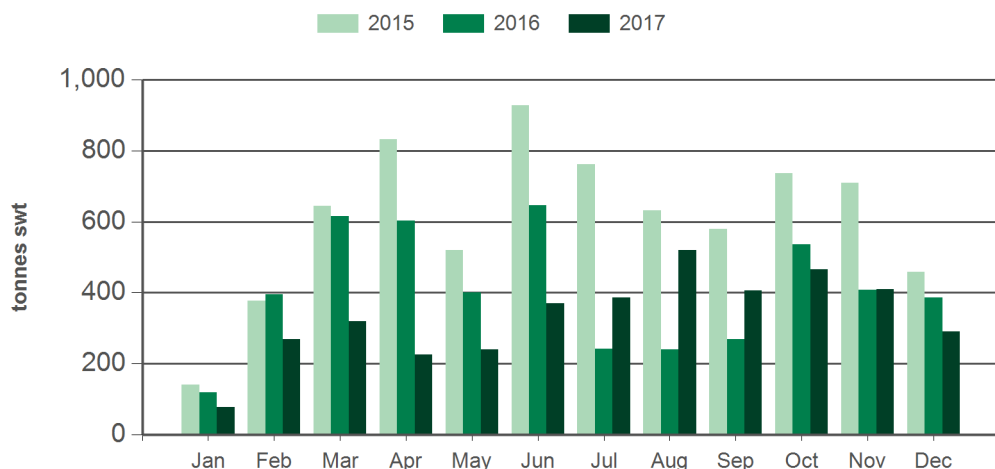

Monthly grassfed beef exports to the EU

Source: DAWR, Prepared by MLA