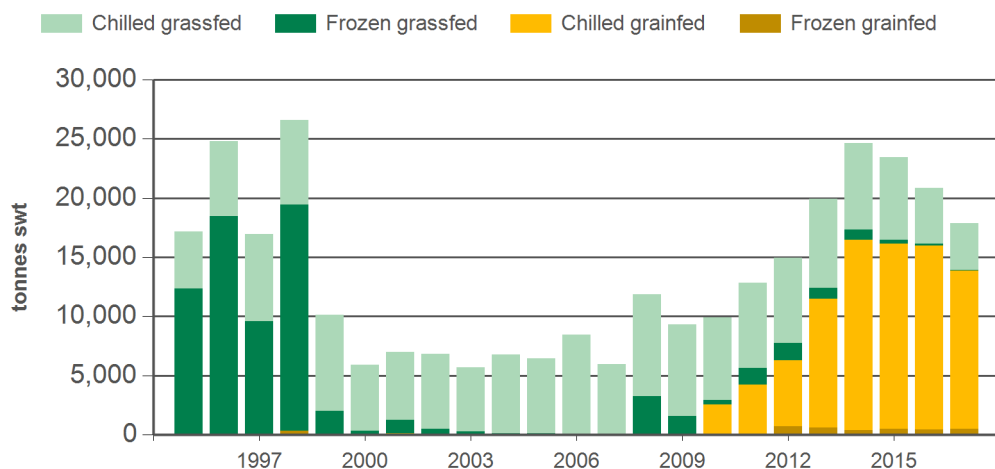

12-months ending December

Volume (tonnes swt)	Chilled		Frozen		Total	
	12-months ending December	Y-O-Y % chg.	12-months ending December	Y-O-Y % chg.	12-months ending December	Y-O-Y % chg.
Total	17,346	-14	527	-7	17,873	-14
Grainfed	13,382	-14	515	19	13,897	-13
Grassfed	3,965	-16	12	-91	3,977	-18

Calendar year-to-December

Chilled		Frozen		Total	
2017 YTD	Y-O-Y % chg.	2017 YTD	Y-O-Y % chg.	2017 YTD	Y-O-Y % chg.
17,346	-14	527	-7	17,873	-14
13,382	-14	515	19	13,897	-13
3,965	-16	12	-91	3,977	-18

Month of December

Chilled			Frozen			Total		
2017 December	M-O-M % chg.	Y-O-Y % chg.	2017 December	M-O-M % chg.	Y-O-Y % chg.	2017 December	M-O-M % chg.	Y-O-Y % chg.
1,206	-5	20	71	337	2	1,277	-1	19
915	6	47	71	337	2	986	12	43
291	-29	-25	-	-	-	291	-29	-25

Source: DAWR. SWT = Shipped weight. YTD = Calendar year-to-December. Y-O-Y = Year-on-year. M-O-M = Month-on-month. Grainfed is the prefix for grainfed beef. Grassfed is the prefix for grassfed beef. For further information email marketinfo@mla.com.au.

Year-to-December beef exports to the EU

Source: DAWR, Prepared by MLA