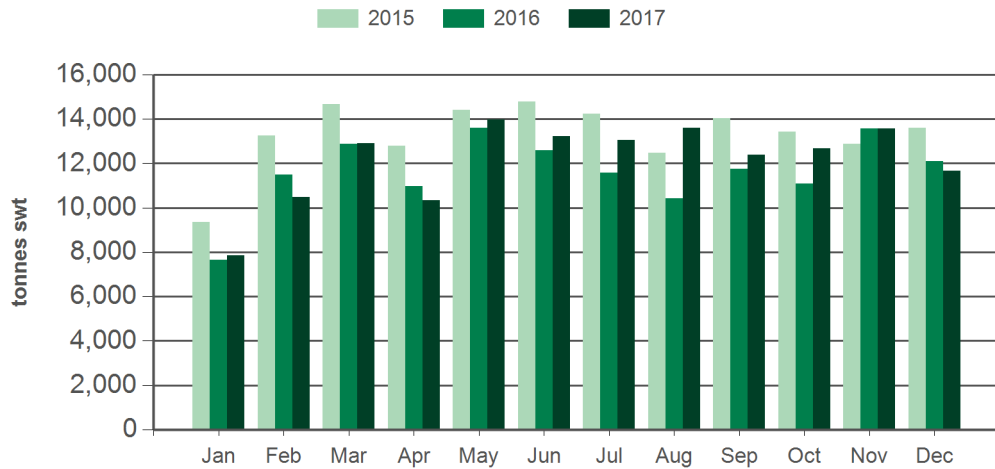

Source: DAWR. SWT = Shipped weight. YTD = Calendar year-to-December. Y-O-Y = Year-on-year. M-O-M = Month-on-month. For further information email [marketinfo@mla.com.au](mailto:marketinfo@mla.com.au). Beef offal includes beef and veal offal. Sheep offal includes sheep and lamb offal.

**Year-to-December beef offal exports**

Source: DAWR, Prepared by MLA

**Year-to-December sheep offal exports**

Source: DAWR, Prepared by MLA

**Monthly beef offal exports**

Source: DAWR, Prepared by MLA

**Monthly sheep offal exports**