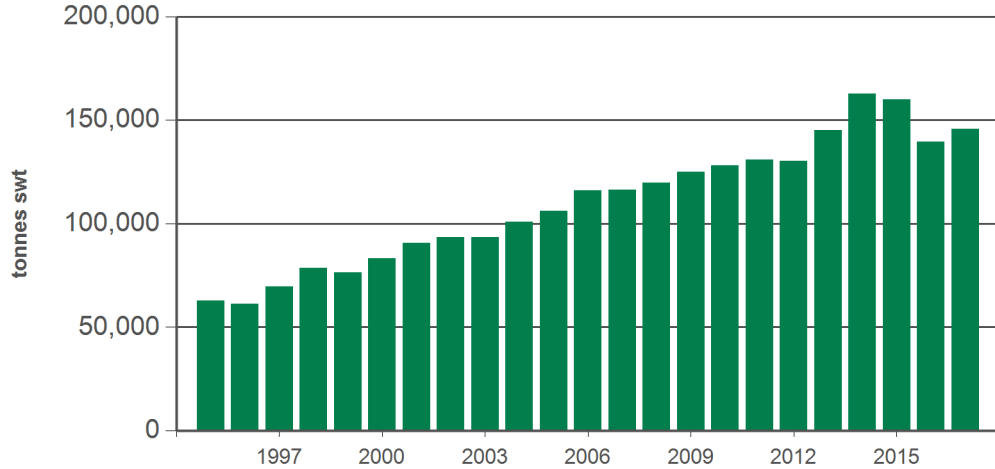

Year-to-December beef offal exports

Source: DAWR, Prepared by MLA