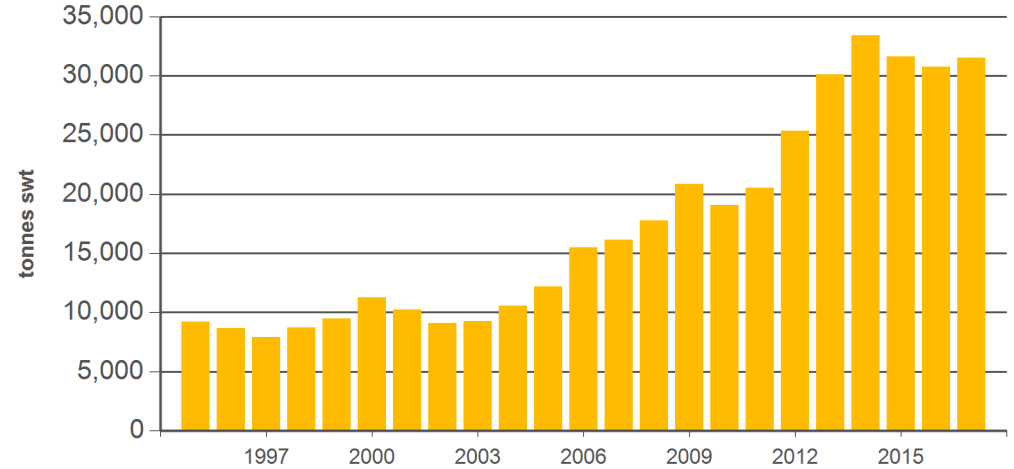

Year-to-December sheep offal exports

Source: DAWR, Prepared by MLA