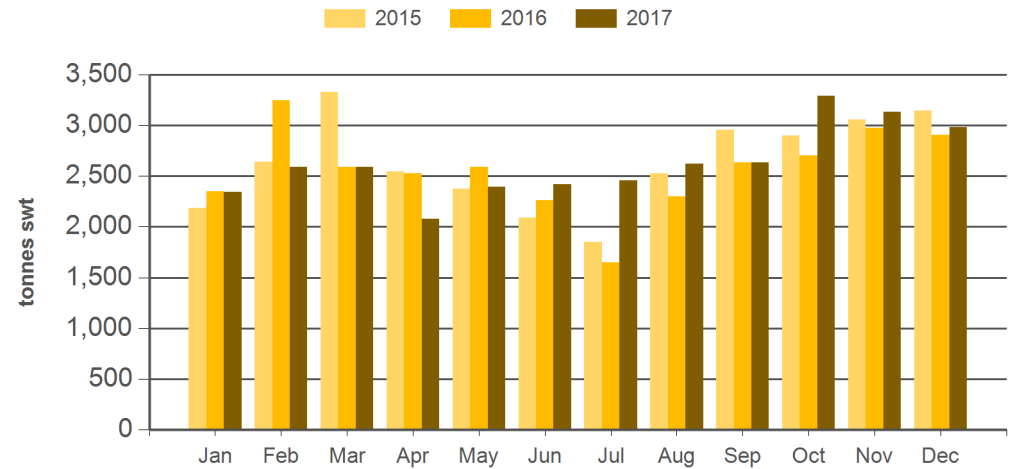

Source: DAWR. SWT = Shipped weight. YTD = Calendar year-to-December. Y-O-Y = Year-on-year. M-O-M = Month-on-month. For further information email [marketinfo@mla.com.au](mailto:marketinfo@mla.com.au). Beef offal includes beef and veal offal. Sheep offal includes sheep and lamb offal.

**Year-to-December beef offal exports**

Source: DAWR, Prepared by MLA

**Year-to-December sheep offal exports**

Source: DAWR, Prepared by MLA

**Monthly beef offal exports**

Source: DAWR, Prepared by MLA

**Monthly sheep offal exports**