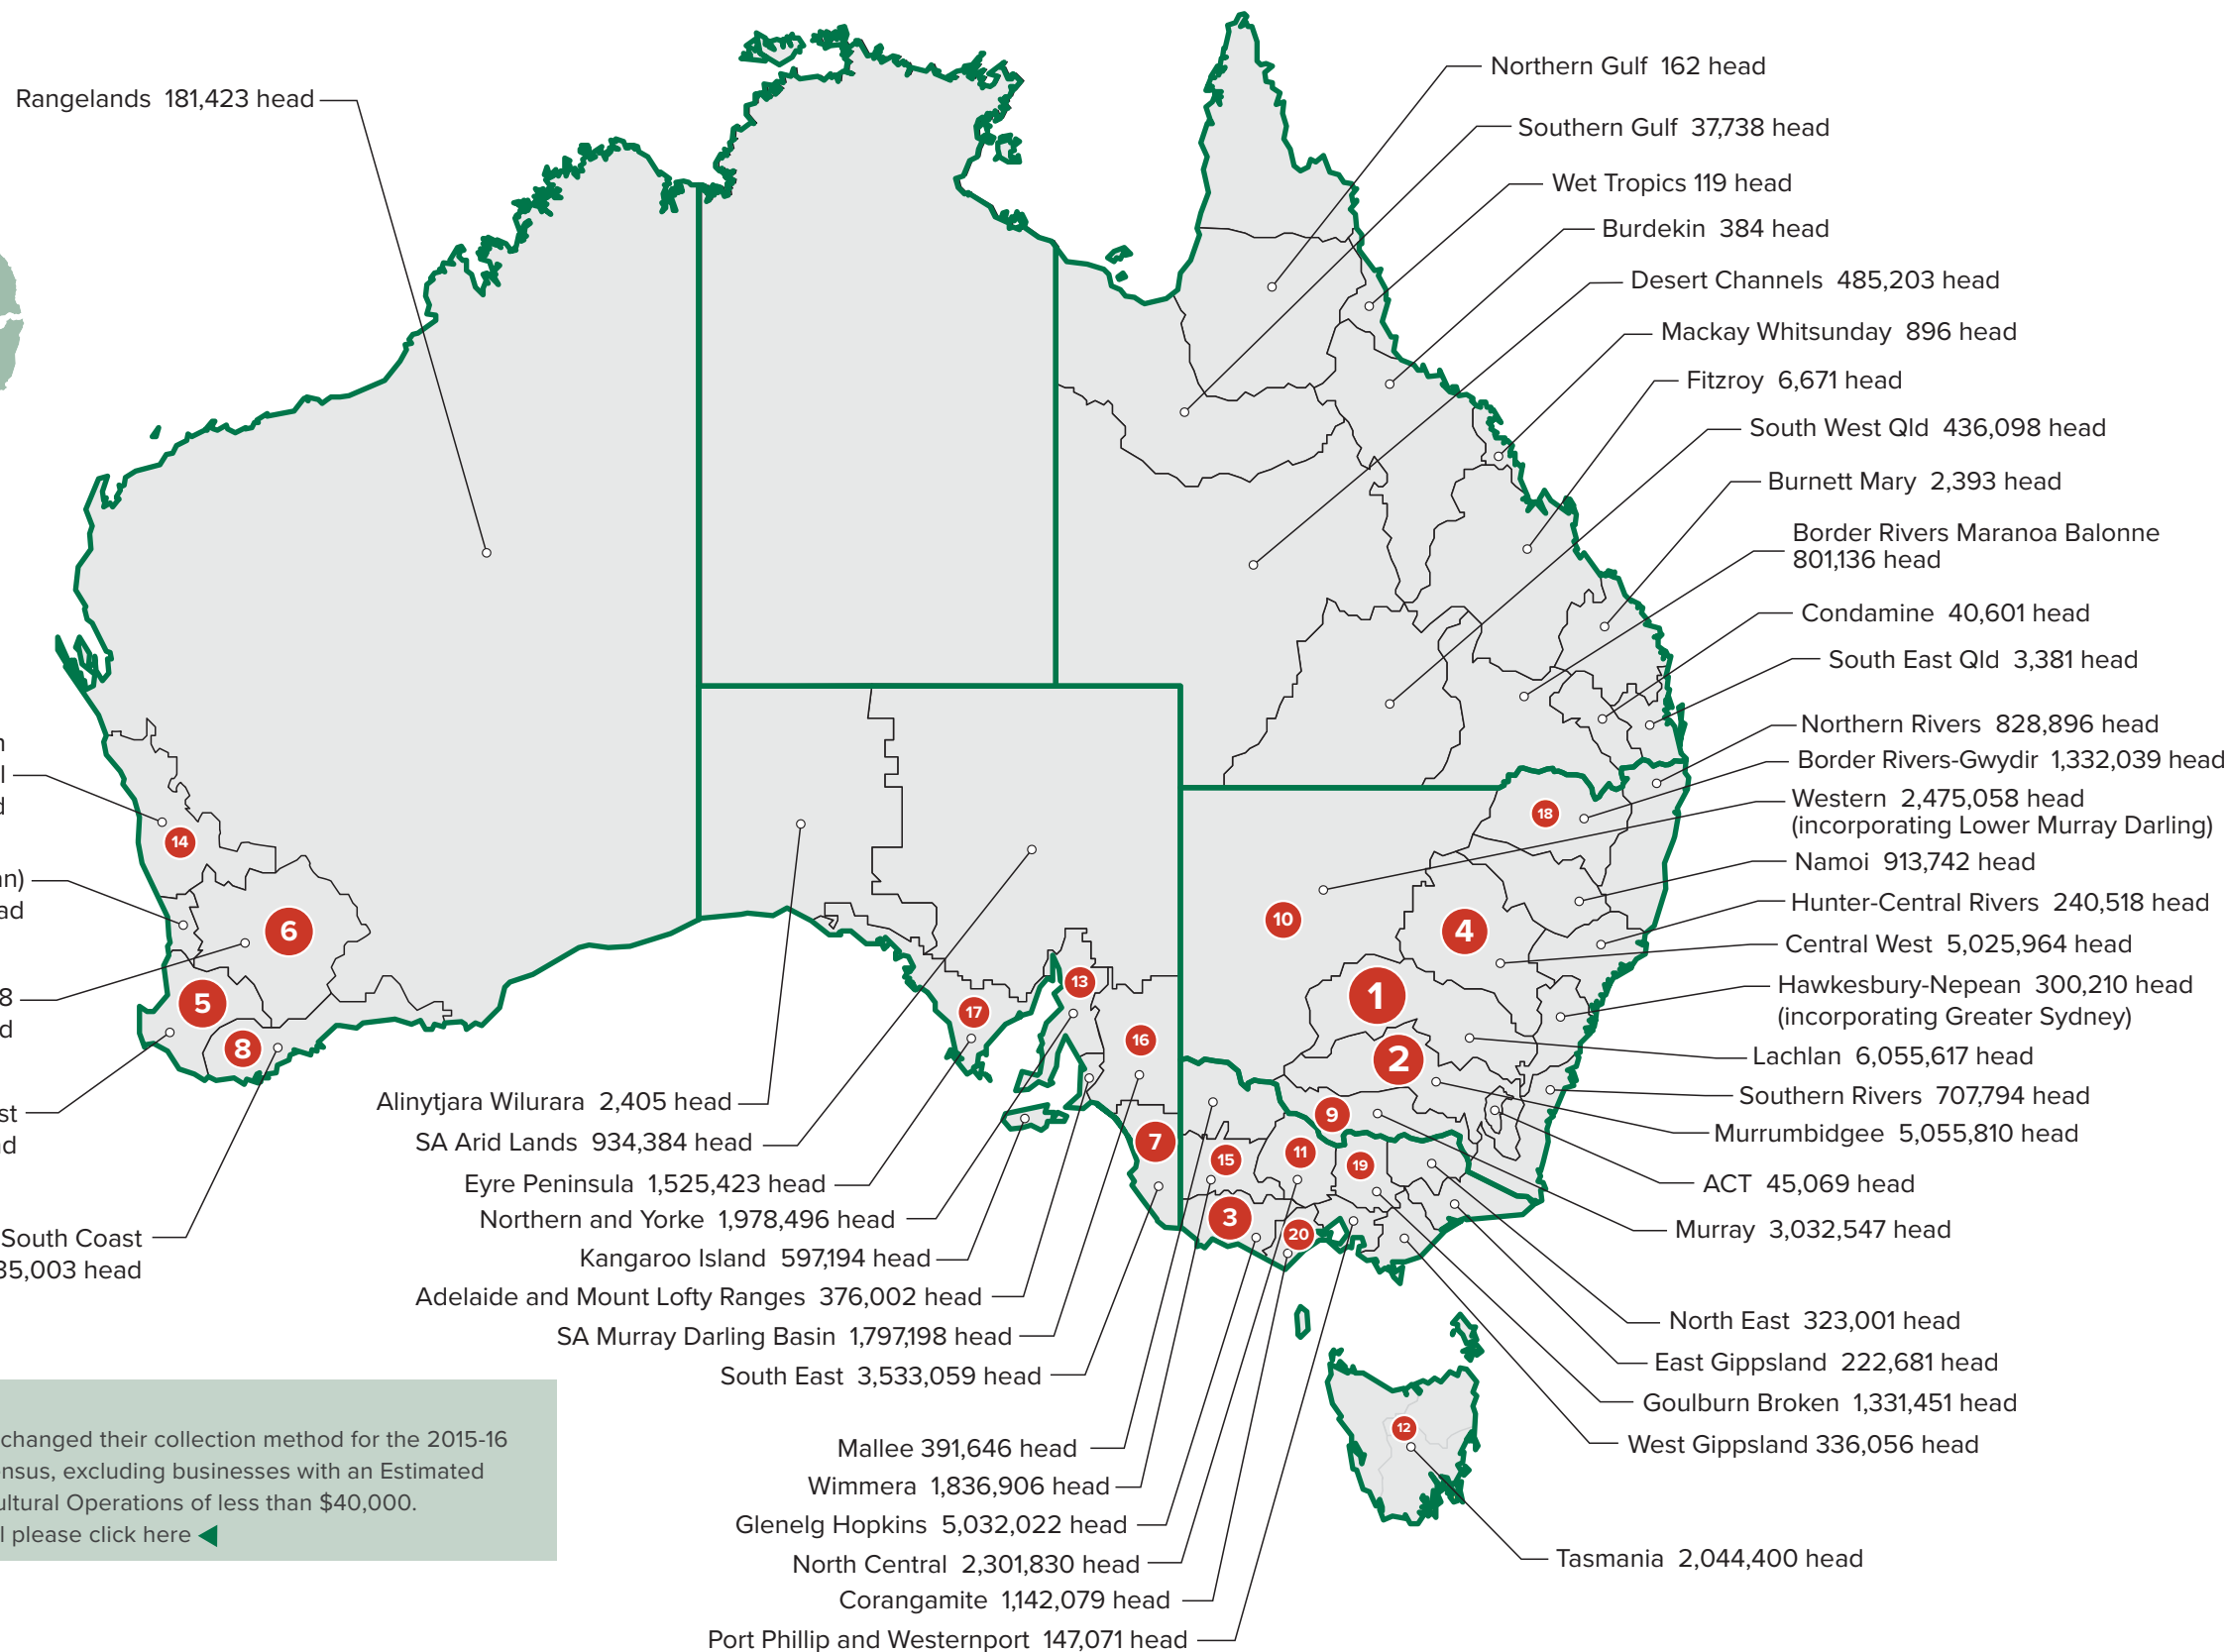

Sheep numbers – as at June 2016

Natural Resource Management Region

National sheep numbers: 67.5 million head

Top 20 sheep regions

NRM region	State	Total head
1 Lachlan	NSW	6,055,617
2 Murrumbidgee	NSW	5,055,810
3 Glenelg Hopkins	VIC	5,032,022
4 Central West	NSW	5,025,964
5 South West	WA	4,397,191
6 Avon	WA	4,257,138
7 South East	SA	3,533,059
8 South Coast	WA	3,035,003
9 Murray	NSW	3,032,547
10 Western	NSW	2,475,058
11 North Central	VIC	2,301,830
12 Tasmania	TAS	2,044,400
13 Northern and Yorke	SA	1,978,496
14 Northern Agricultural	WA	1,948,337
15 Wimmera	VIC	1,836,906
16 South Australian Murray Darling Basin	SA	1,797,198
17 Eyre Peninsula	SA	1,525,423
18 Border Rivers-Gwydir	NSW	1,332,039
19 Goulburn Broken	VIC	1,331,451
20 Corangamite	VIC	1,142,074

Please note:
The ABS have changed their collection method for the 2015-16 Agricultural Census, excluding businesses with an Estimated Value of Agricultural Operations of less than \$40,000.
For more detail please click here [▶](#)

Sheep