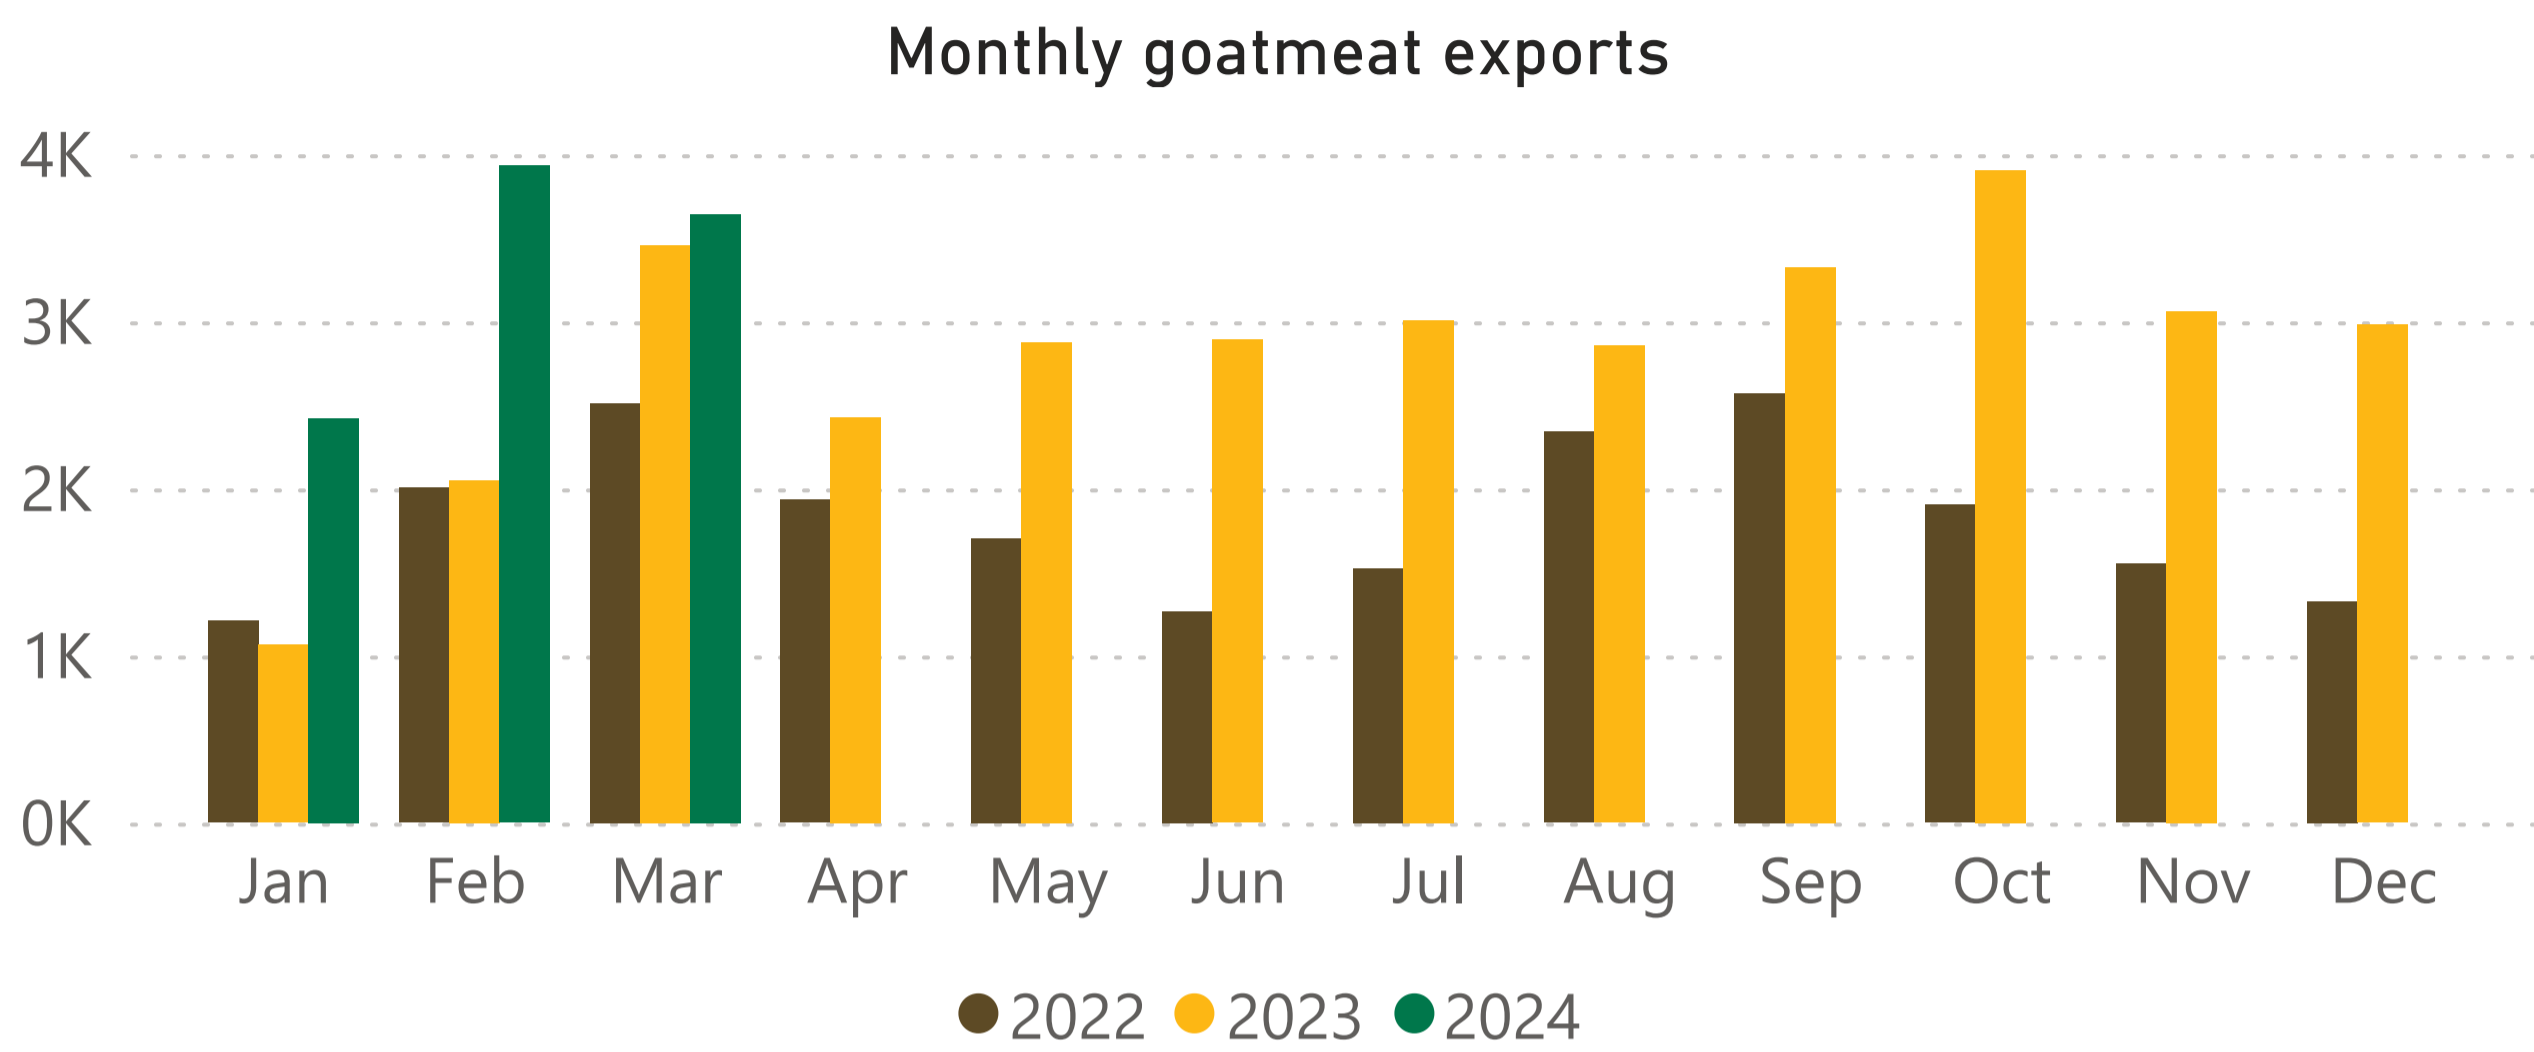

Australian goatmeat exports

Monthly trade summary - March 2024

Month of March

Key Market	Tonnes	%	Year-to-date	%	Previous 12 months	%
▲ US	2,062	73%	5,548	117%	16,831	71%
Taiwan	220	-27%	553	15%	1,836	-10%
Korea	679	32%	1,715	55%	6,338	62%
Canada	128	235%	371	111%	1,384	43%
Trinidad & Tobago	197	-16%	552	22%	1,639	36%
China	156	-83%	739	-45%	5,189	216%
Other	202	-17%	517	19%	1,677	52%
Total	3,643	5%	9,995	52%	34,893	68%

Year to date goatmeat exports

Monthly goatmeat exports

Australian goatmeat exports

Monthly trade summary - March 2024

Source: DAFF, S&P Global MI Global Trade Atlas, XCED, MLA Calculations. All figures are shipped weight tonnes (SWT). For more information email insights@mla.com.au
 Last updated: 05 April 2024

Australian goatmeat exports

Monthly trade summary - March 2024

Historical beef exports - Calendar year totals

Key markets	2010	2011	2012	2013	2014	2015	2016	2017	2018	2019	2020	2021	2022	2023	2024	Total
US	14,467	15,163	16,078	15,479	19,090	17,626	17,807	18,885	14,254	14,859	8,537	12,589	12,505	14,477	5,548	217,364
Taiwan	3,996	3,911	3,968	3,861	5,075	3,721	3,140	3,553	2,435	2,478	2,034	1,869	2,150	2,003	553	44,746
Korea	857	897	802	931	1,524	1,677	1,462	1,806	1,345	1,214	1,115	2,128	3,757	5,994	1,715	27,225
Canada	1,886	1,571	2,038	1,896	2,218	1,720	1,109	1,814	814	922	948	1,279	1,339	1,243	371	21,167
Trinidad & Tobago	1,776	1,944	1,887	1,942	1,781	1,719	1,765	1,378	787	1,022	640	439	976	1,697	552	20,305
China		37	374	4,736	1,113	880	12		275	158	164	148	290	6,757	739	15,683
Other	2,928	2,370	3,946	3,826	4,980	2,622	1,499	990	1,116	595	709	594	815	1,719	517	29,225
Total	25,910	25,892	29,094	32,671	35,780	29,965	26,794	28,426	21,026	21,248	14,147	19,046	21,831	33,891	9,995	375,715