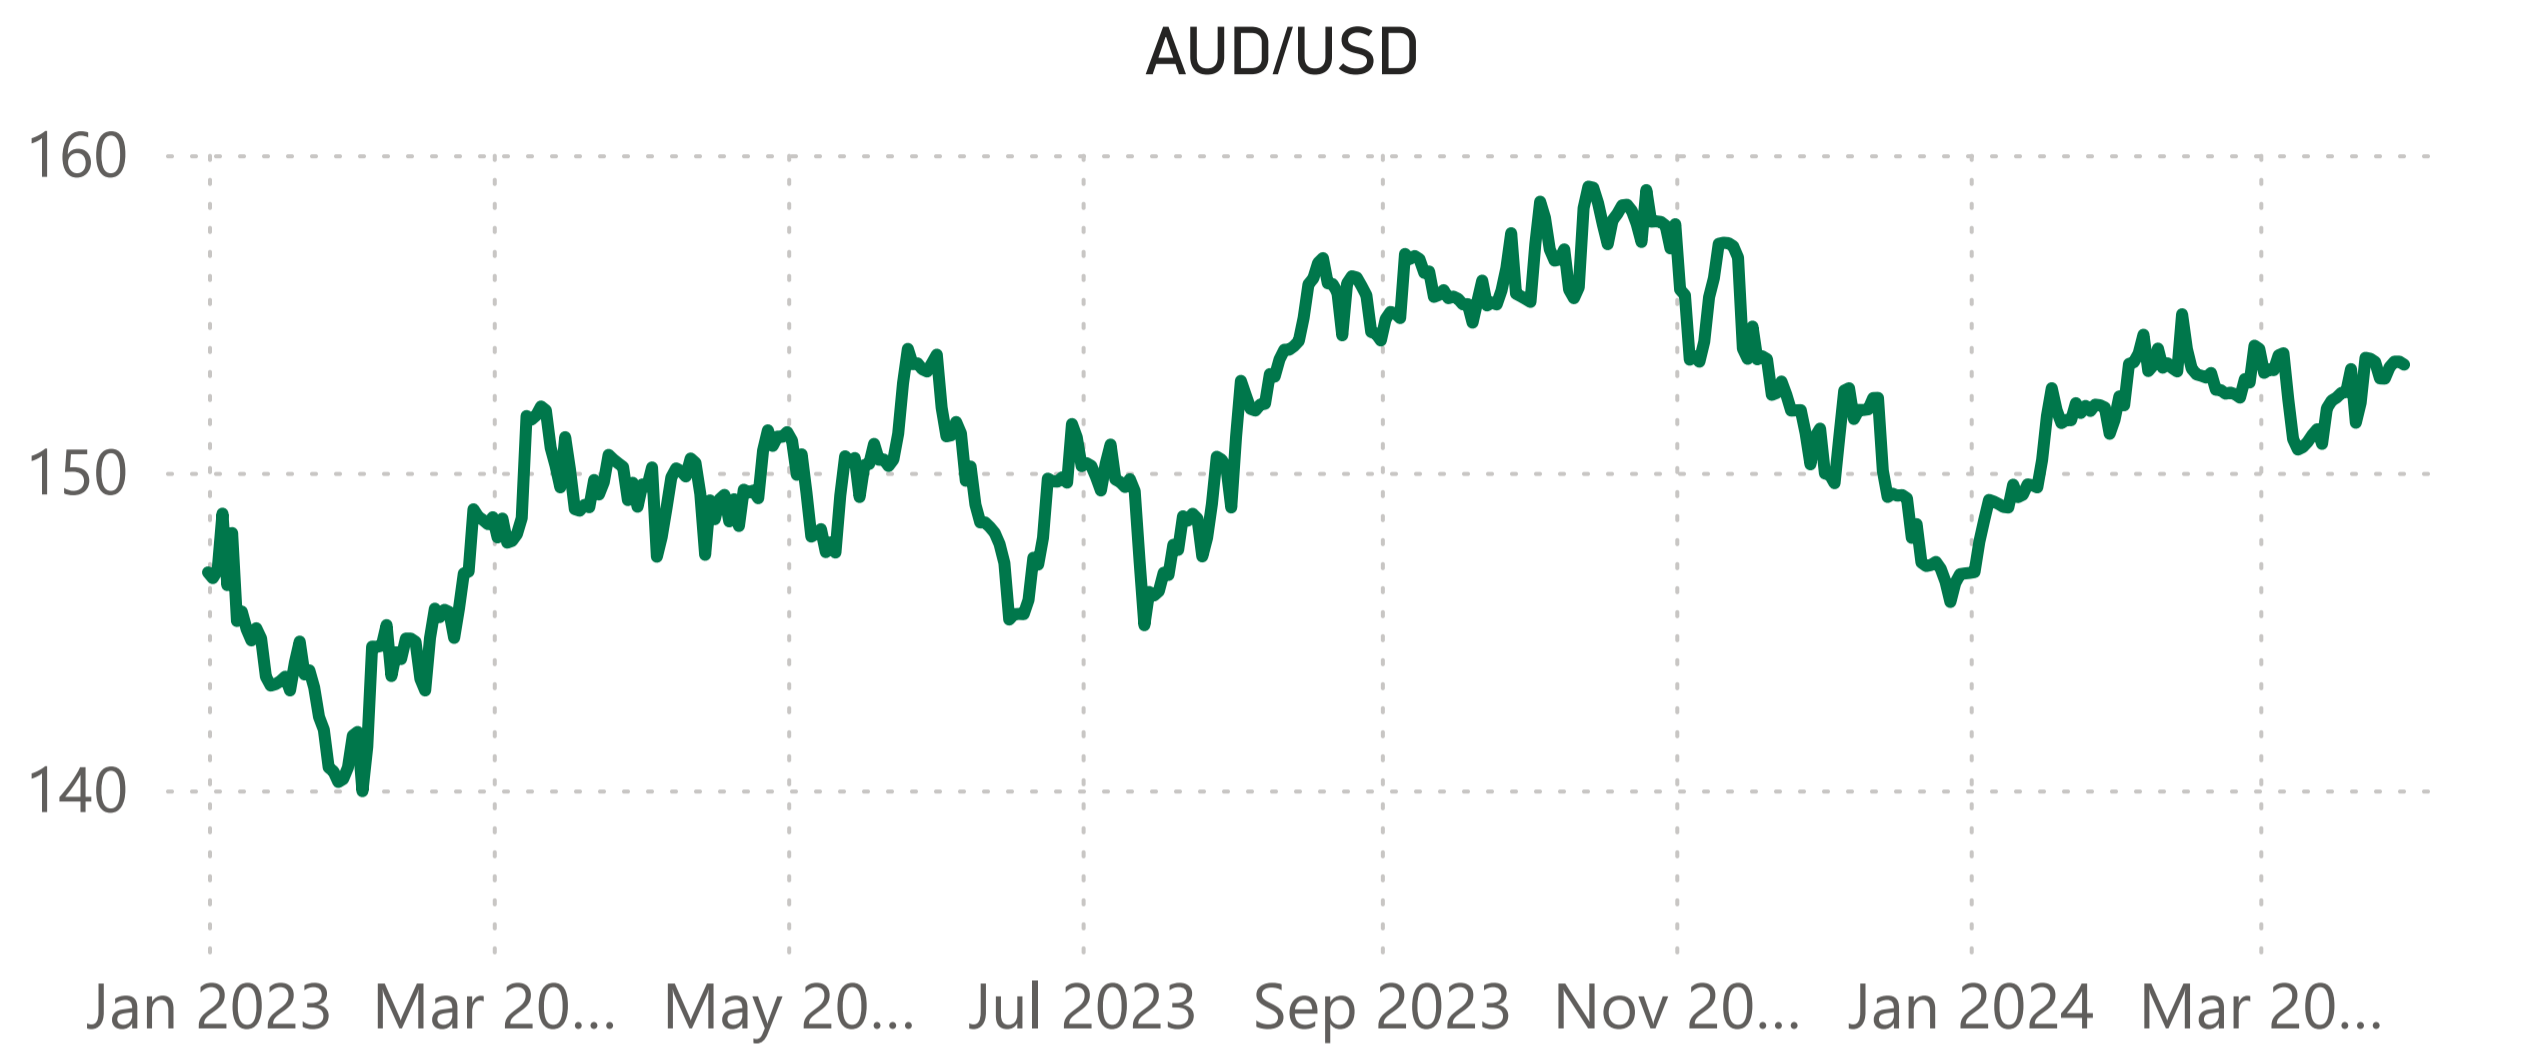

Australian goatmeat exports

Monthly trade summary - March 2024

Month of March

Key Market	Tonnes	%	Year-to-date	%	Previous 12 months	%
▲ US	2,062	73%	5,548	117%	16,831	71%
Taiwan	220	-27%	553	15%	1,836	-10%
Korea	679	32%	1,715	55%	6,338	62%
Canada	128	235%	371	111%	1,384	43%
Trinidad & Tobago	197	-16%	552	22%	1,639	36%
China	156	-83%	739	-45%	5,189	216%
Other	202	-17%	517	19%	1,677	52%
Total	3,643	5%	9,995	52%	34,893	68%

Year to date goatmeat exports

Monthly goatmeat exports

Australian goatmeat exports

Monthly trade summary - March 2024

Source: DAFF, S&P Global MI Global Trade Atlas, XCED, MLA Calculations. All figures are shipped weight tonnes (SWT). For more information email insights@mla.com.au
 Last updated: 05 April 2024

Australian goatmeat exports

Monthly trade summary - March 2024

Historical beef exports - Calendar year totals

Key markets	2010	2011	2012	2013	2014	2015	2016	2017	2018	2019	2020	2021	2022	2023	2024	Total
US	14,467	15,163	16,078	15,479	19,090	17,626	17,807	18,885	14,254	14,859	8,537	12,589	12,505	14,477	5,548	217,364
Taiwan	3,996	3,911	3,968	3,861	5,075	3,721	3,140	3,553	2,435	2,478	2,034	1,869	2,150	2,003	553	44,746
Korea	857	897	802	931	1,524	1,677	1,462	1,806	1,345	1,214	1,115	2,128	3,757	5,994	1,715	27,225
Canada	1,886	1,571	2,038	1,896	2,218	1,720	1,109	1,814	814	922	948	1,279	1,339	1,243	371	21,167
Trinidad & Tobago	1,776	1,944	1,887	1,942	1,781	1,719	1,765	1,378	787	1,022	640	439	976	1,697	552	20,305
China		37	374	4,736	1,113	880	12		275	158	164	148	290	6,757	739	15,683
Other	2,928	2,370	3,946	3,826	4,980	2,622	1,499	990	1,116	595	709	594	815	1,719	517	29,225
Total	25,910	25,892	29,094	32,671	35,780	29,965	26,794	28,426	21,026	21,248	14,147	19,046	21,831	33,891	9,995	375,715