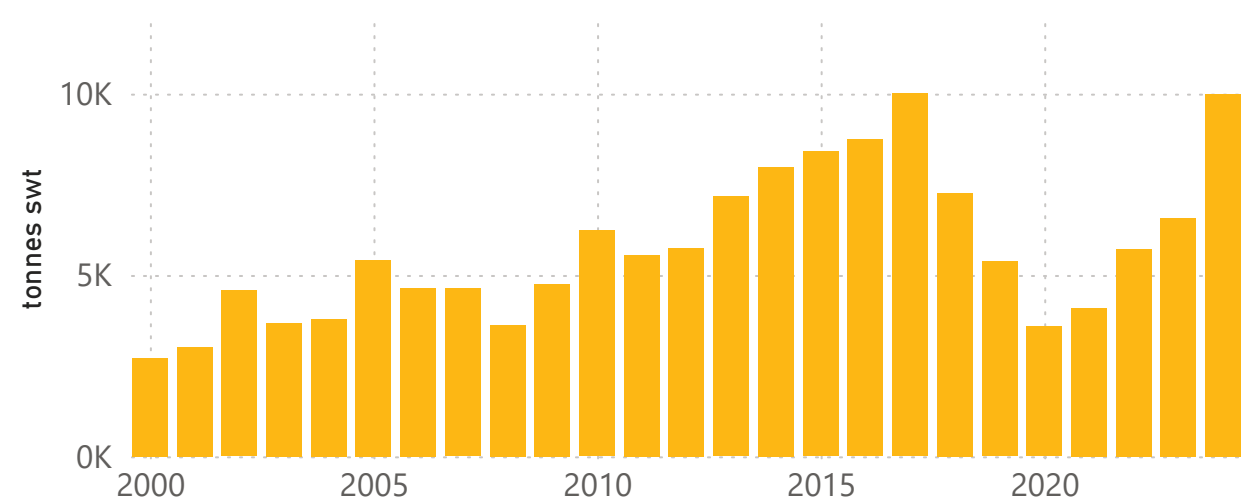

Australian goatmeat exports

Monthly trade summary - March 2024

Month of March

Key Market	Tonnes	%	Year-to-date	%	Previous 12 months	%
▲ US	2,062	73%	5,548	117%	16,831	71%
Taiwan	220	-27%	553	15%	1,836	-10%
Korea	679	32%	1,715	55%	6,338	62%
Canada	128	235%	371	111%	1,384	43%
Trinidad & Tobago	197	-16%	552	22%	1,639	36%
China	156	-83%	739	-45%	5,189	216%
Other	202	-17%	517	19%	1,677	52%
Total	3,643	5%	9,995	52%	34,893	68%

Year to date goatmeat exports

Monthly goatmeat exports

Australian goatmeat exports

Monthly trade summary - March 2024

Source: DAFF, S&P Global MI Global Trade Atlas, XCED, MLA Calculations. All figures are shipped weight tonnes (SWT). For more information email insights@mla.com.au
 Last updated: 05 April 2024

Australian goatmeat exports

Monthly trade summary - March 2024

Historical beef exports - Calendar year totals

Key markets	2010	2011	2012	2013	2014	2015	2016	2017	2018	2019	2020	2021	2022	2023	2024	Total
US	14,467	15,163	16,078	15,479	19,090	17,626	17,807	18,885	14,254	14,859	8,537	12,589	12,505	14,477	5,548	217,364
Taiwan	3,996	3,911	3,968	3,861	5,075	3,721	3,140	3,553	2,435	2,478	2,034	1,869	2,150	2,003	553	44,746
Korea	857	897	802	931	1,524	1,677	1,462	1,806	1,345	1,214	1,115	2,128	3,757	5,994	1,715	27,225
Canada	1,886	1,571	2,038	1,896	2,218	1,720	1,109	1,814	814	922	948	1,279	1,339	1,243	371	21,167
Trinidad & Tobago	1,776	1,944	1,887	1,942	1,781	1,719	1,765	1,378	787	1,022	640	439	976	1,697	552	20,305
China		37	374	4,736	1,113	880	12		275	158	164	148	290	6,757	739	15,683
Other	2,928	2,370	3,946	3,826	4,980	2,622	1,499	990	1,116	595	709	594	815	1,719	517	29,225
Total	25,910	25,892	29,094	32,671	35,780	29,965	26,794	28,426	21,026	21,248	14,147	19,046	21,831	33,891	9,995	375,715

Year to date goat meat exports to the USA

Year to date goat meat exports to Taiwan

Source: DAFF, S&P Global MI Global Trade Atlas, XCED, MLA Calculations. All figures are shipped weight tonnes (SWT). For more information email insights@mla.com.au