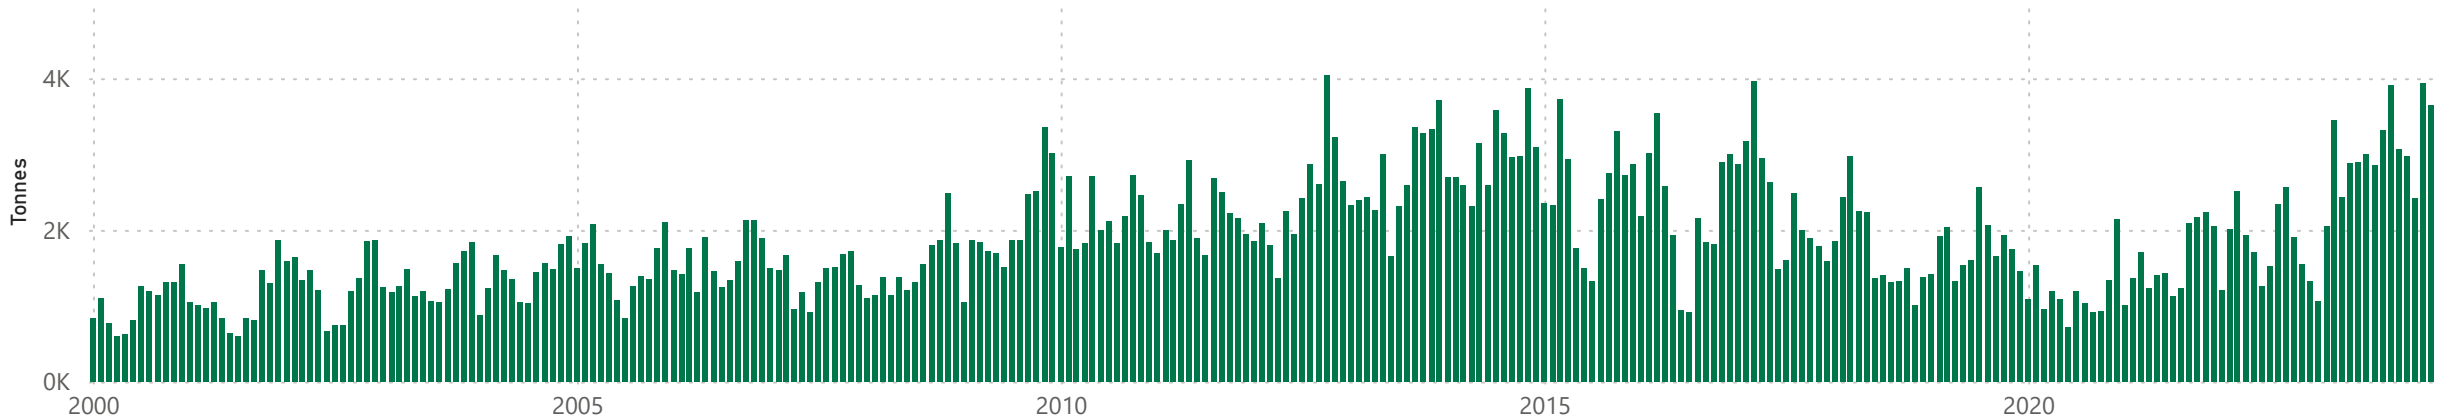

Australian goatmeat exports

Monthly trade summary - March 2024

Month of March

Key Market	Tonnes	%	Year-to-date	%	Previous 12 months	%
▲ US	2,062	73%	5,548	117%	16,831	71%
Taiwan	220	-27%	553	15%	1,836	-10%
Korea	679	32%	1,715	55%	6,338	62%
Canada	128	235%	371	111%	1,384	43%
Trinidad & Tobago	197	-16%	552	22%	1,639	36%
China	156	-83%	739	-45%	5,189	216%
Other	202	-17%	517	19%	1,677	52%
Total	3,643	5%	9,995	52%	34,893	68%

Year to date goatmeat exports

Monthly goatmeat exports

Australian goatmeat exports

Monthly trade summary - March 2024

Source: DAFF, S&P Global MI Global Trade Atlas, XCED, MLA Calculations. All figures are shipped weight tonnes (SWT). For more information email insights@mla.com.au
 Last updated: 05 April 2024

Australian goatmeat exports

Monthly trade summary - March 2024

Historical beef exports - Calendar year totals

Key markets	2010	2011	2012	2013	2014	2015	2016	2017	2018	2019	2020	2021	2022	2023	2024	Total
US	14,467	15,163	16,078	15,479	19,090	17,626	17,807	18,885	14,254	14,859	8,537	12,589	12,505	14,477	5,548	217,364
Taiwan	3,996	3,911	3,968	3,861	5,075	3,721	3,140	3,553	2,435	2,478	2,034	1,869	2,150	2,003	553	44,746
Korea	857	897	802	931	1,524	1,677	1,462	1,806	1,345	1,214	1,115	2,128	3,757	5,994	1,715	27,225
Canada	1,886	1,571	2,038	1,896	2,218	1,720	1,109	1,814	814	922	948	1,279	1,339	1,243	371	21,167
Trinidad & Tobago	1,776	1,944	1,887	1,942	1,781	1,719	1,765	1,378	787	1,022	640	439	976	1,697	552	20,305
China		37	374	4,736	1,113	880	12		275	158	164	148	290	6,757	739	15,683
Other	2,928	2,370	3,946	3,826	4,980	2,622	1,499	990	1,116	595	709	594	815	1,719	517	29,225
Total	25,910	25,892	29,094	32,671	35,780	29,965	26,794	28,426	21,026	21,248	14,147	19,046	21,831	33,891	9,995	375,715