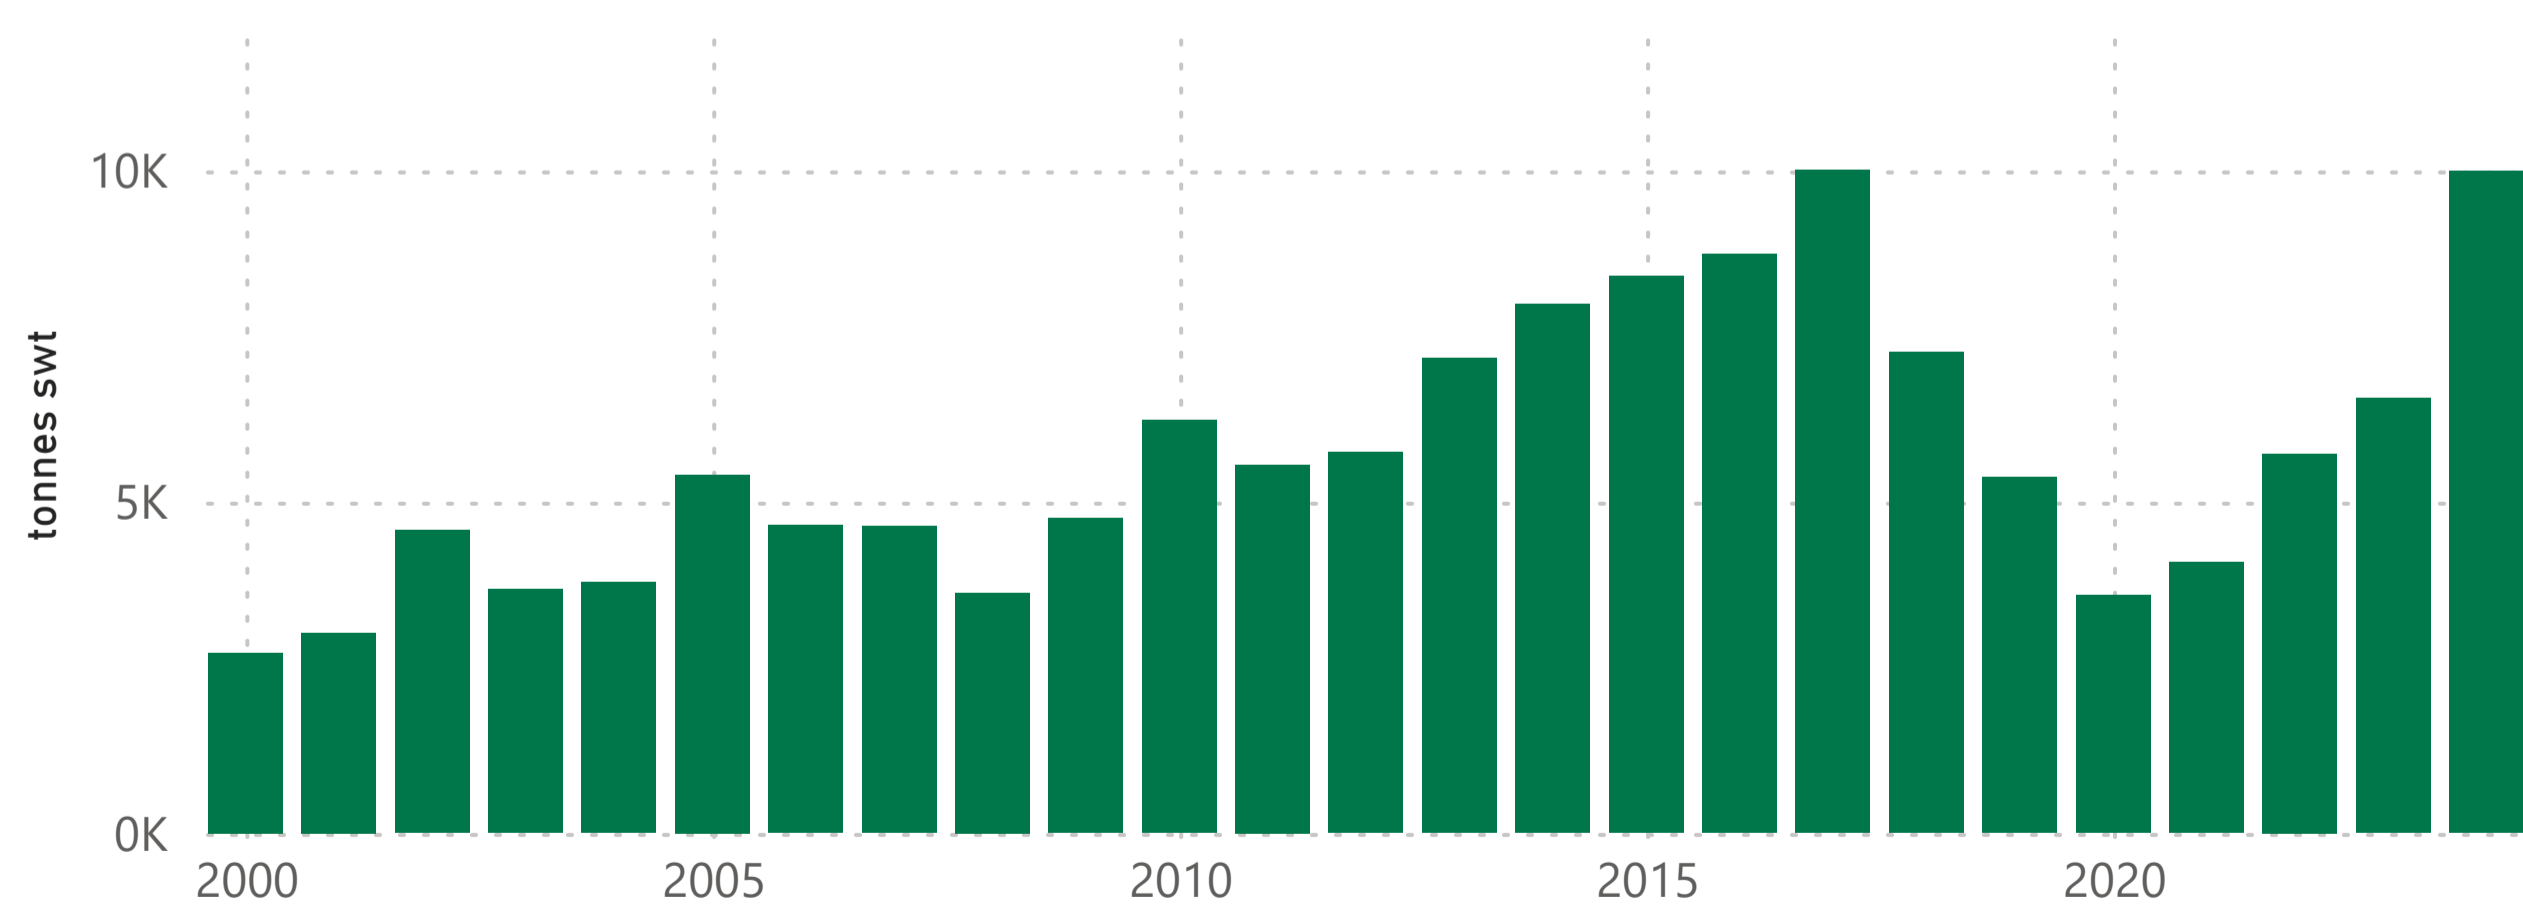

Australian goatmeat exports

Monthly trade summary - March 2024

Historical beef exports - Calendar year totals

Key markets	2010	2011	2012	2013	2014	2015	2016	2017	2018	2019	2020	2021	2022	2023	2024	Total
US	14,467	15,163	16,078	15,479	19,090	17,626	17,807	18,885	14,254	14,859	8,537	12,589	12,505	14,477	5,548	217,364
Taiwan	3,996	3,911	3,968	3,861	5,075	3,721	3,140	3,553	2,435	2,478	2,034	1,869	2,150	2,003	553	44,746
Korea	857	897	802	931	1,524	1,677	1,462	1,806	1,345	1,214	1,115	2,128	3,757	5,994	1,715	27,225
Canada	1,886	1,571	2,038	1,896	2,218	1,720	1,109	1,814	814	922	948	1,279	1,339	1,243	371	21,167
Trinidad & Tobago	1,776	1,944	1,887	1,942	1,781	1,719	1,765	1,378	787	1,022	640	439	976	1,697	552	20,305
China		37	374	4,736	1,113	880	12		275	158	164	148	290	6,757	739	15,683
Other	2,928	2,370	3,946	3,826	4,980	2,622	1,499	990	1,116	595	709	594	815	1,719	517	29,225
Total	25,910	25,892	29,094	32,671	35,780	29,965	26,794	28,426	21,026	21,248	14,147	19,046	21,831	33,891	9,995	375,715

Year to date goat meat exports to the USA