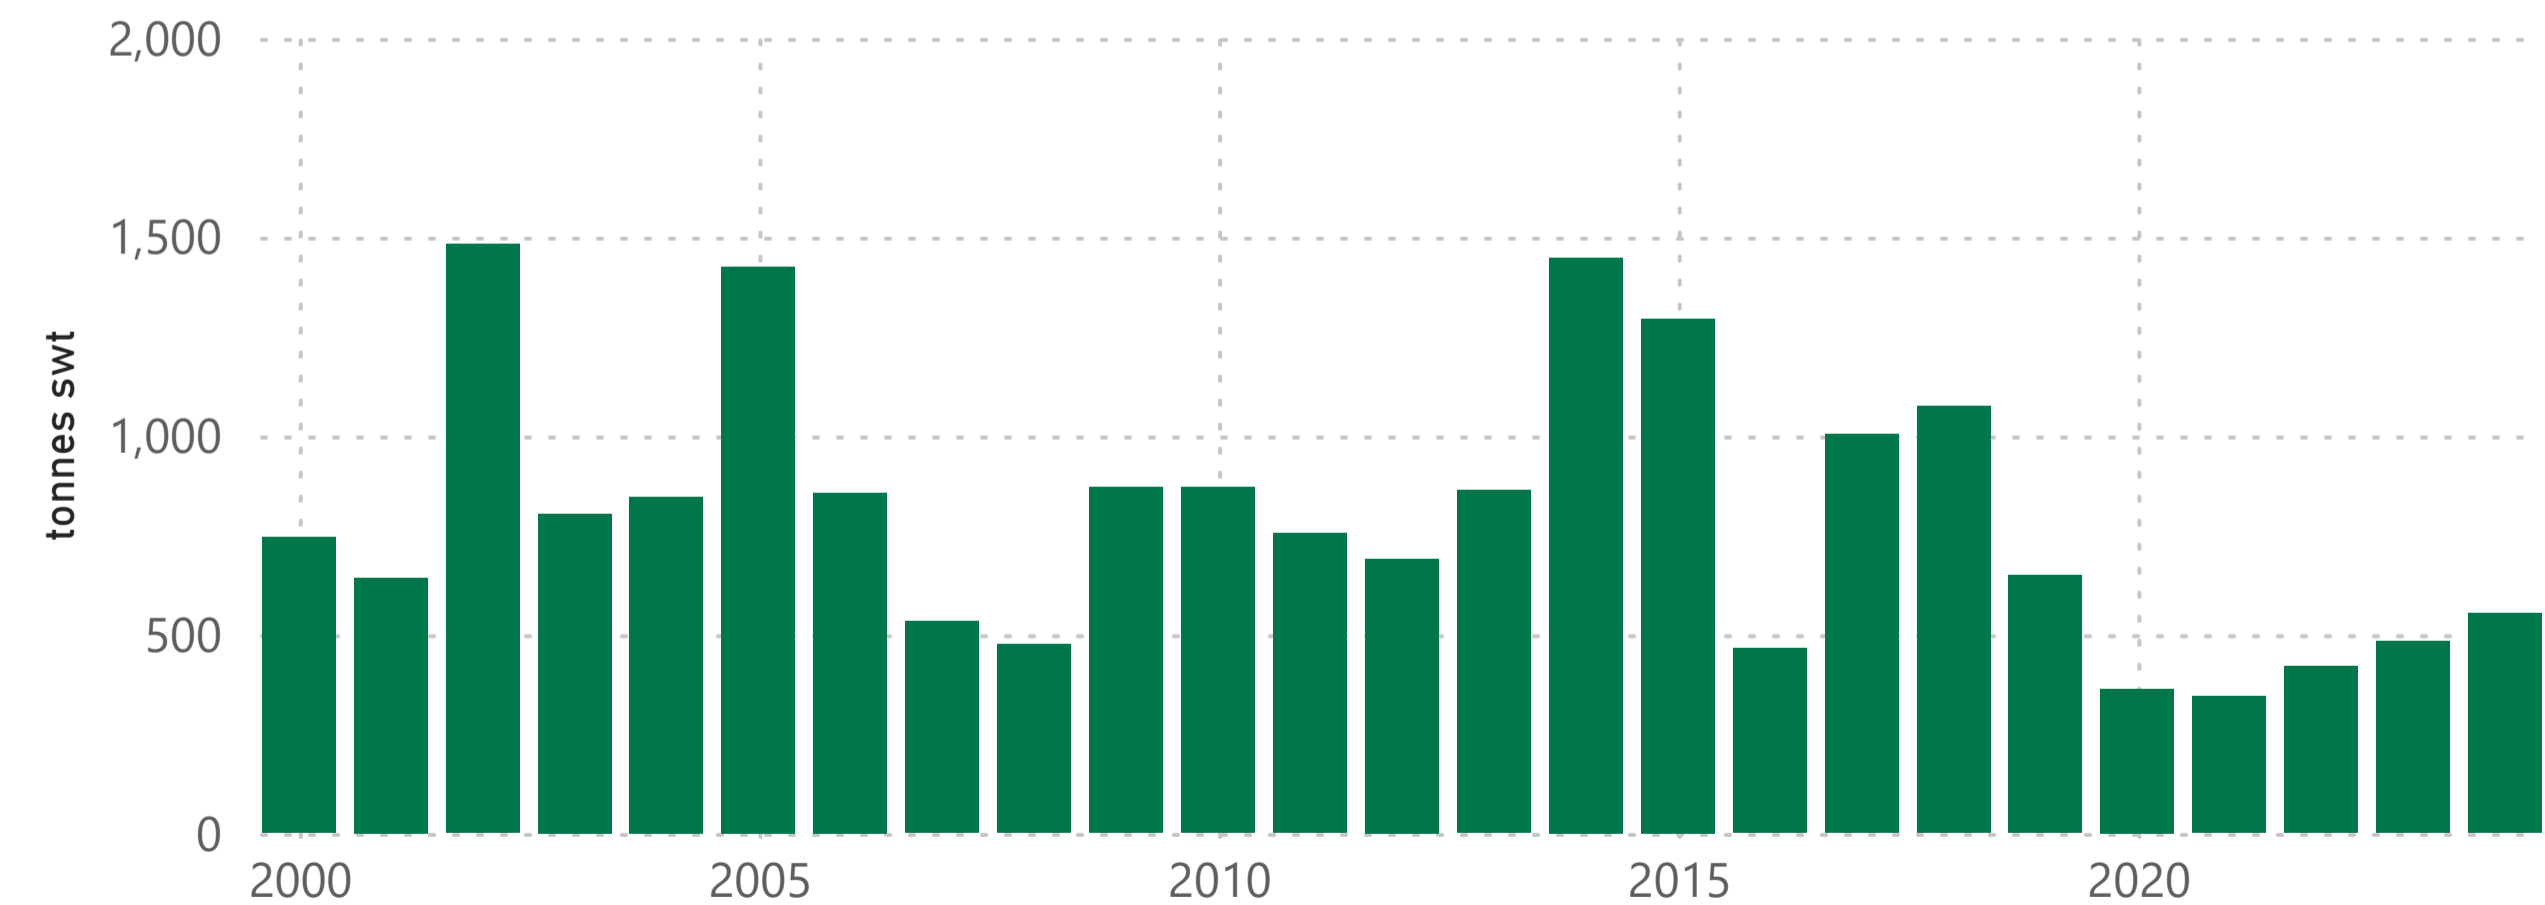

Australian goatmeat exports

Monthly trade summary - March 2024

Month of March

Key Market	Tonnes	%	Year-to-date	%	Previous 12 months	%
▲ US	2,062	73%	5,548	117%	16,831	71%
Taiwan	220	-27%	553	15%	1,836	-10%
Korea	679	32%	1,715	55%	6,338	62%
Canada	128	235%	371	111%	1,384	43%
Trinidad & Tobago	197	-16%	552	22%	1,639	36%
China	156	-83%	739	-45%	5,189	216%
Other	202	-17%	517	19%	1,677	52%
Total	3,643	5%	9,995	52%	34,893	68%

Year to date goatmeat exports

Monthly goatmeat exports

Australian goatmeat exports

Monthly trade summary - March 2024

Source: DAFF, S&P Global MI Global Trade Atlas, XCED, MLA Calculations. All figures are shipped weight tonnes (SWT). For more information email insights@mla.com.au
 Last updated: 05 April 2024

Australian goatmeat exports

Monthly trade summary - March 2024

Historical beef exports - Calendar year totals

Key markets	2010	2011	2012	2013	2014	2015	2016	2017	2018	2019	2020	2021	2022	2023	2024	Total
US	14,467	15,163	16,078	15,479	19,090	17,626	17,807	18,885	14,254	14,859	8,537	12,589	12,505	14,477	5,548	217,364
Taiwan	3,996	3,911	3,968	3,861	5,075	3,721	3,140	3,553	2,435	2,478	2,034	1,869	2,150	2,003	553	44,746
Korea	857	897	802	931	1,524	1,677	1,462	1,806	1,345	1,214	1,115	2,128	3,757	5,994	1,715	27,225
Canada	1,886	1,571	2,038	1,896	2,218	1,720	1,109	1,814	814	922	948	1,279	1,339	1,243	371	21,167
Trinidad & Tobago	1,776	1,944	1,887	1,942	1,781	1,719	1,765	1,378	787	1,022	640	439	976	1,697	552	20,305
China		37	374	4,736	1,113	880	12		275	158	164	148	290	6,757	739	15,683
Other	2,928	2,370	3,946	3,826	4,980	2,622	1,499	990	1,116	595	709	594	815	1,719	517	29,225
Total	25,910	25,892	29,094	32,671	35,780	29,965	26,794	28,426	21,026	21,248	14,147	19,046	21,831	33,891	9,995	375,715

Year to date goat meat exports to the USA

Year to date goat meat exports to Taiwan

Source: DAFF, S&P Global MI Global Trade Atlas, XCED, MLA Calculations. All figures are shipped weight tonnes (SWT). For more information email insights@mla.com.au