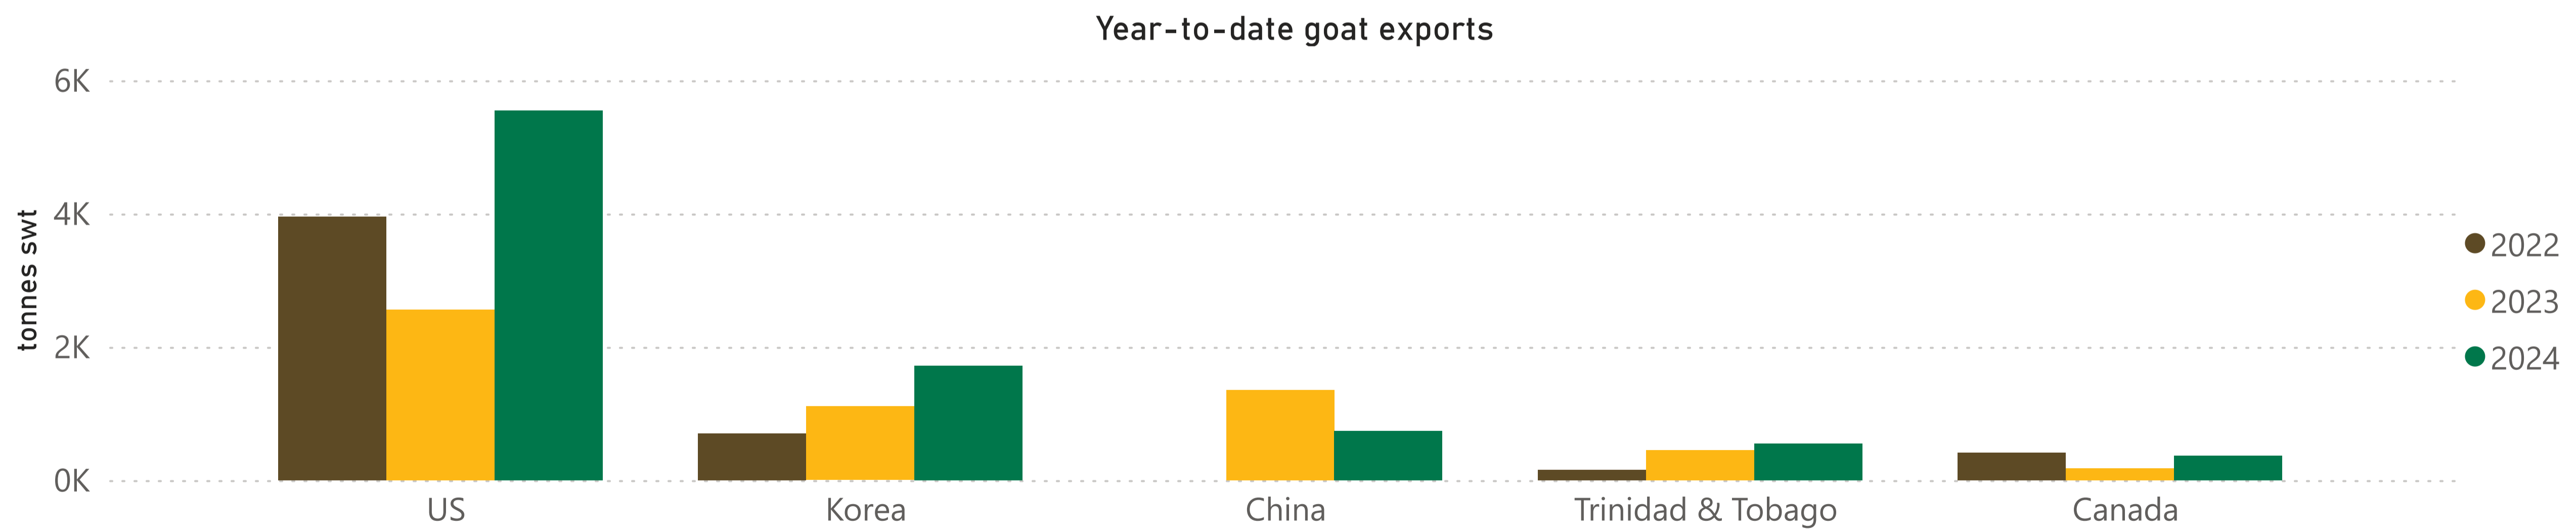

Year to date goatmeat exports

Monthly goatmeat exports

Australian goatmeat exports

Monthly trade summary - March 2024

Source: DAFF, S&P Global MI Global Trade Atlas, XCED, MLA Calculations. All figures are shipped weight tonnes (SWT). For more information email insights@mla.com.au
 Last updated: 05 April 2024

Australian goatmeat exports

Monthly trade summary - March 2024

Historical beef exports - Calendar year totals

Key markets	2010	2011	2012	2013	2014	2015	2016	2017	2018	2019	2020	2021	2022	2023	2024	Total
US	14,467	15,163	16,078	15,479	19,090	17,626	17,807	18,885	14,254	14,859	8,537	12,589	12,505	14,477	5,548	217,364
Taiwan	3,996	3,911	3,968	3,861	5,075	3,721	3,140	3,553	2,435	2,478	2,034	1,869	2,150	2,003	553	44,746
Korea	857	897	802	931	1,524	1,677	1,462	1,806	1,345	1,214	1,115	2,128	3,757	5,994	1,715	27,225
Canada	1,886	1,571	2,038	1,896	2,218	1,720	1,109	1,814	814	922	948	1,279	1,339	1,243	371	21,167
Trinidad & Tobago	1,776	1,944	1,887	1,942	1,781	1,719	1,765	1,378	787	1,022	640	439	976	1,697	552	20,305
China		37	374	4,736	1,113	880	12		275	158	164	148	290	6,757	739	15,683
Other	2,928	2,370	3,946	3,826	4,980	2,622	1,499	990	1,116	595	709	594	815	1,719	517	29,225
Total	25,910	25,892	29,094	32,671	35,780	29,965	26,794	28,426	21,026	21,248	14,147	19,046	21,831	33,891	9,995	375,715