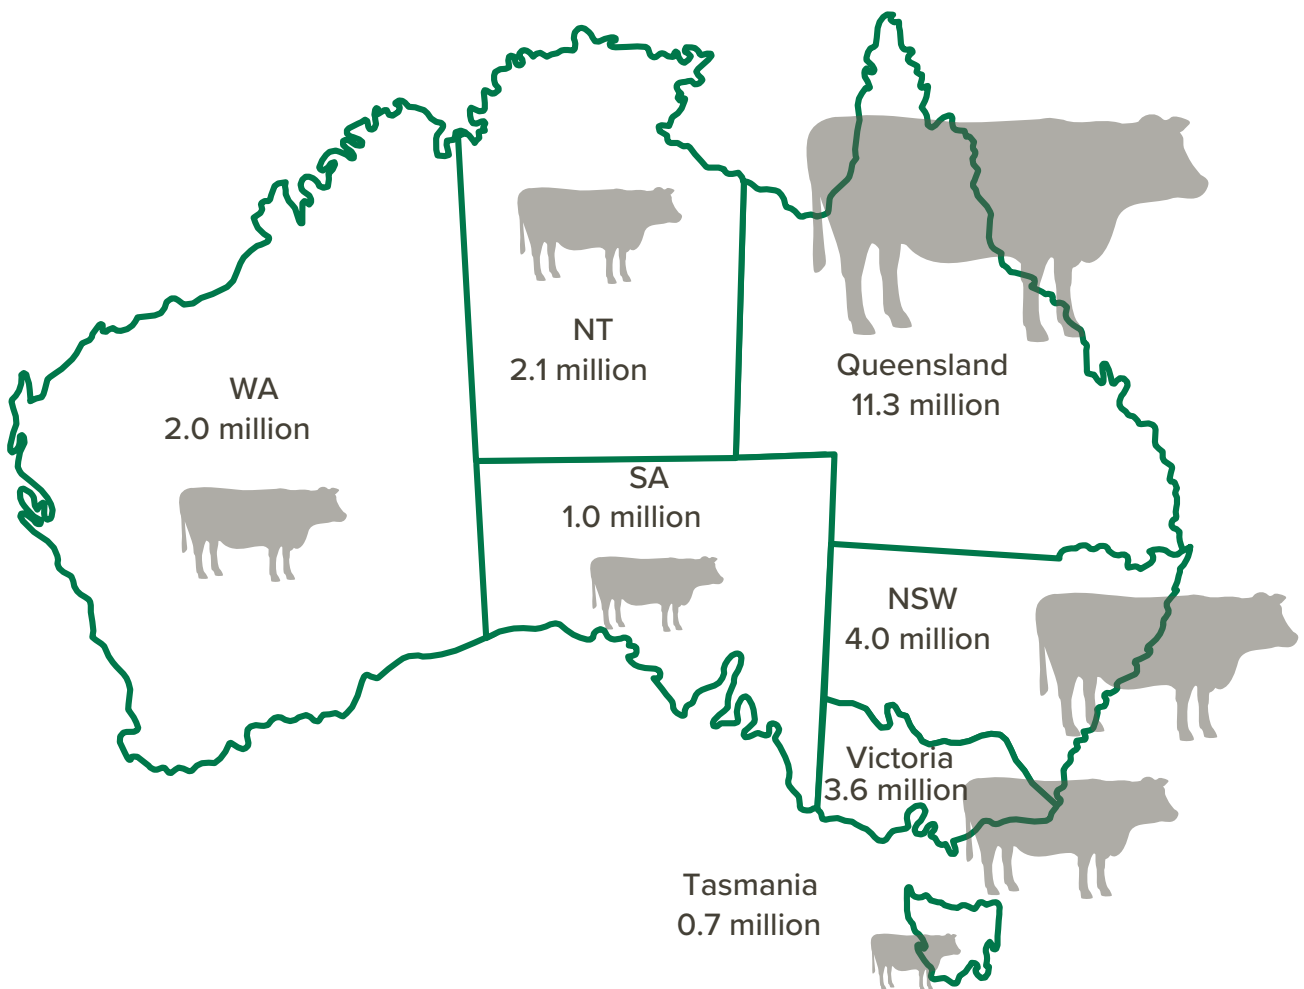

This 'National Cattle Numbers 2019' Image is provided under Creative Commons Licence CC-BY-SA 4.0

For more information go to www.mla.com.au/creative-commons

© Meat & Livestock Australia

Based on ABS data

National cattle numbers

as at June 2019: 24.7 million head

Source: ABS