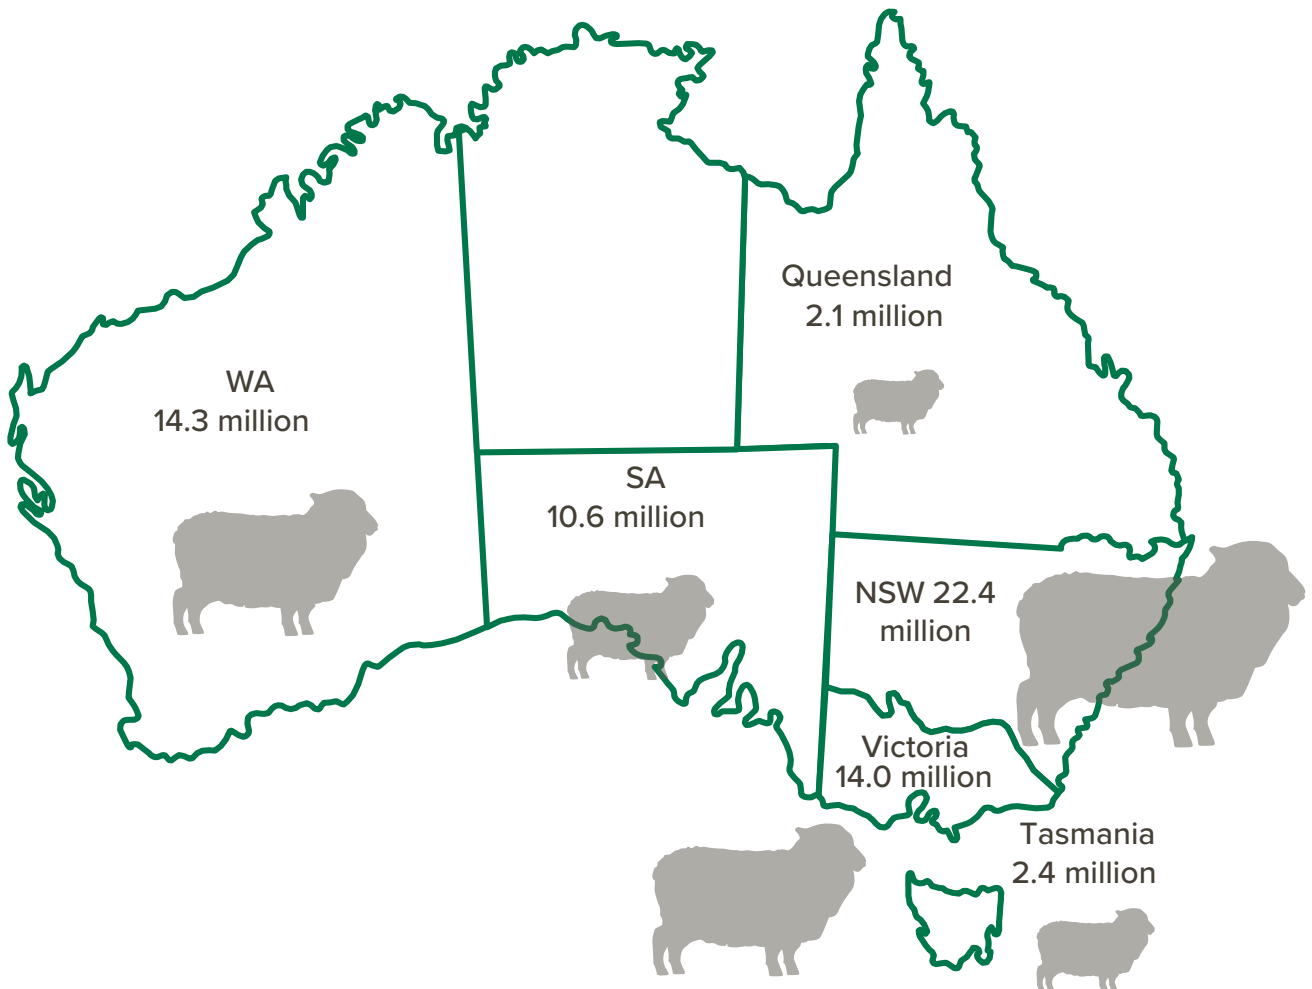

## National sheep numbers as at June 2019: 65.8 million head

Source: ABS