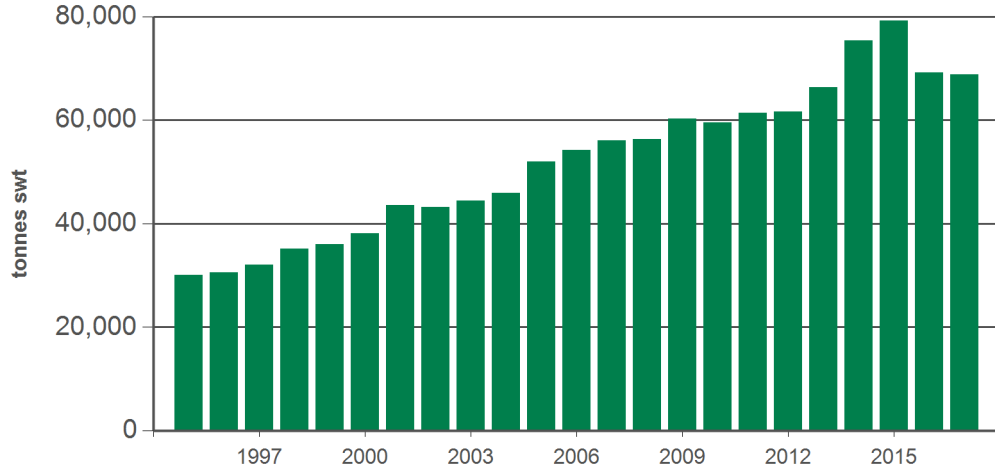

Year-to-June beef offal exports

Source: DAWR, Prepared by MLA