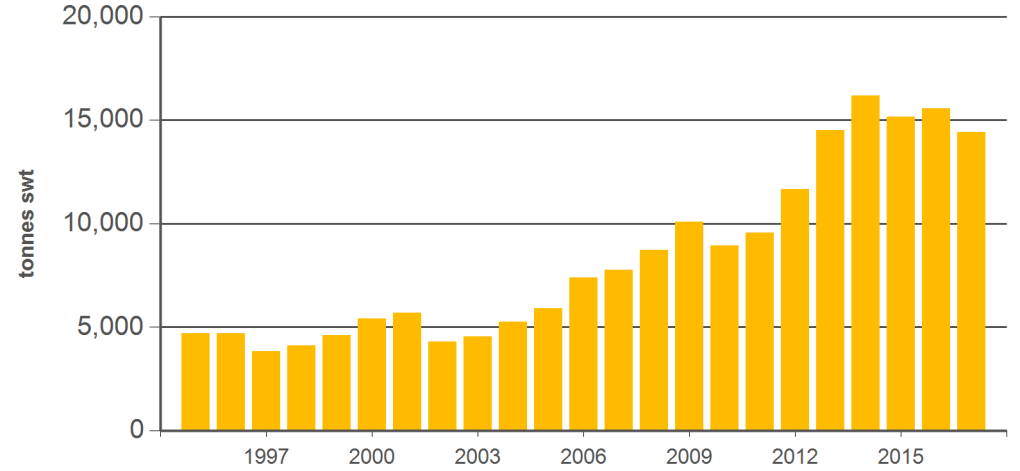

Year-to-June sheep offal exports

Source: DAWR, Prepared by MLA