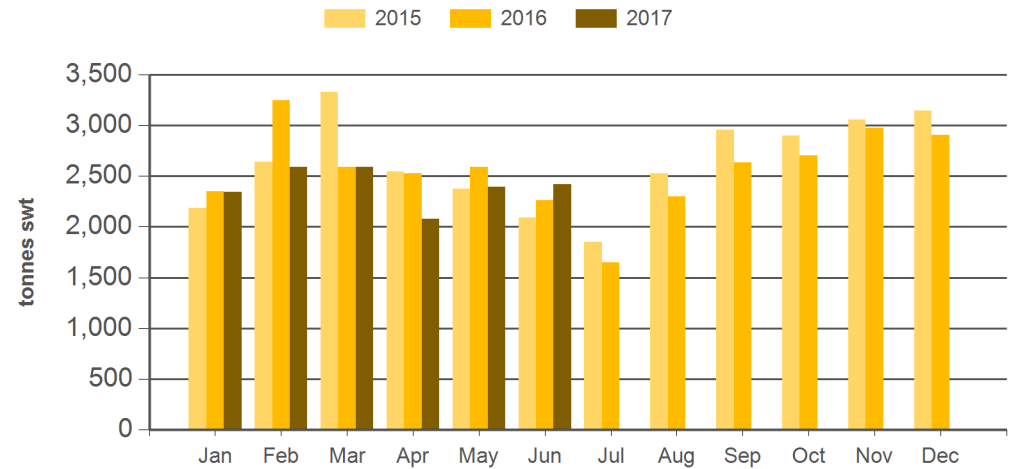

Source: DAWR. SWT = Shipped weight. YTD = Calendar year-to-June. Y-O-Y = Year-on-year. M-O-M = Month-on-month. For further information email marketinfo@mla.com.au. Beef offal includes beef and veal offal. Sheep offal includes sheep and lamb offal.

Year-to-June beef offal exports

Source: DAWR, Prepared by MLA

Year-to-June sheep offal exports

Source: DAWR, Prepared by MLA

Monthly beef offal exports

Source: DAWR, Prepared by MLA

Monthly sheep offal exports