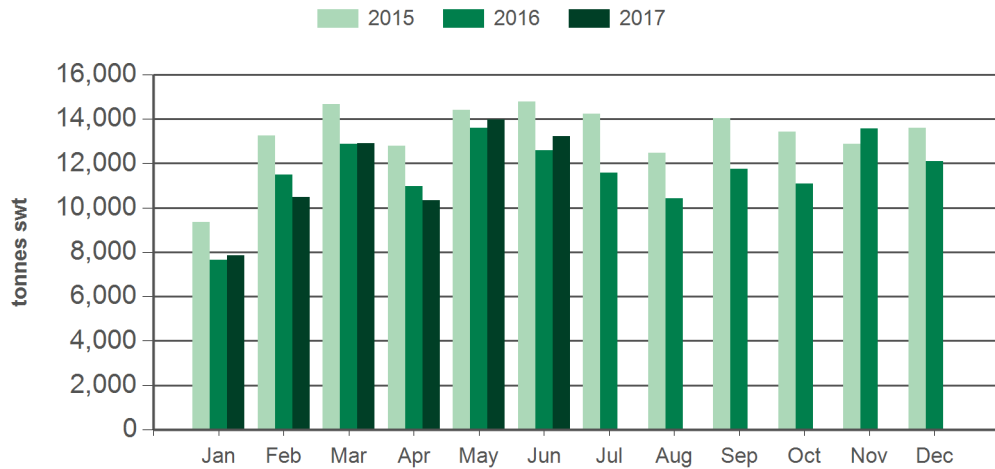

Source: DAWR. SWT = Shipped weight. YTD = Calendar year-to-June. Y-O-Y = Year-on-year. M-O-M = Month-on-month. For further information email marketinfo@mla.com.au. Beef offal includes beef and veal offal. Sheep offal includes sheep and lamb offal.

Year-to-June beef offal exports

Source: DAWR, Prepared by MLA

Year-to-June sheep offal exports

Source: DAWR, Prepared by MLA

Monthly beef offal exports

Source: DAWR, Prepared by MLA

Monthly sheep offal exports