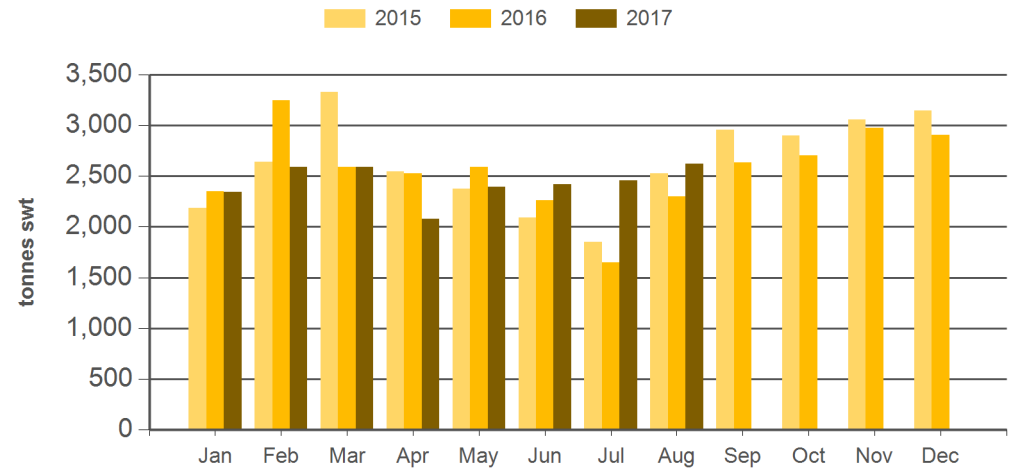

Source: DAWR. SWT = Shipped weight. YTD = Calendar year-to-August. Y-O-Y = Year-on-year. M-O-M = Month-on-month. For further information email [marketinfo@mla.com.au](mailto:marketinfo@mla.com.au). Beef offal includes beef and veal offal. Sheep offal includes sheep and lamb offal.

**Year-to-August beef offal exports**

Source: DAWR, Prepared by MLA

**Year-to-August sheep offal exports**

Source: DAWR, Prepared by MLA

**Monthly beef offal exports**

Source: DAWR, Prepared by MLA

**Monthly sheep offal exports**