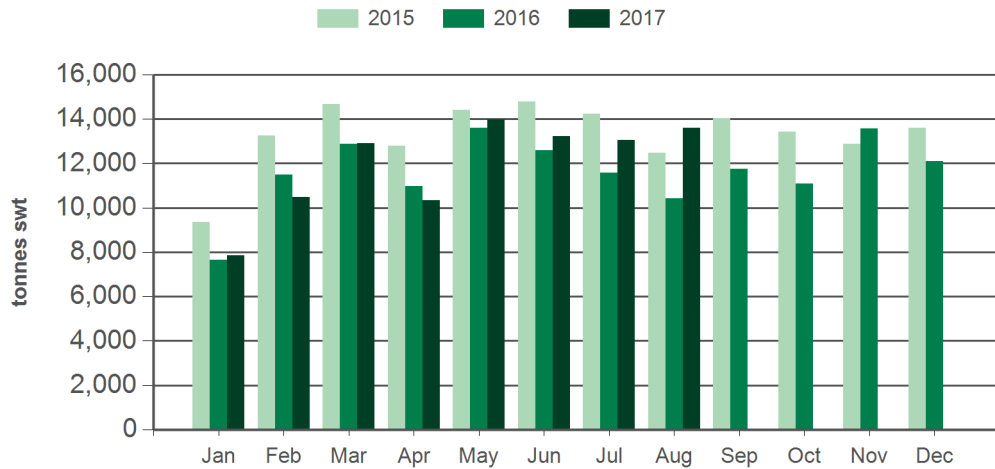

Source: DAWR. SWT = Shipped weight. YTD = Calendar year-to-August. Y-O-Y = Year-on-year. M-O-M = Month-on-month. For further information email [marketinfo@mla.com.au](mailto:marketinfo@mla.com.au). Beef offal includes beef and veal offal. Sheep offal includes sheep and lamb offal.

**Year-to-August beef offal exports**

Source: DAWR, Prepared by MLA

**Year-to-August sheep offal exports**

Source: DAWR, Prepared by MLA

**Monthly beef offal exports**

Source: DAWR, Prepared by MLA

**Monthly sheep offal exports**