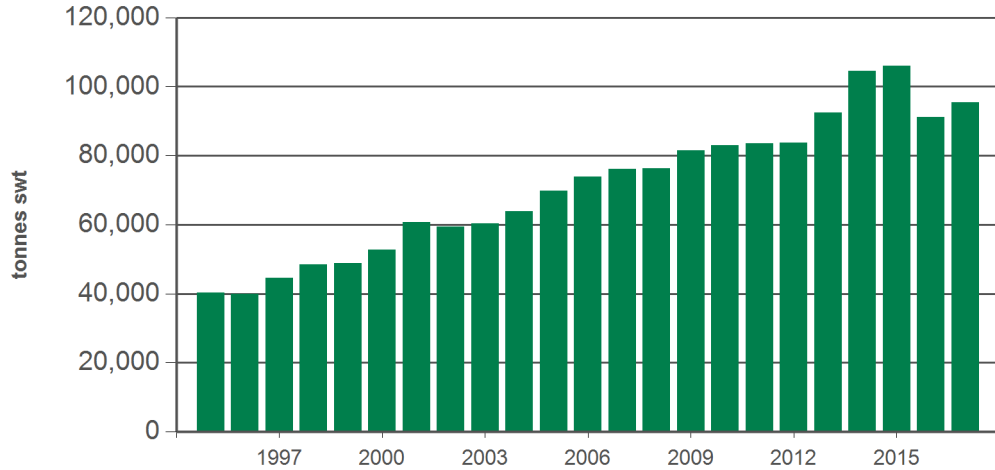

Year-to-August beef offal exports

Source: DAWR, Prepared by MLA