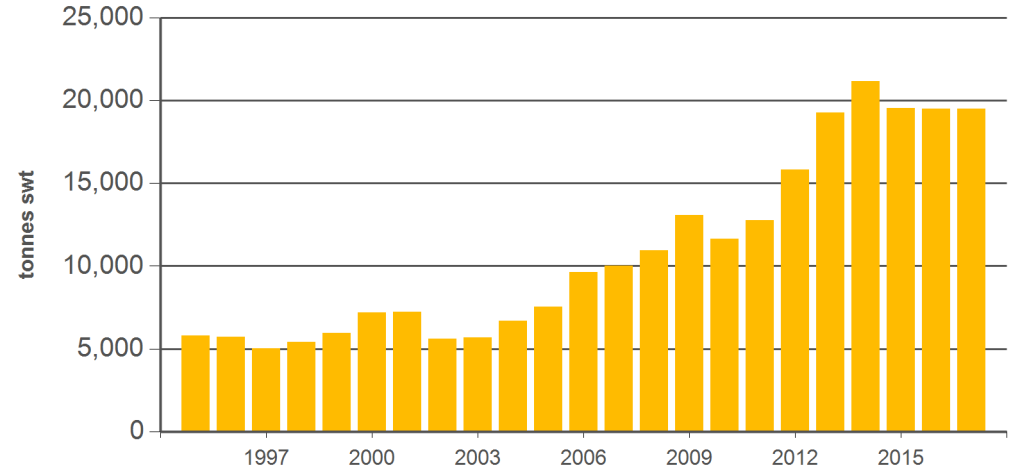

Year-to-August sheep offal exports

Source: DAWR, Prepared by MLA