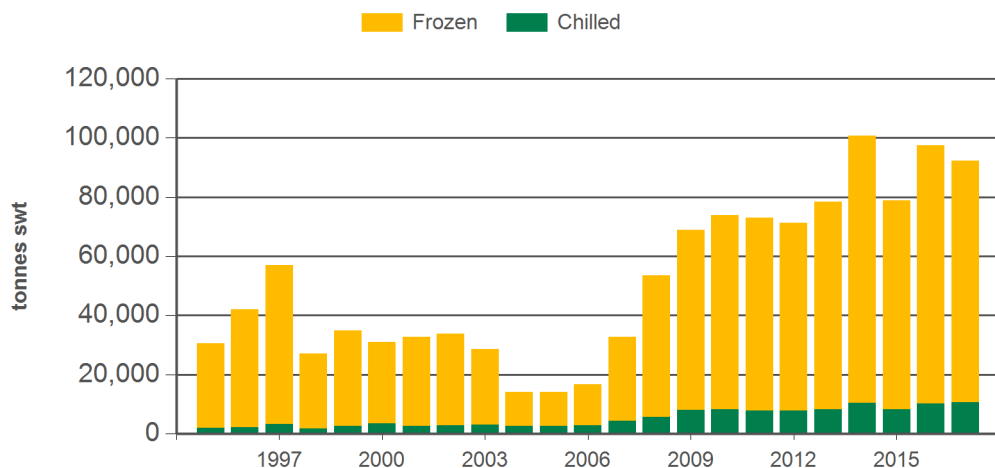

Year-to-October beef exports to South East Asia

Source: DAWR, Prepared by MLA