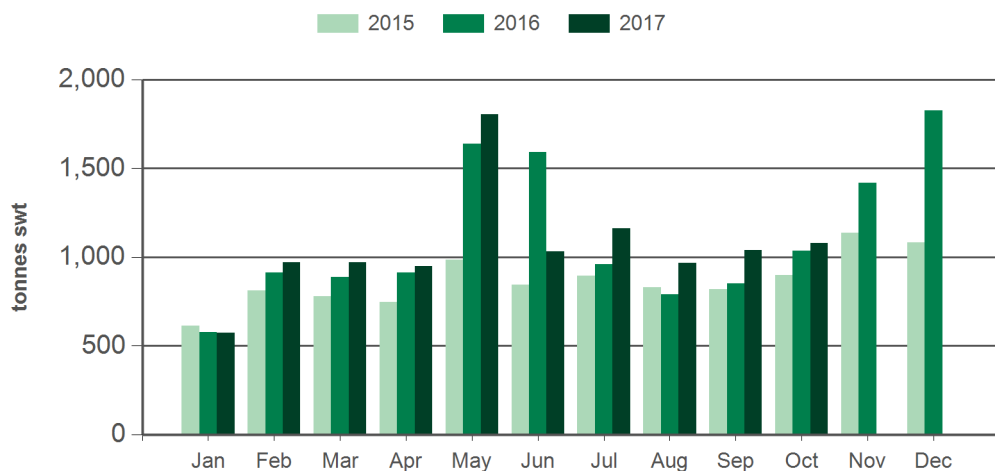

Monthly chilled beef exports to South East Asia

Source: DAWR, Prepared by MLA