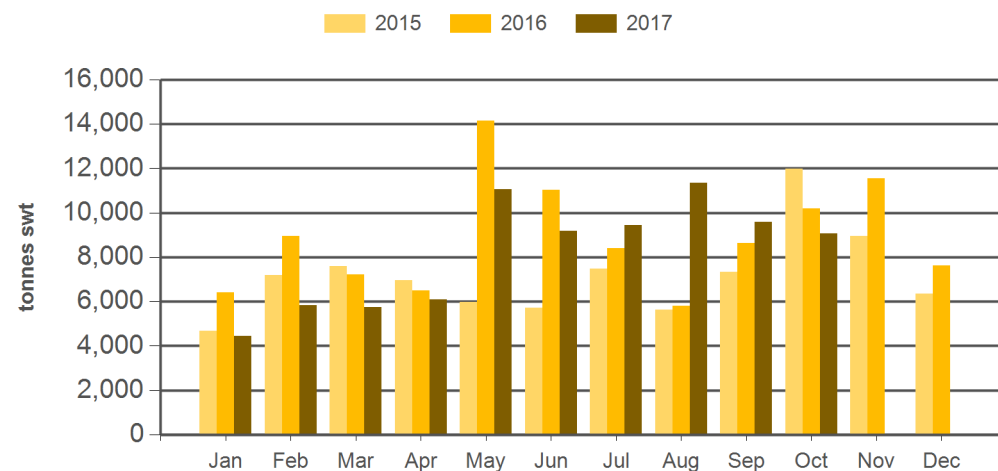

Monthly frozen beef exports to South East Asia

Source: DAWR, Prepared by MLA