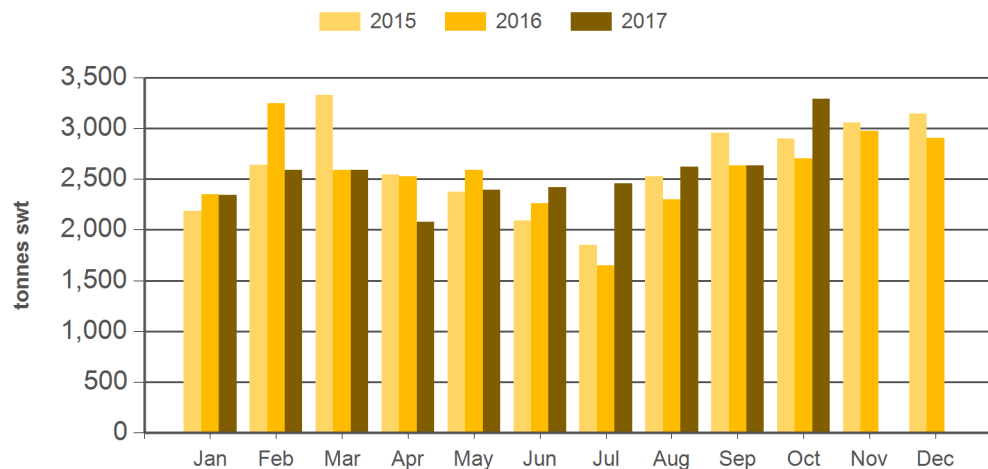

Source: DAWR. SWT = Shipped weight. YTD = Calendar year-to-October. Y-O-Y = Year-on-year. M-O-M = Month-on-month. For further information email marketinfo@mla.com.au. Beef offal includes beef and veal offal. Sheep offal includes sheep and lamb offal.

Year-to-October beef offal exports

Source: DAWR, Prepared by MLA

Year-to-October sheep offal exports

Source: DAWR, Prepared by MLA

Monthly beef offal exports

Source: DAWR, Prepared by MLA

Monthly sheep offal exports