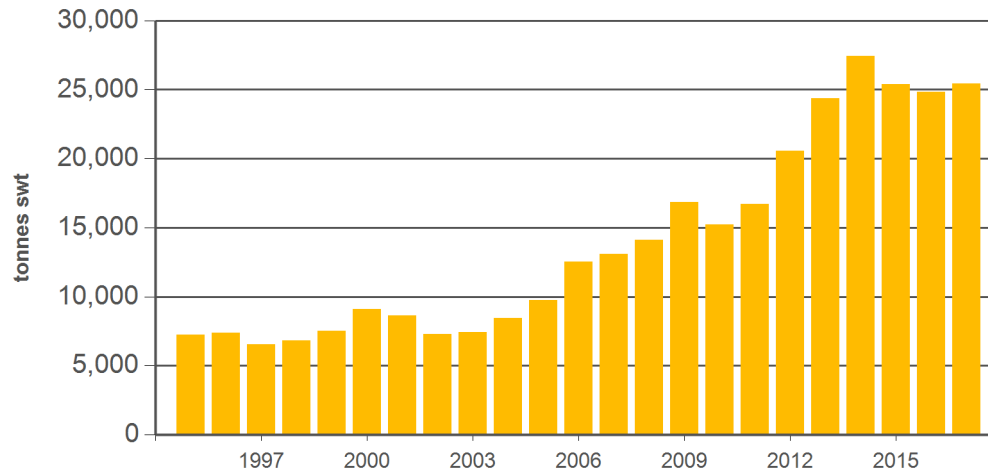

Year-to-October sheep offal exports

Source: DAWR, Prepared by MLA