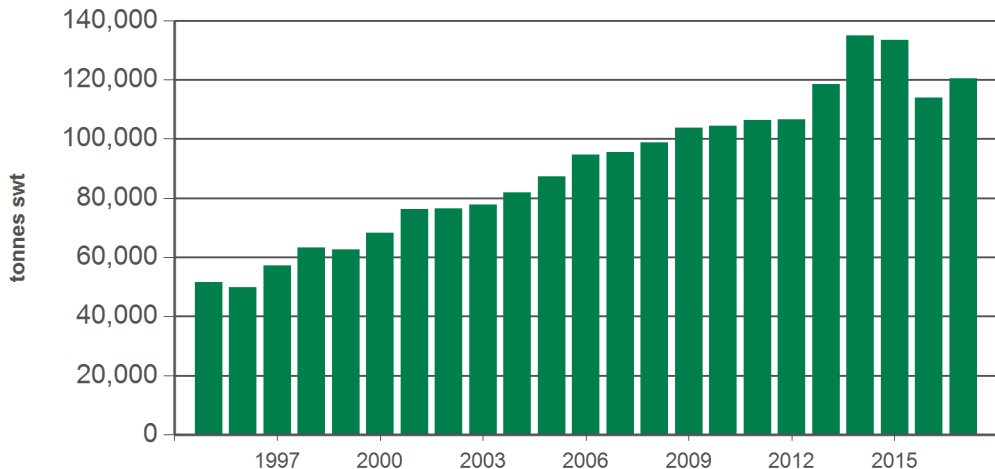

Year-to-October beef offal exports

Source: DAWR, Prepared by MLA