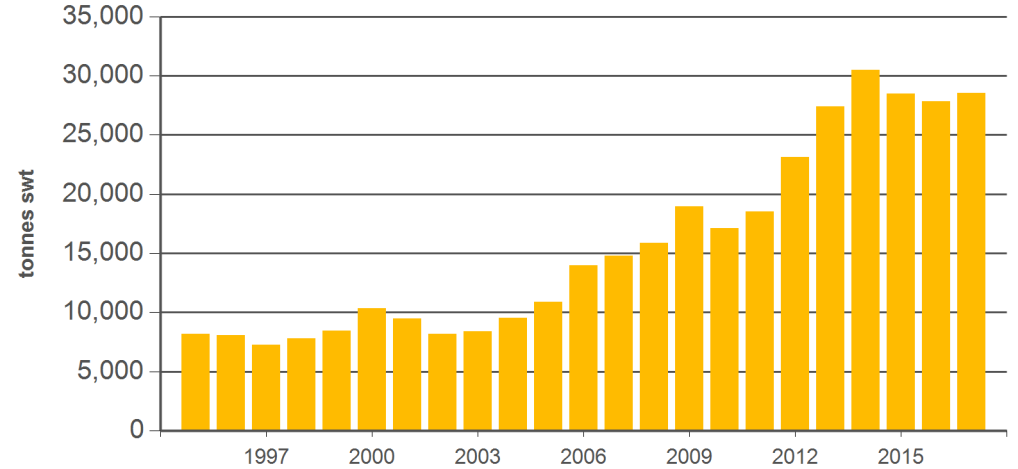

Year-to-November sheep offal exports

Source: DAWR, Prepared by MLA