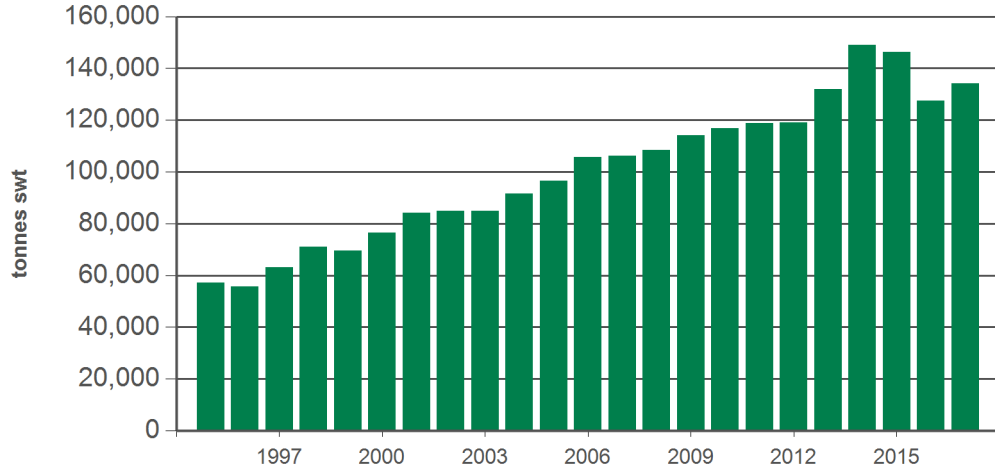

Year-to-November beef offal exports

Source: DAWR, Prepared by MLA