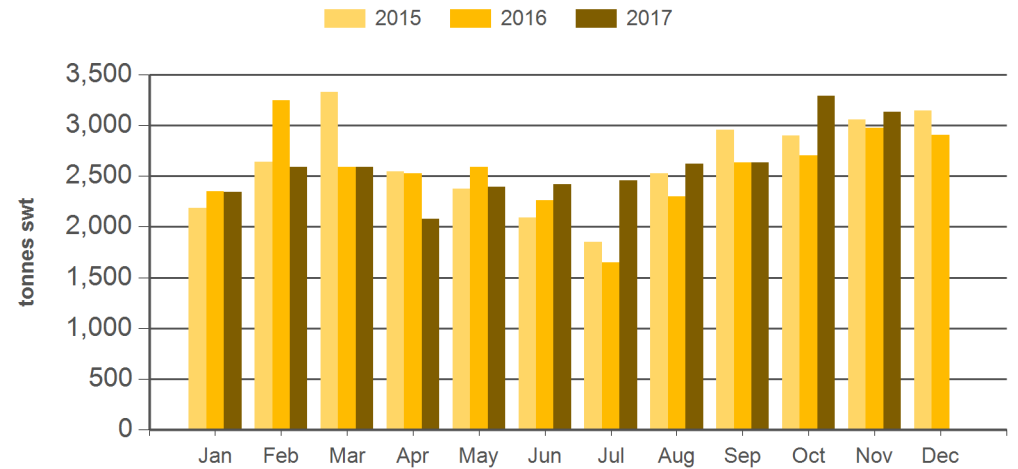

Source: DAWR. SWT = Shipped weight. YTD = Calendar year-to-November. Y-O-Y = Year-on-year. M-O-M = Month-on-month. For further information email marketinfo@mla.com.au. Beef offal includes beef and veal offal. Sheep offal includes sheep and lamb offal.

Year-to-November beef offal exports

Source: DAWR, Prepared by MLA

Year-to-November sheep offal exports

Source: DAWR, Prepared by MLA

Monthly beef offal exports

Source: DAWR, Prepared by MLA

Monthly sheep offal exports