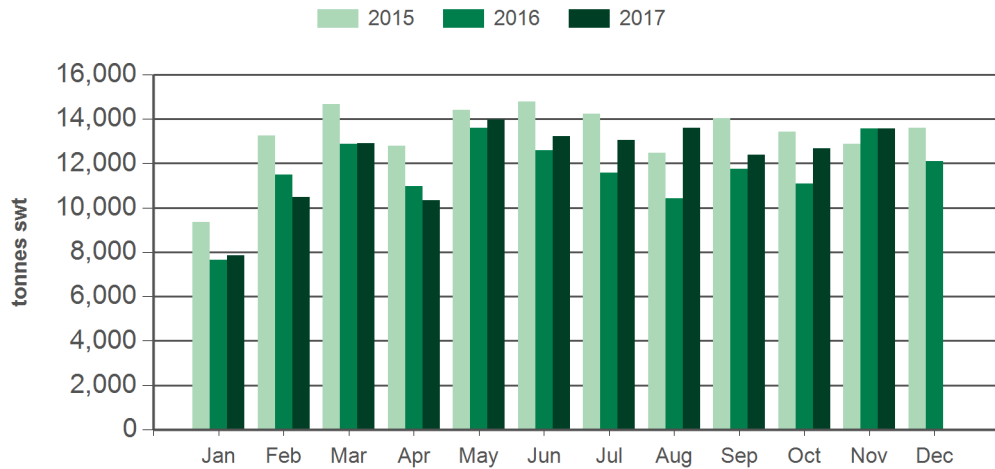

Source: DAWR. SWT = Shipped weight. YTD = Calendar year-to-November. Y-O-Y = Year-on-year. M-O-M = Month-on-month. For further information email marketinfo@mla.com.au. Beef offal includes beef and veal offal. Sheep offal includes sheep and lamb offal.

Year-to-November beef offal exports

Source: DAWR, Prepared by MLA

Year-to-November sheep offal exports

Source: DAWR, Prepared by MLA

Monthly beef offal exports

Source: DAWR, Prepared by MLA

Monthly sheep offal exports