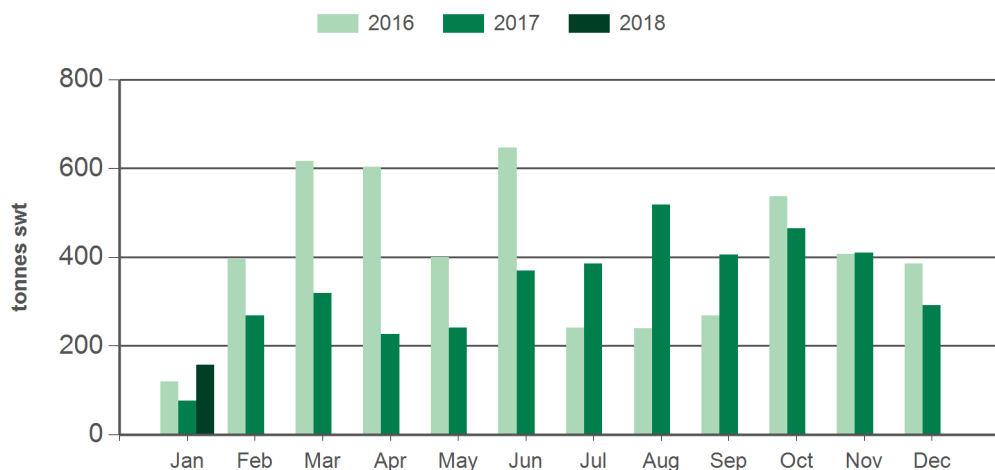

Monthly grassfed beef exports to the EU

Source: DAWR, Prepared by MLA