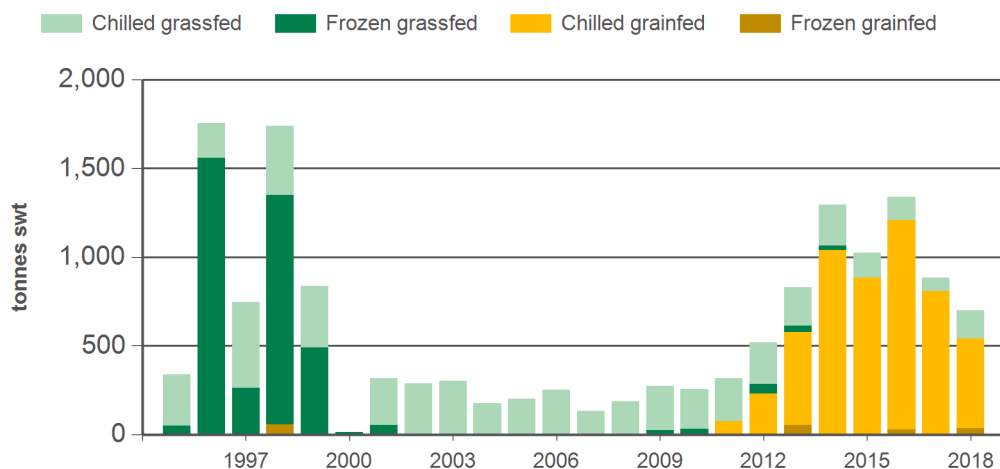

12-months ending January

Volume (tonnes swt)	Chilled		Frozen		Total	
	12-months ending January	Y-O-Y % chg.	12-months ending January	Y-O-Y % chg.	12-months ending January	Y-O-Y % chg.
Total	17,121	-14	565	3	17,686	-13
Grainfed	13,076	-14	553	37	13,629	-13
Grassfed	4,045	-13	12	-92	4,057	-16

Calendar year-to-January

Chilled		Frozen		Total	
2018 YTD	Y-O-Y % chg.	2018 YTD	Y-O-Y % chg.	2018 YTD	Y-O-Y % chg.
661	-25	38	-	699	-21
504	-38	38	-	542	-33
157	104	-	-	157	104

Month of January

Chilled			Frozen			Total		
2018 January	M-O-M % chg.	Y-O-Y % chg.	2018 January	M-O-M % chg.	Y-O-Y % chg.	2018 January	M-O-M % chg.	Y-O-Y % chg.
661	-45	-25	38	-47	-	699	-45	-21
504	-45	-38	38	-47	-	542	-45	-33
157	-46	104	-	-	-	157	-46	104

Source: DAWR. SWT = Shipped weight. YTD = Calendar year-to-January. Y-O-Y = Year-on-year. M-O-M = Month-on-month. Grainfed is the prefix for grainfed beef. Grassfed is the prefix for grassfed beef. For further information email marketinfo@mla.com.au.

Year-to-January beef exports to the EU

Source: DAWR, Prepared by MLA