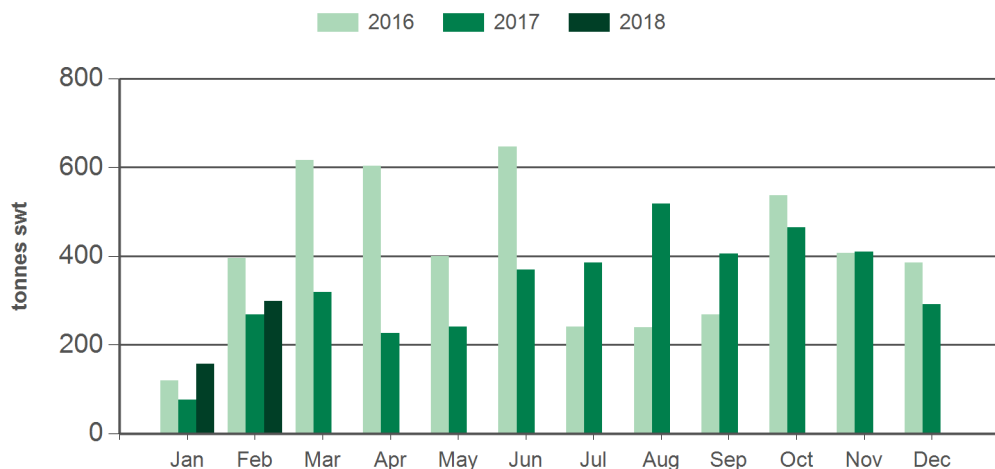

Monthly grassfed beef exports to the EU

Source: DAWR, Prepared by MLA