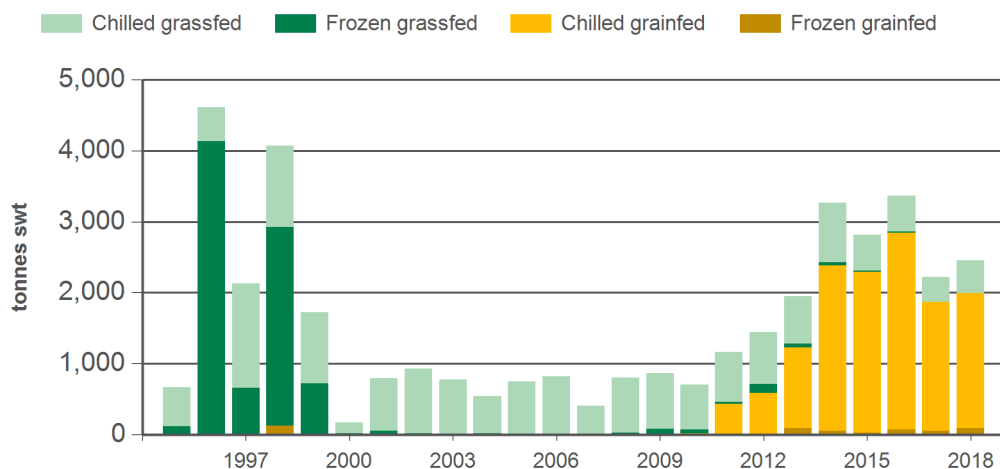

12-months ending February

Volume (tonnes swt)	Chilled		Frozen		Total	
	12-months ending February	Y-O-Y % chg.	12-months ending February	Y-O-Y % chg.	12-months ending February	Y-O-Y % chg.
Total	17,543	-8	565	5	18,108	-8
Grainfed	13,468	-8	553	33	14,021	-7
Grassfed	4,075	-11	12	-90	4,087	-13

Calendar year-to-February

Chilled		Frozen		Total	
2018 YTD	Y-O-Y % chg.	2018 YTD	Y-O-Y % chg.	2018 YTD	Y-O-Y % chg.
2,361	9	90	72	2,451	11
1,905	5	90	72	1,995	7
456	32	-	-	456	32

Month of February

Chilled			Frozen			Total		
2018 February	M-O-M % chg.	Y-O-Y % chg.	2018 February	M-O-M % chg.	Y-O-Y % chg.	2018 February	M-O-M % chg.	Y-O-Y % chg.
1,701	157	33	52	36	-1	1,752	151	32
1,401	178	39	52	36	-1	1,453	168	37
300	91	11	-	-	-	300	91	11

Source: DAWR. SWT = Shipped weight. YTD = Calendar year-to-February. Y-O-Y = Year-on-year. M-O-M = Month-on-month. Grainfed is the prefix for grainfed beef. Grassfed is the prefix for grassfed beef. For further information email marketinfo@mla.com.au.

Year-to-February beef exports to the EU

Source: DAWR, Prepared by MLA