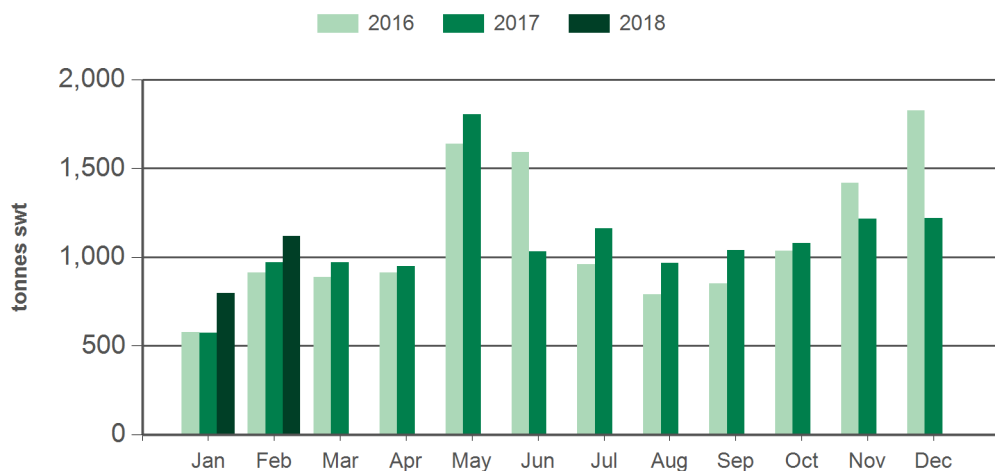

Monthly chilled beef exports to South East Asia

Source: DAWR, Prepared by MLA