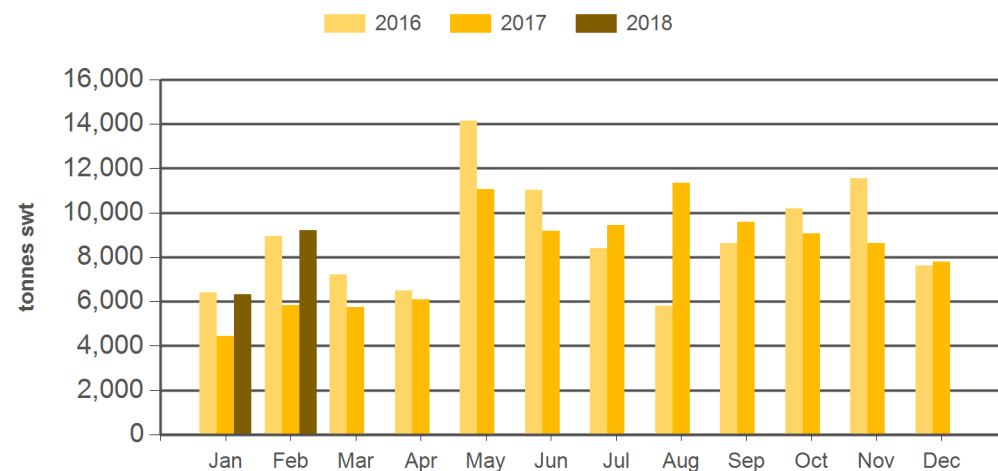

Monthly frozen beef exports to South East Asia

Source: DAWR, Prepared by MLA