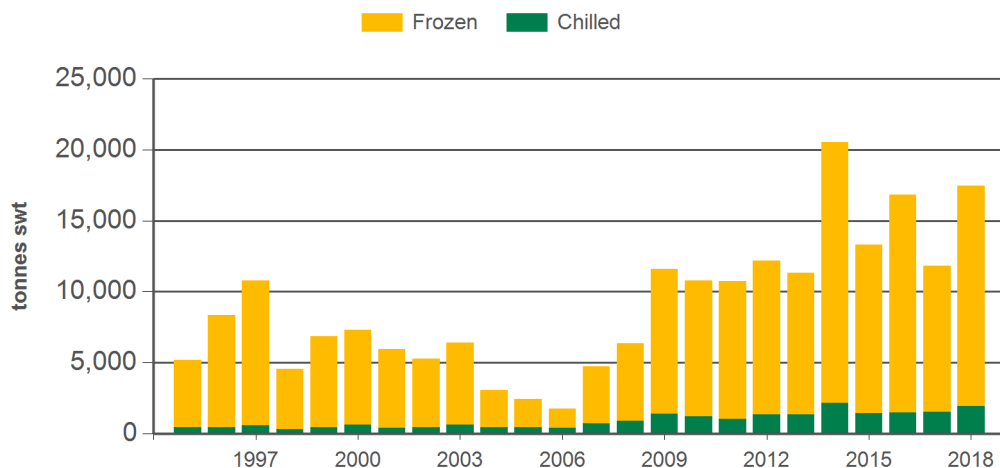

Year-to-February beef exports to South East Asia

Source: DAWR, Prepared by MLA