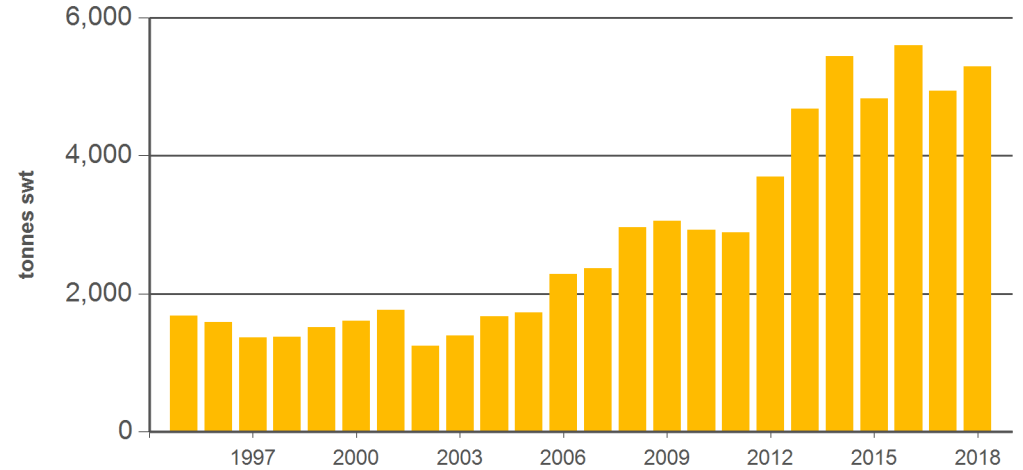

Year-to-February sheep offal exports

Source: DAWR, Prepared by MLA