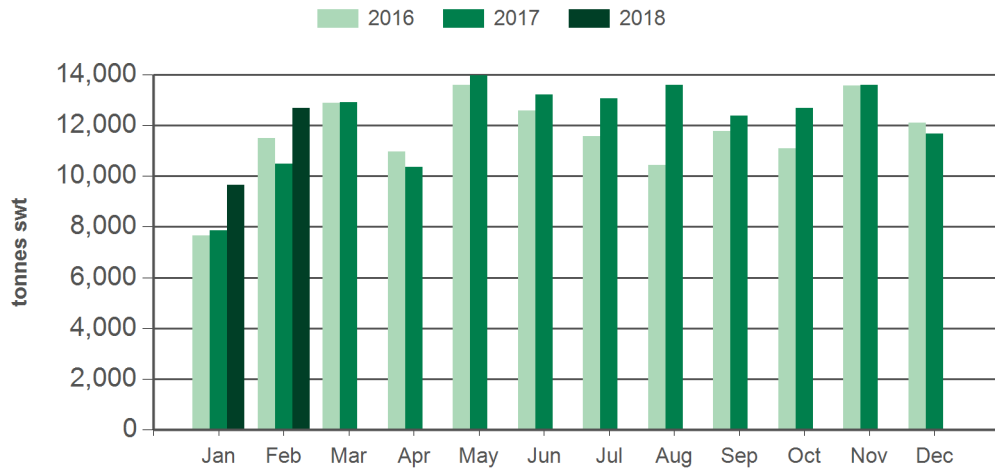

Source: DAWR. SWT = Shipped weight. YTD = Calendar year-to-February. Y-O-Y = Year-on-year. M-O-M = Month-on-month. For further information email [marketinfo@mla.com.au](mailto:marketinfo@mla.com.au). Beef offal includes beef and veal offal. Sheep offal includes sheep and lamb offal.

**Year-to-February beef offal exports**

Source: DAWR, Prepared by MLA

**Year-to-February sheep offal exports**

Source: DAWR, Prepared by MLA

**Monthly beef offal exports**

Source: DAWR, Prepared by MLA

**Monthly sheep offal exports**