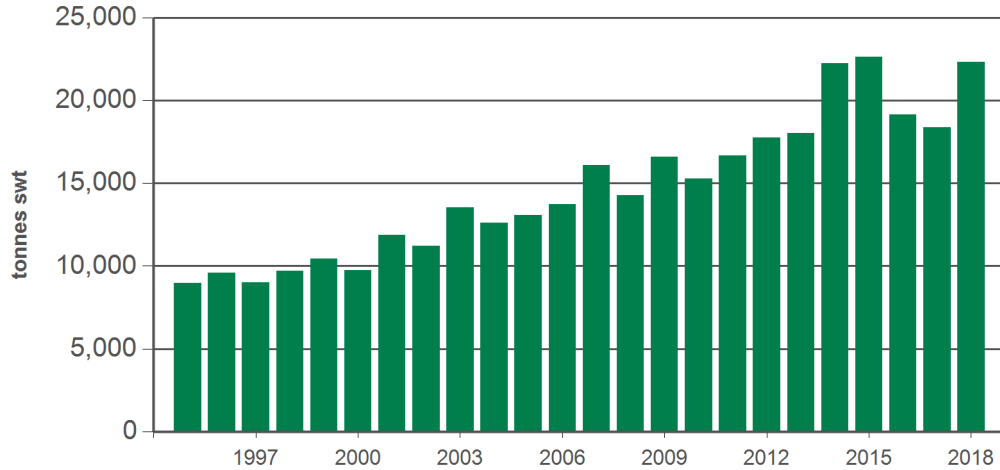

Year-to-February beef offal exports

Source: DAWR, Prepared by MLA