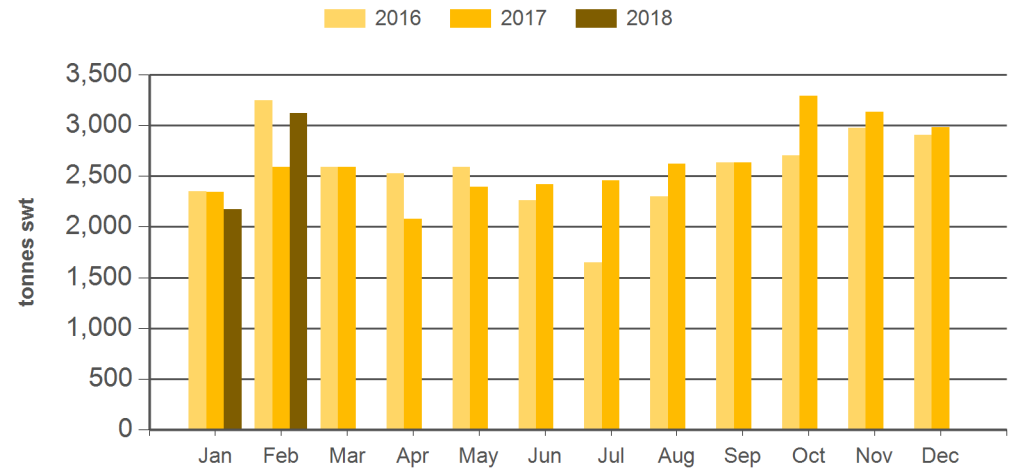

Source: DAWR. SWT = Shipped weight. YTD = Calendar year-to-February. Y-O-Y = Year-on-year. M-O-M = Month-on-month. For further information email [marketinfo@mla.com.au](mailto:marketinfo@mla.com.au). Beef offal includes beef and veal offal. Sheep offal includes sheep and lamb offal.

**Year-to-February beef offal exports**

Source: DAWR, Prepared by MLA

**Year-to-February sheep offal exports**

Source: DAWR, Prepared by MLA

**Monthly beef offal exports**

Source: DAWR, Prepared by MLA

**Monthly sheep offal exports**