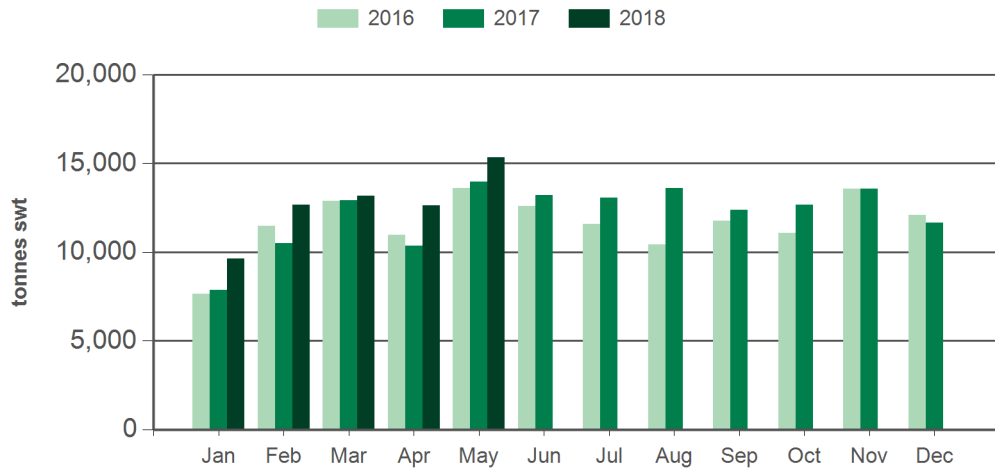

Source: DAWR. SWT = Shipped weight. YTD = Calendar year-to-May. Y-O-Y = Year-on-year. M-O-M = Month-on-month. For further information email marketinfo@mla.com.au. Beef offal includes beef and veal offal. Sheep offal includes sheep and lamb offal.

Year-to-May beef offal exports

Source: DAWR, Prepared by MLA

Year-to-May sheep offal exports

Source: DAWR, Prepared by MLA

Monthly beef offal exports

Source: DAWR, Prepared by MLA

Monthly sheep offal exports