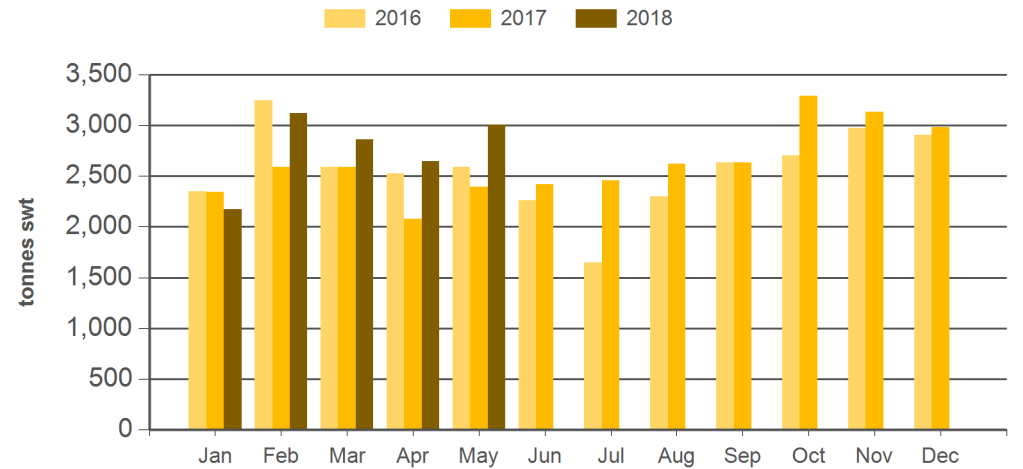

Source: DAWR. SWT = Shipped weight. YTD = Calendar year-to-May. Y-O-Y = Year-on-year. M-O-M = Month-on-month. For further information email marketinfo@mla.com.au. Beef offal includes beef and veal offal. Sheep offal includes sheep and lamb offal.

Year-to-May beef offal exports

Source: DAWR, Prepared by MLA

Year-to-May sheep offal exports

Source: DAWR, Prepared by MLA

Monthly beef offal exports

Source: DAWR, Prepared by MLA

Monthly sheep offal exports