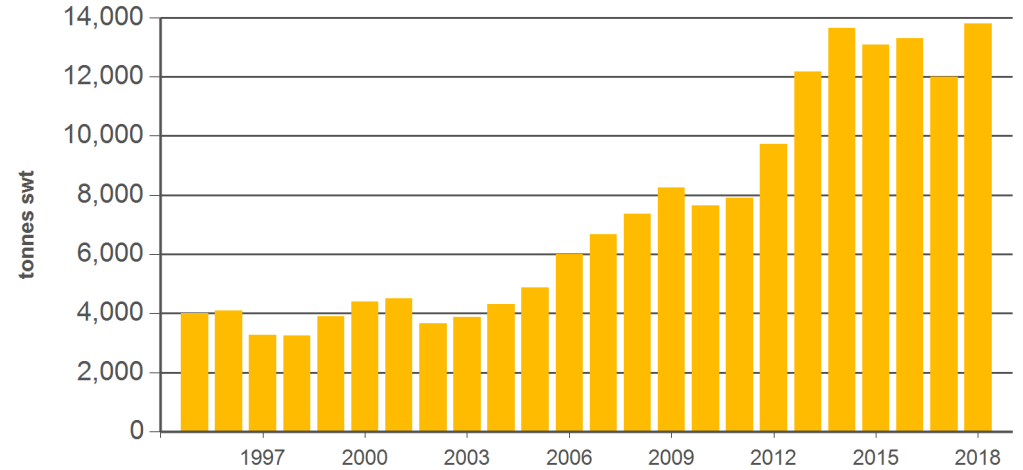

Year-to-May sheep offal exports

Source: DAWR, Prepared by MLA