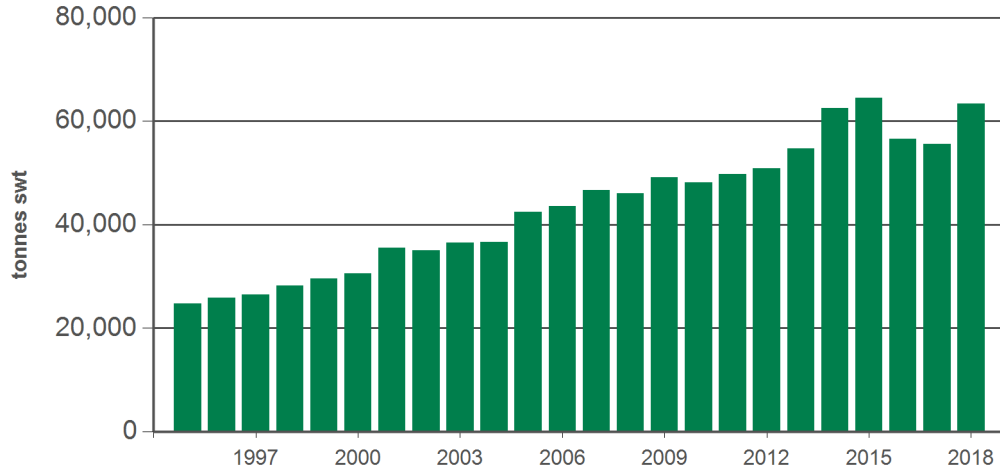

Year-to-May beef offal exports

Source: DAWR, Prepared by MLA