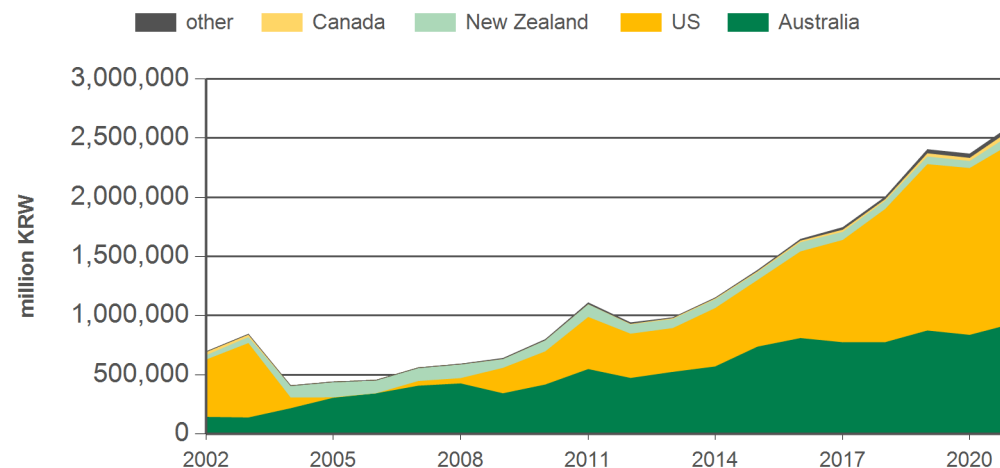

Year-to-August Korean beef imports - value

Source: Global Trade Atlas, Korea Customs and Trade Development Institution. Prepared by MLA.