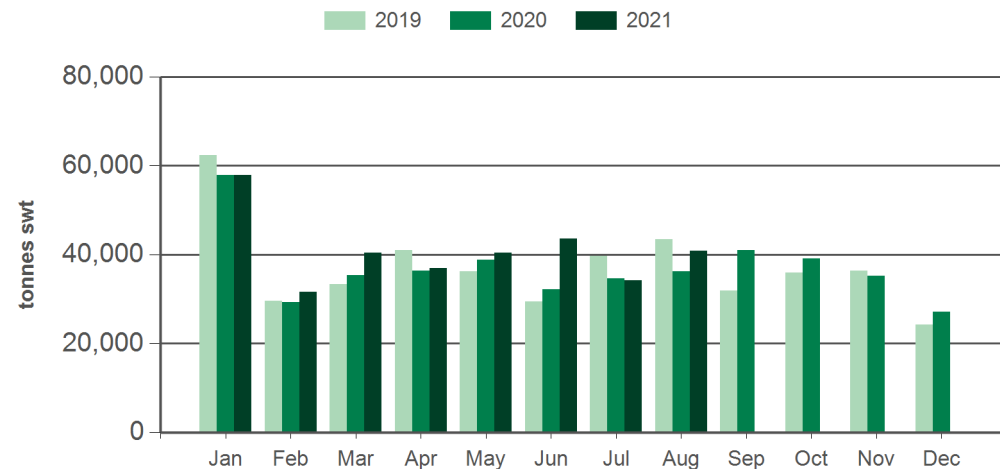

Monthly Korean beef imports

Source: Global Trade Atlas, Korea Customs and Trade Development Institution. Prepared by MLA.