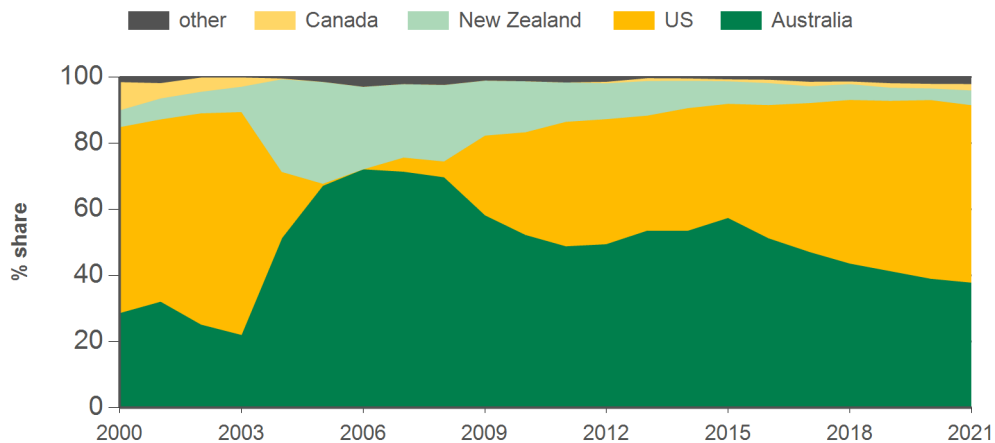

Year-to-August imported beef market share

Source: Global Trade Atlas, Korea Customs and Trade Development Institution. Prepared by MLA. % share based off import volume.