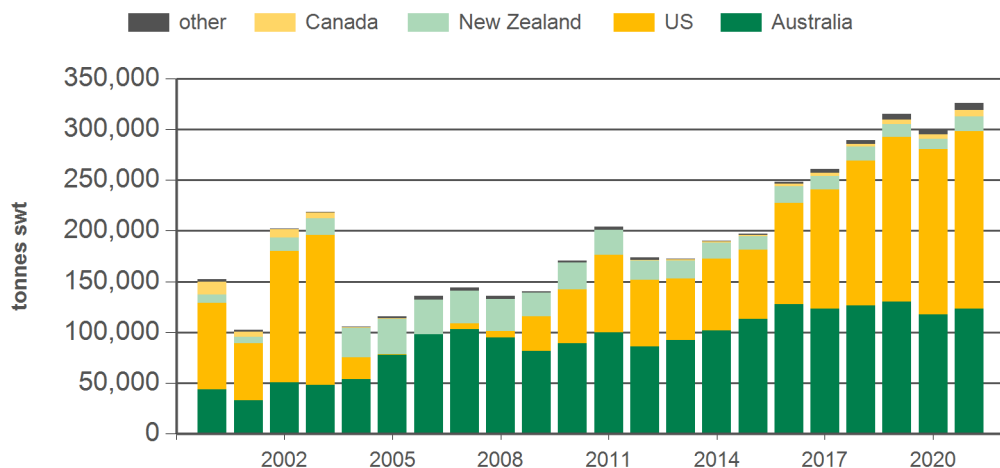

Year-to-August Korean beef imports - volume

Source: Global Trade Atlas, Korea Customs and Trade Development Institution. Prepared by MLA.