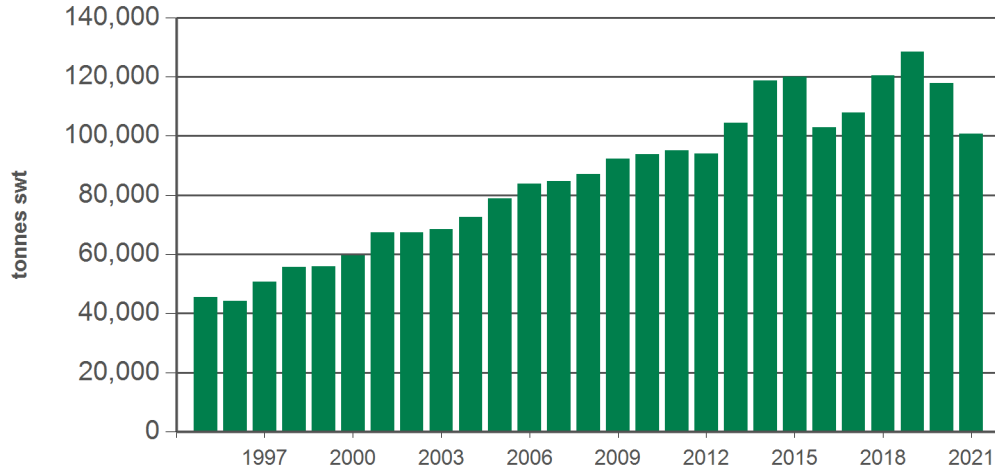

Year-to-September beef offal exports

Source: DAWR, Prepared by MLA