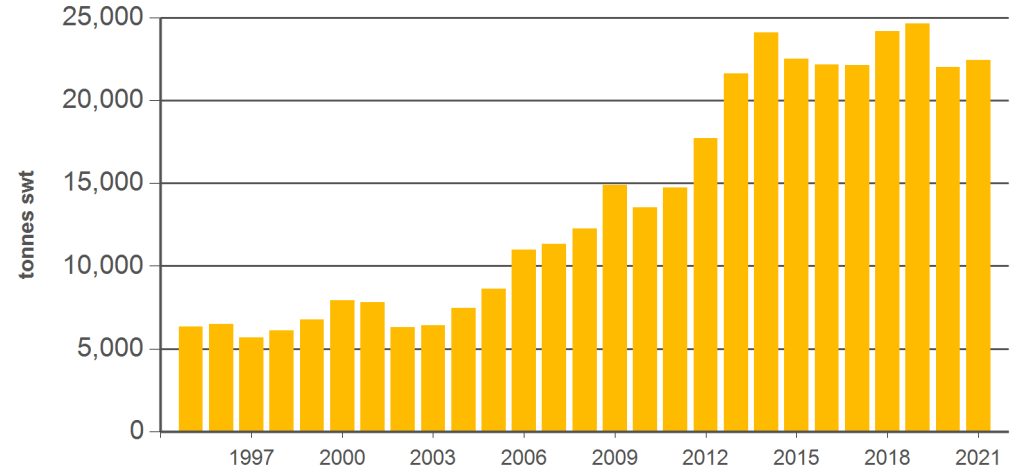

Year-to-September sheep offal exports

Source: DAWR, Prepared by MLA