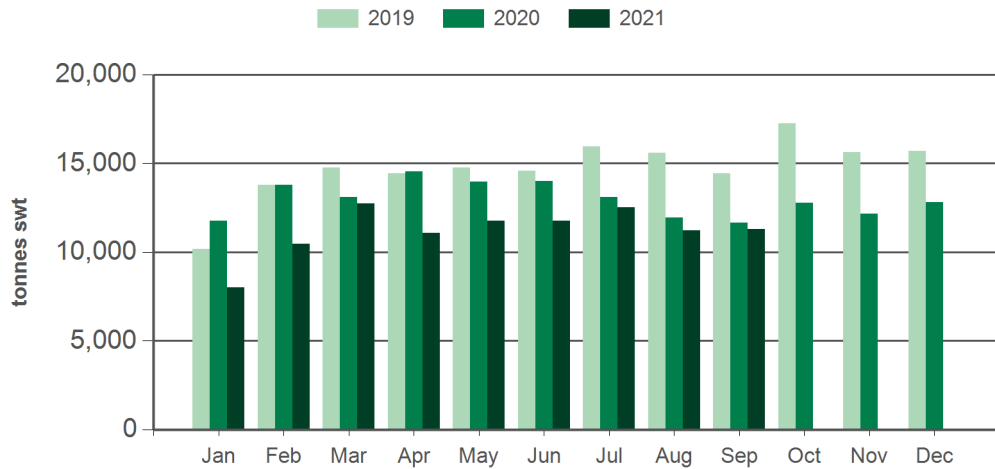

Source: DAWR. SWT = Shipped weight. YTD = Calendar year-to-September. Y-O-Y = Year-on-year. M-O-M = Month-on-month. For further information email [globalindustryinsights@mla.com.au](mailto:globalindustryinsights@mla.com.au). Beef offal includes beef and veal offal. Sheep offal includes sheep and lamb offal.

**Year-to-September beef offal exports**

Source: DAWR, Prepared by MLA

**Year-to-September sheep offal exports**

Source: DAWR, Prepared by MLA

**Monthly beef offal exports**

Source: DAWR, Prepared by MLA

**Monthly sheep offal exports**