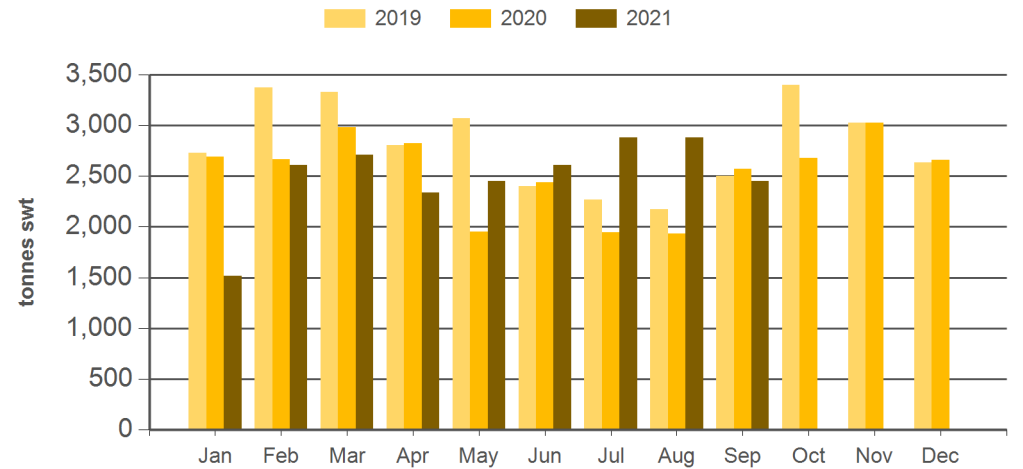

Source: DAWR. SWT = Shipped weight. YTD = Calendar year-to-September. Y-O-Y = Year-on-year. M-O-M = Month-on-month. For further information email [globalindustryinsights@mla.com.au](mailto:globalindustryinsights@mla.com.au). Beef offal includes beef and veal offal. Sheep offal includes sheep and lamb offal.

**Year-to-September beef offal exports**

Source: DAWR, Prepared by MLA

**Year-to-September sheep offal exports**

Source: DAWR, Prepared by MLA

**Monthly beef offal exports**

Source: DAWR, Prepared by MLA

**Monthly sheep offal exports**