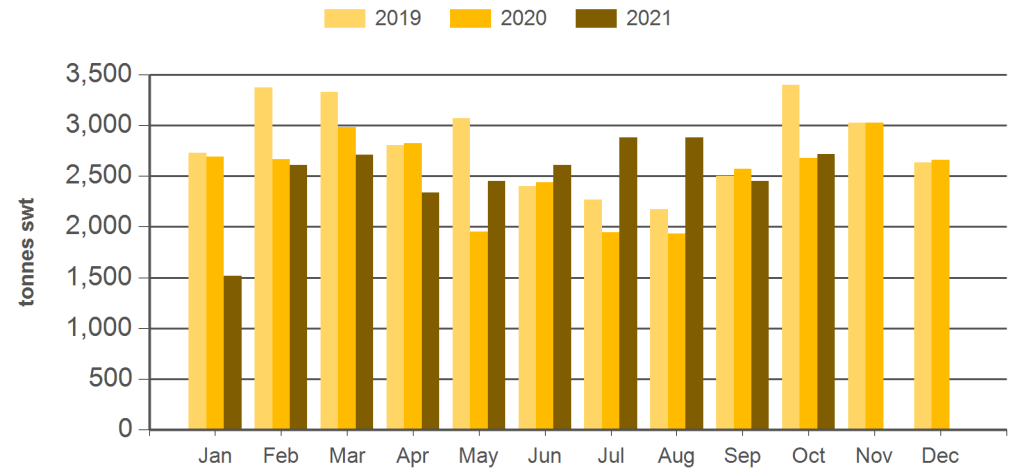

Source: DAWR. SWT = Shipped weight. YTD = Calendar year-to-October. Y-O-Y = Year-on-year. M-O-M = Month-on-month. For further information email globalindustryinsights@mla.com.au. Beef offal includes beef and veal offal. Sheep offal includes sheep and lamb offal.

Year-to-October beef offal exports

Source: DAWR, Prepared by MLA

Year-to-October sheep offal exports

Source: DAWR, Prepared by MLA

Monthly beef offal exports

Source: DAWR, Prepared by MLA

Monthly sheep offal exports