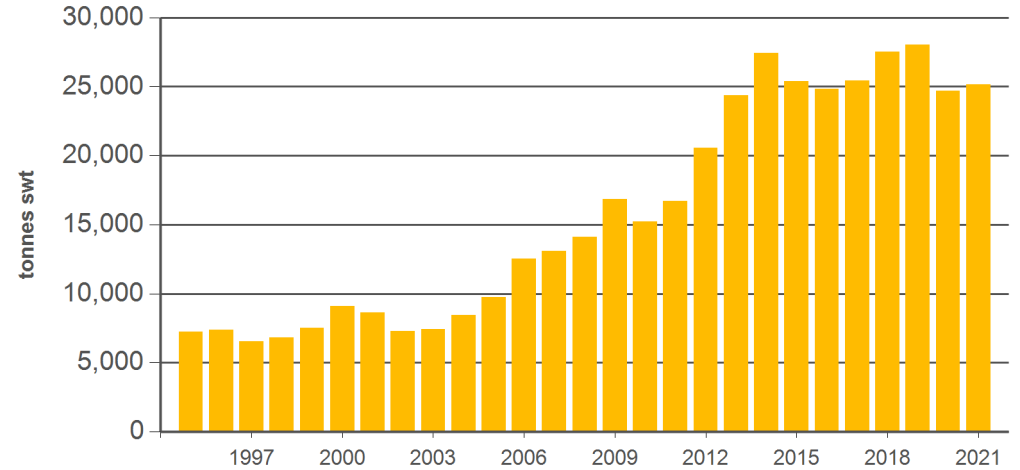

Year-to-October sheep offal exports

Source: DAWR, Prepared by MLA