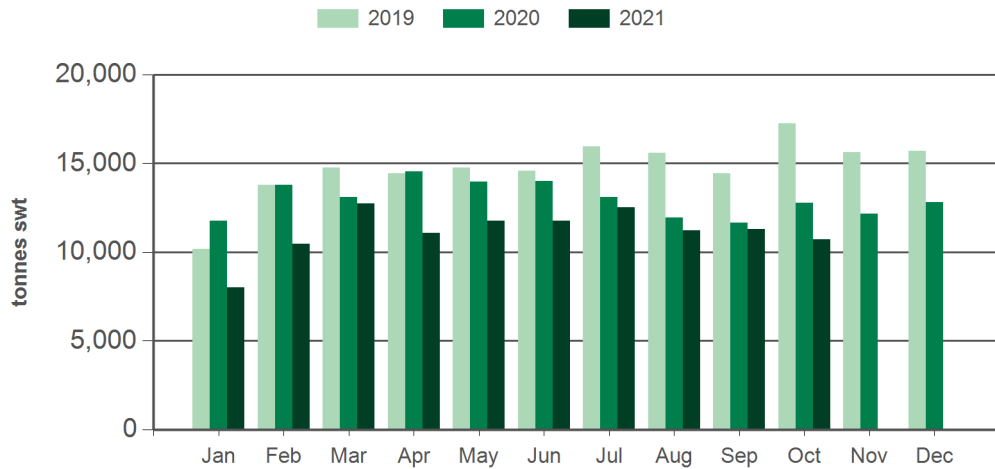

Source: DAWR. SWT = Shipped weight. YTD = Calendar year-to-October. Y-O-Y = Year-on-year. M-O-M = Month-on-month. For further information email globalindustryinsights@mla.com.au. Beef offal includes beef and veal offal. Sheep offal includes sheep and lamb offal.

Year-to-October beef offal exports

Source: DAWR, Prepared by MLA

Year-to-October sheep offal exports

Source: DAWR, Prepared by MLA

Monthly beef offal exports

Source: DAWR, Prepared by MLA

Monthly sheep offal exports