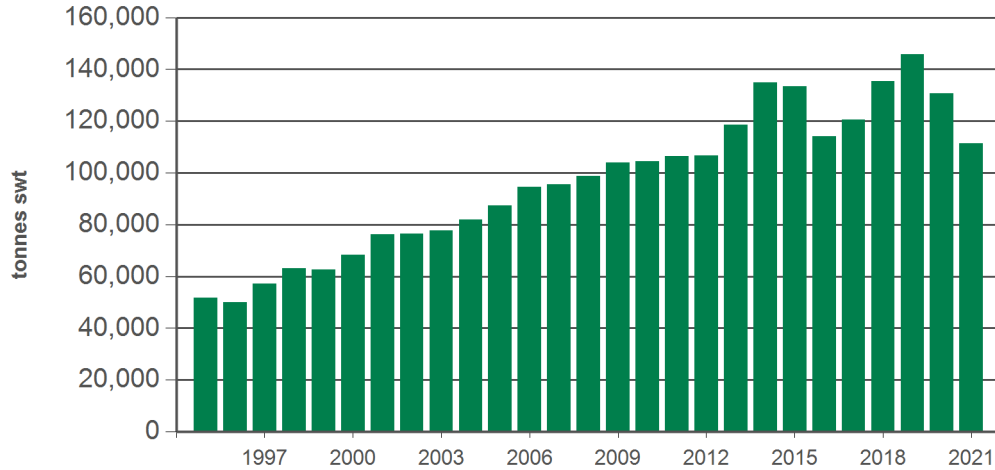

Year-to-October beef offal exports

Source: DAWR, Prepared by MLA