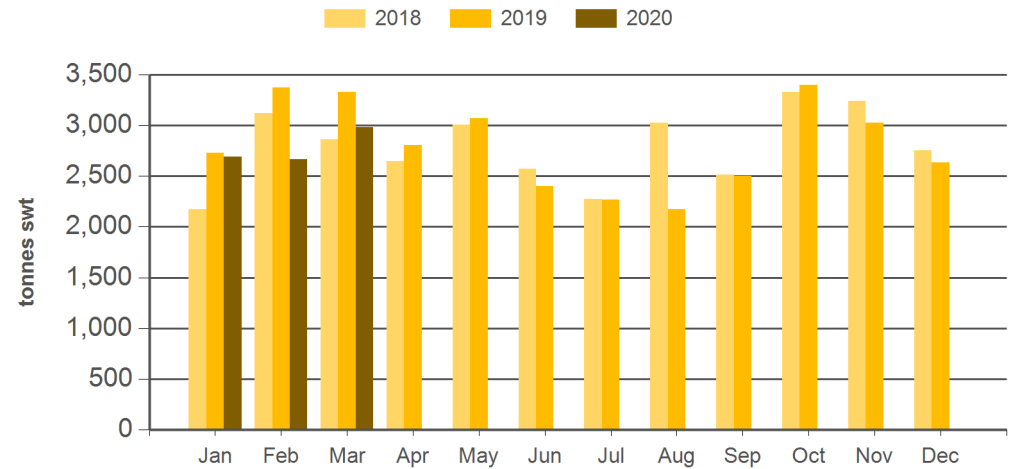

Source: DAWR. SWT = Shipped weight. YTD = Calendar year-to-March. Y-O-Y = Year-on-year. M-O-M = Month-on-month. For further information email [globalindustryinsights@mla.com.au](mailto:globalindustryinsights@mla.com.au). Beef offal includes beef and veal offal. Sheep offal includes sheep and lamb offal.

**Year-to-March beef offal exports**

Source: DAWR, Prepared by MLA

**Year-to-March sheep offal exports**

Source: DAWR, Prepared by MLA

**Monthly beef offal exports**

Source: DAWR, Prepared by MLA

**Monthly sheep offal exports**