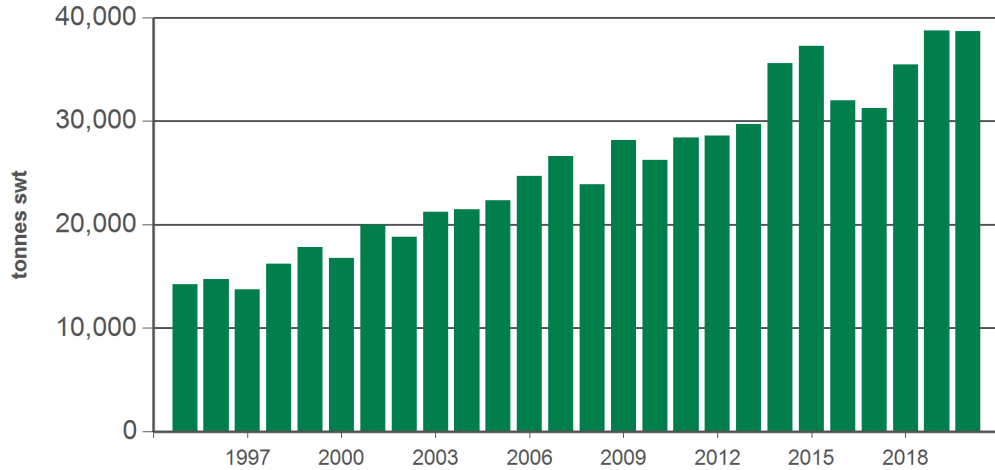

Year-to-March beef offal exports

Source: DAWR, Prepared by MLA