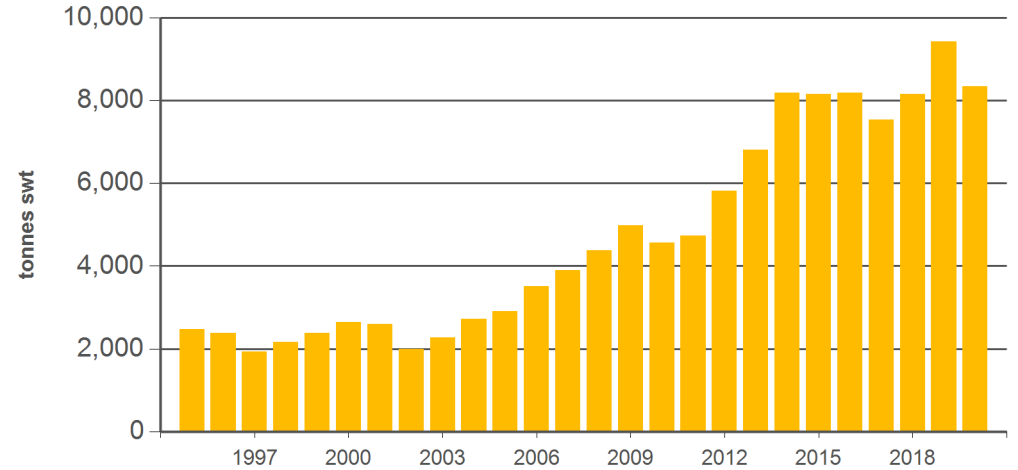

Year-to-March sheep offal exports

Source: DAWR, Prepared by MLA