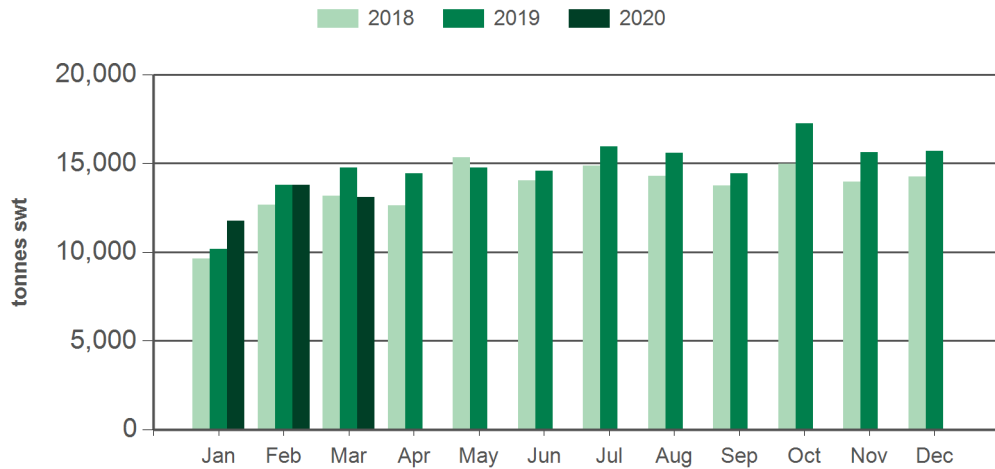

Source: DAWR. SWT = Shipped weight. YTD = Calendar year-to-March. Y-O-Y = Year-on-year. M-O-M = Month-on-month. For further information email [globalindustryinsights@mla.com.au](mailto:globalindustryinsights@mla.com.au). Beef offal includes beef and veal offal. Sheep offal includes sheep and lamb offal.

**Year-to-March beef offal exports**

Source: DAWR, Prepared by MLA

**Year-to-March sheep offal exports**

Source: DAWR, Prepared by MLA

**Monthly beef offal exports**

Source: DAWR, Prepared by MLA

**Monthly sheep offal exports**