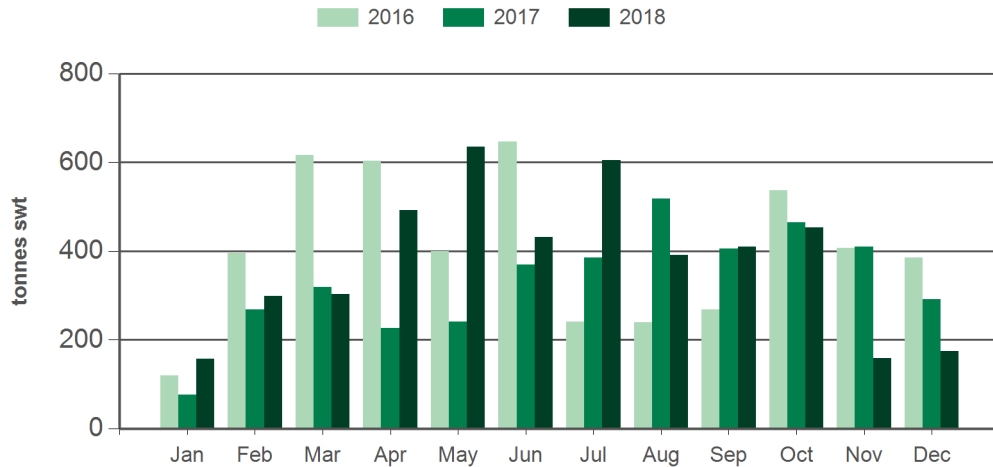

Monthly grassfed beef exports to the EU

Source: DAWR, Prepared by MLA