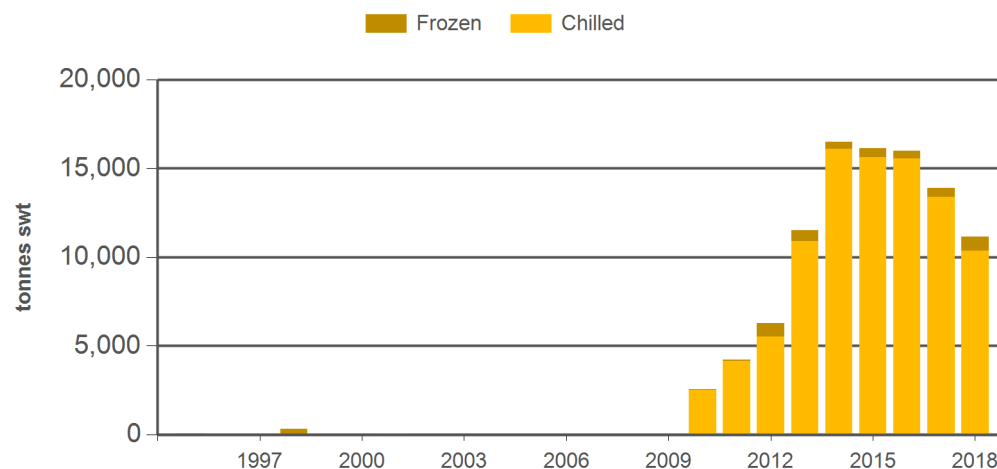

Year-to-December beef exports to the UK

Source: DAWR, Prepared by MLA

Year-to-December grassfed beef exports to the EU

Source: DAWR, Prepared by MLA

Year-to-December grainfed beef exports to the EU

Source: DAWR, Prepared by MLA

Historical beef exports to the European Union (UK inclusive) - Calendar year totals

Volume (tonnes swt)	2003	2004	2005	2006	2007	2008	2009	2010	2011	2012	2013	2014	2015	2016	2017	2018 YTD	Y-O-Y % chg.
Total	5,670	6,756	6,469	8,457	5,953	11,876	9,307	9,885	12,836	14,949	19,927	24,619	23,445	20,841	17,873	15,666	-12
Grainfed	0	11	28	0	8	37	13	2,546	4,224	6,263	11,502	16,483	16,128	15,980	13,897	11,153	-20
Grassfed	5,670	6,745	6,441	8,456	5,945	11,839	9,294	7,339	8,612	8,686	8,425	8,135	7,317	4,862	3,977	4,513	13