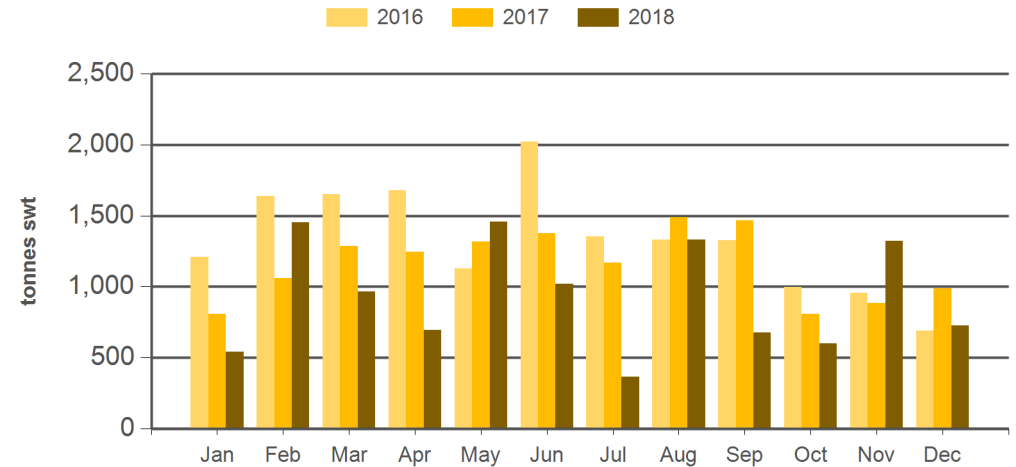

Monthly grainfed beef exports to the EU

Source: DAWR, Prepared by MLA