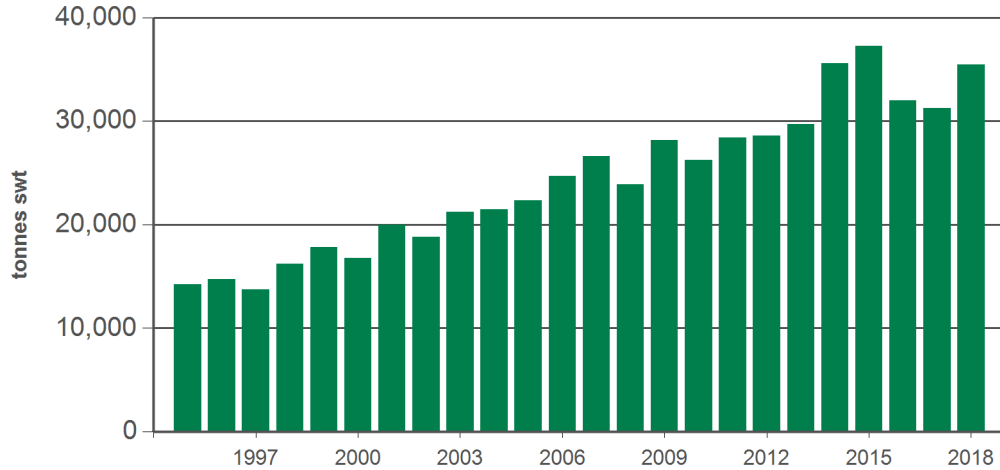

Year-to-March beef offal exports

Source: DAWR, Prepared by MLA