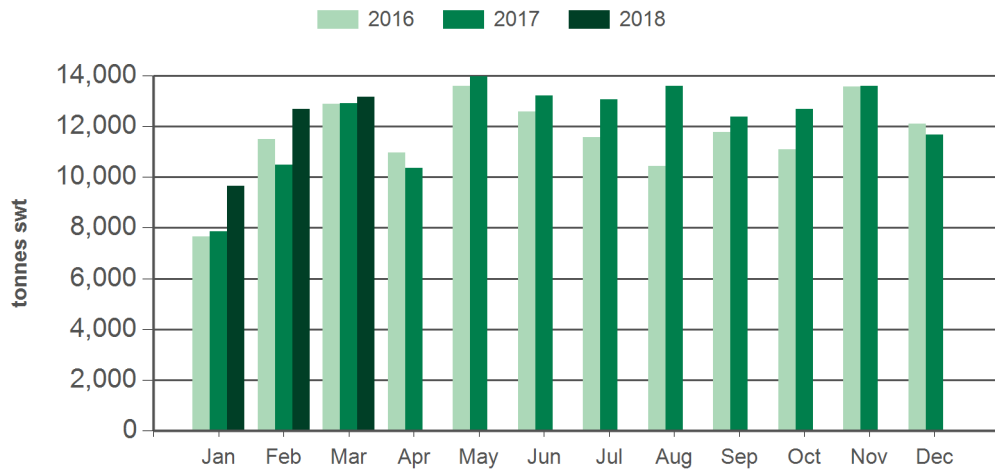

Source: DAWR. SWT = Shipped weight. YTD = Calendar year-to-March. Y-O-Y = Year-on-year. M-O-M = Month-on-month. For further information email marketinfo@mla.com.au. Beef offal includes beef and veal offal. Sheep offal includes sheep and lamb offal.

Year-to-March beef offal exports

Source: DAWR, Prepared by MLA

Year-to-March sheep offal exports

Source: DAWR, Prepared by MLA

Monthly beef offal exports

Source: DAWR, Prepared by MLA

Monthly sheep offal exports