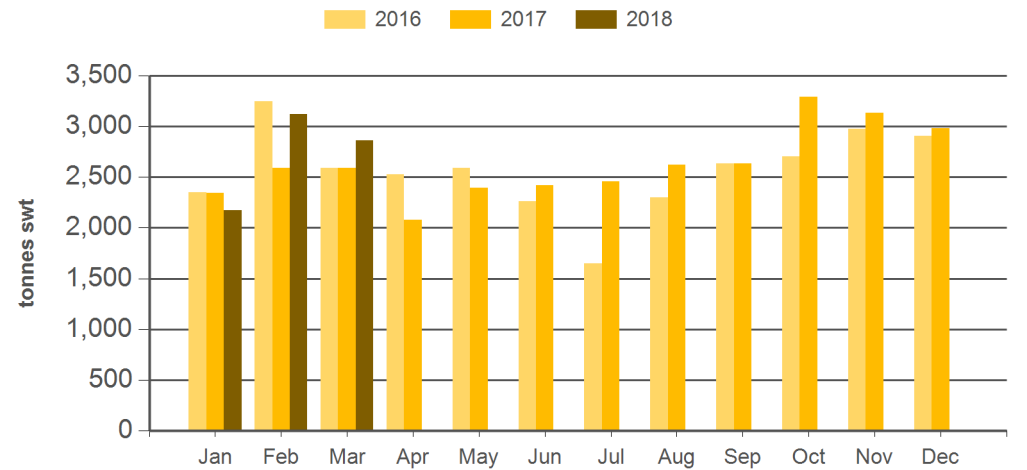

Source: DAWR. SWT = Shipped weight. YTD = Calendar year-to-March. Y-O-Y = Year-on-year. M-O-M = Month-on-month. For further information email marketinfo@mla.com.au. Beef offal includes beef and veal offal. Sheep offal includes sheep and lamb offal.

Year-to-March beef offal exports

Source: DAWR, Prepared by MLA

Year-to-March sheep offal exports

Source: DAWR, Prepared by MLA

Monthly beef offal exports

Source: DAWR, Prepared by MLA

Monthly sheep offal exports