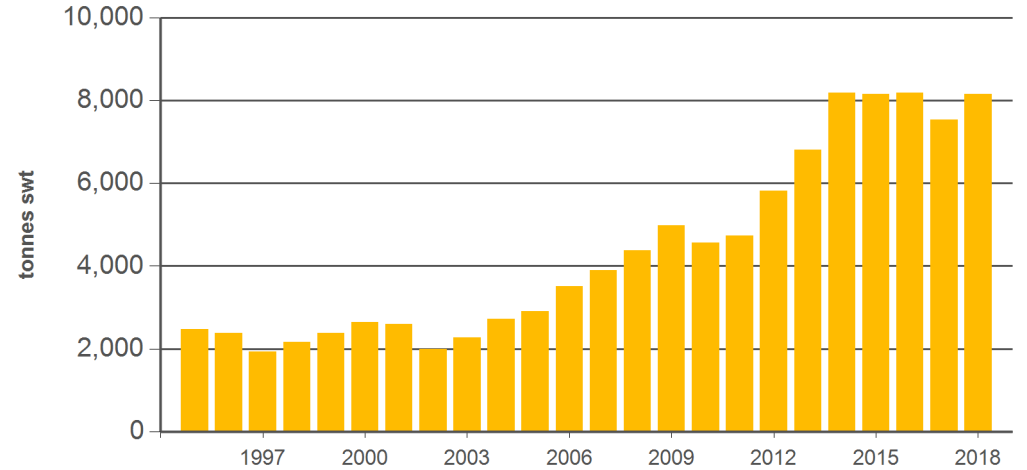

Year-to-March sheep offal exports

Source: DAWR, Prepared by MLA