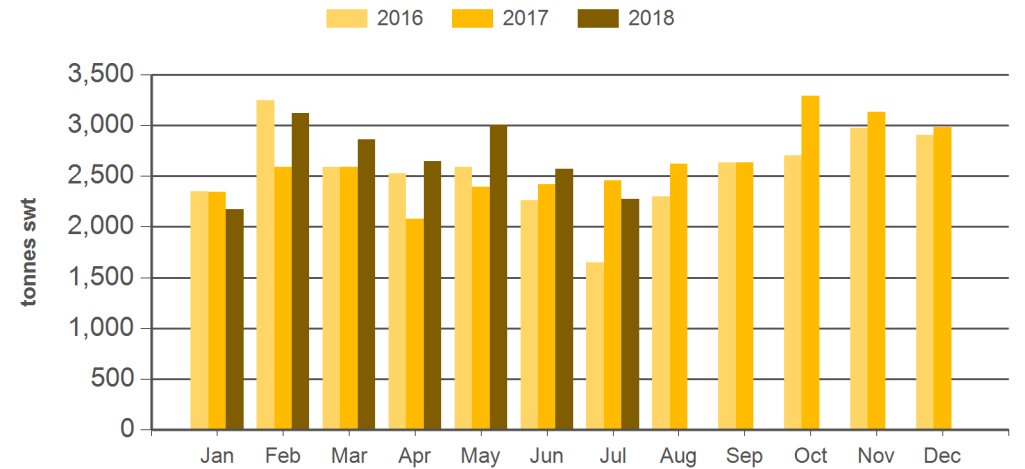

Source: DAWR. SWT = Shipped weight. YTD = Calendar year-to-July. Y-O-Y = Year-on-year. M-O-M = Month-on-month. For further information email [marketinfo@mla.com.au](mailto:marketinfo@mla.com.au). Beef offal includes beef and veal offal. Sheep offal includes sheep and lamb offal.

**Year-to-July beef offal exports**

Source: DAWR, Prepared by MLA

**Year-to-July sheep offal exports**

Source: DAWR, Prepared by MLA

**Monthly beef offal exports**

Source: DAWR, Prepared by MLA

**Monthly sheep offal exports**