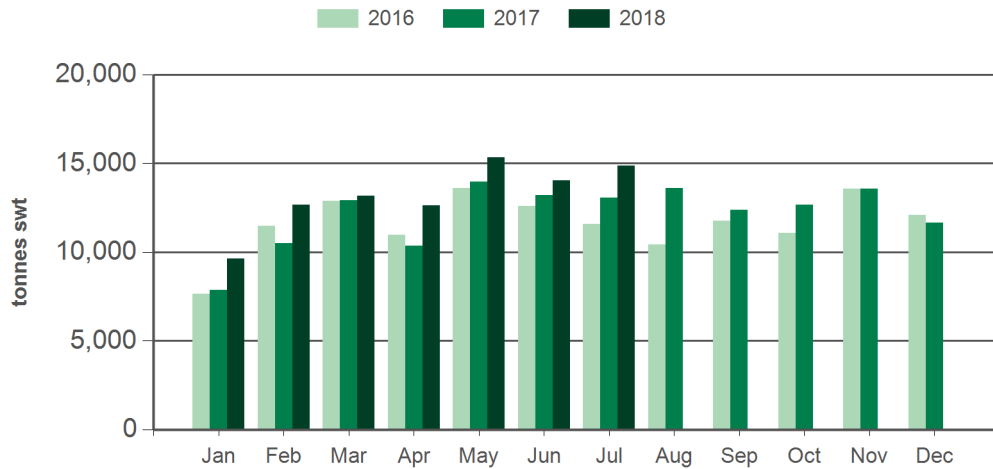

Source: DAWR. SWT = Shipped weight. YTD = Calendar year-to-July. Y-O-Y = Year-on-year. M-O-M = Month-on-month. For further information email [marketinfo@mla.com.au](mailto:marketinfo@mla.com.au). Beef offal includes beef and veal offal. Sheep offal includes sheep and lamb offal.

**Year-to-July beef offal exports**

Source: DAWR, Prepared by MLA

**Year-to-July sheep offal exports**

Source: DAWR, Prepared by MLA

**Monthly beef offal exports**

Source: DAWR, Prepared by MLA

**Monthly sheep offal exports**