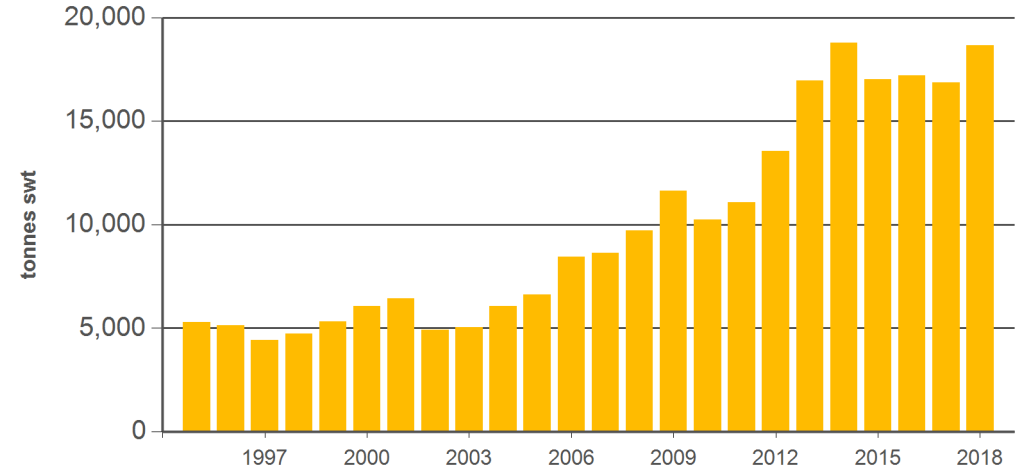

Year-to-July sheep offal exports

Source: DAWR, Prepared by MLA