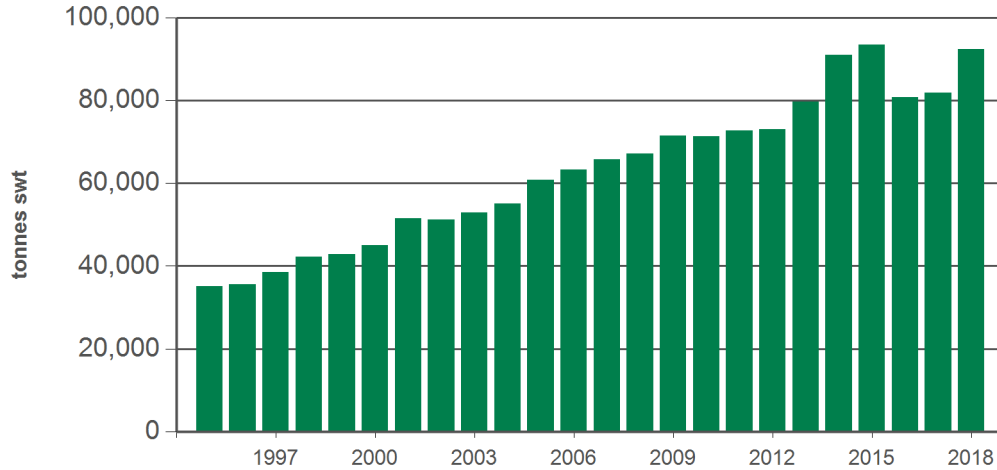

Year-to-July beef offal exports

Source: DAWR, Prepared by MLA