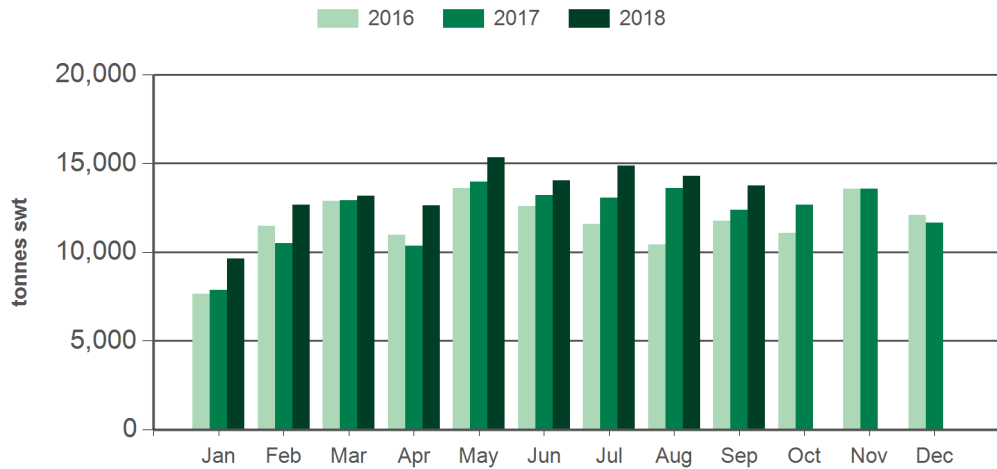

Source: DAWR. SWT = Shipped weight. YTD = Calendar year-to-September. Y-O-Y = Year-on-year. M-O-M = Month-on-month. For further information email marketinfo@mla.com.au. Beef offal includes beef and veal offal. Sheep offal includes sheep and lamb offal.

Year-to-September beef offal exports

Source: DAWR, Prepared by MLA

Year-to-September sheep offal exports

Source: DAWR, Prepared by MLA

Monthly beef offal exports

Source: DAWR, Prepared by MLA

Monthly sheep offal exports