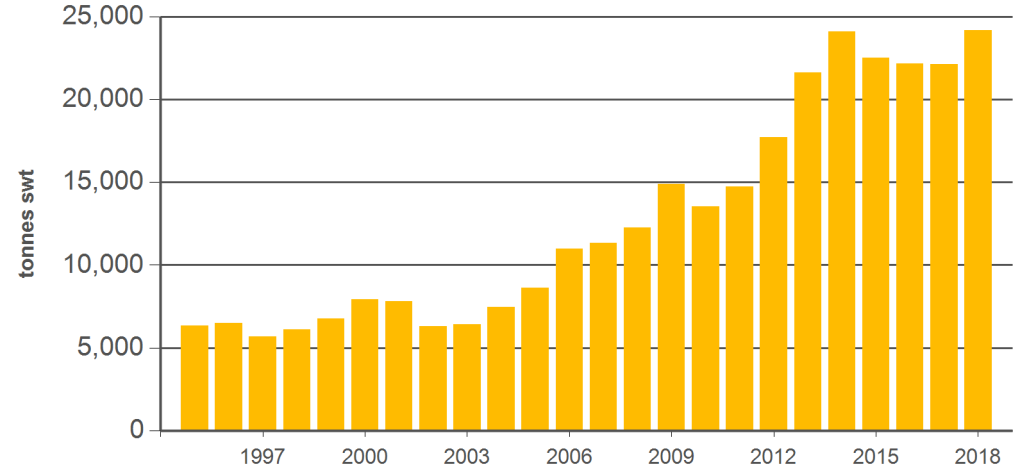

Year-to-September sheep offal exports

Source: DAWR, Prepared by MLA