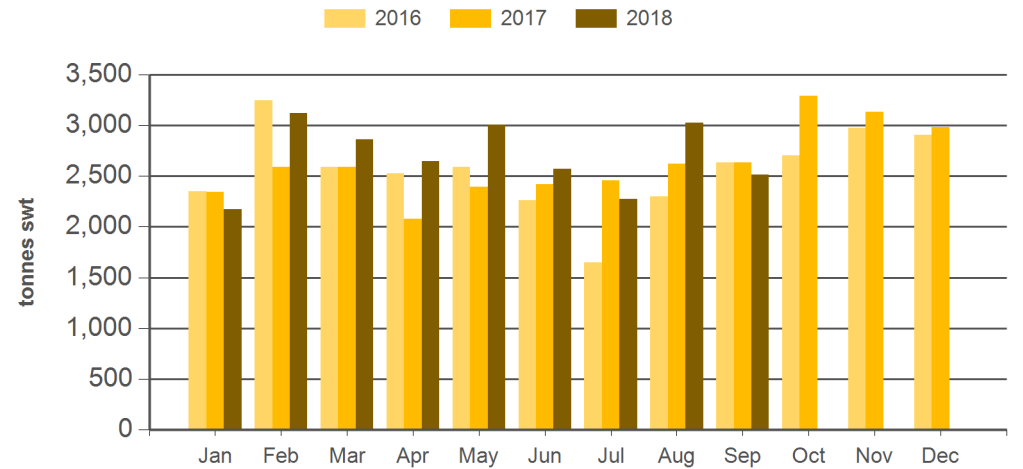

Source: DAWR. SWT = Shipped weight. YTD = Calendar year-to-September. Y-O-Y = Year-on-year. M-O-M = Month-on-month. For further information email marketinfo@mla.com.au. Beef offal includes beef and veal offal. Sheep offal includes sheep and lamb offal.

Year-to-September beef offal exports

Source: DAWR, Prepared by MLA

Year-to-September sheep offal exports

Source: DAWR, Prepared by MLA

Monthly beef offal exports

Source: DAWR, Prepared by MLA

Monthly sheep offal exports