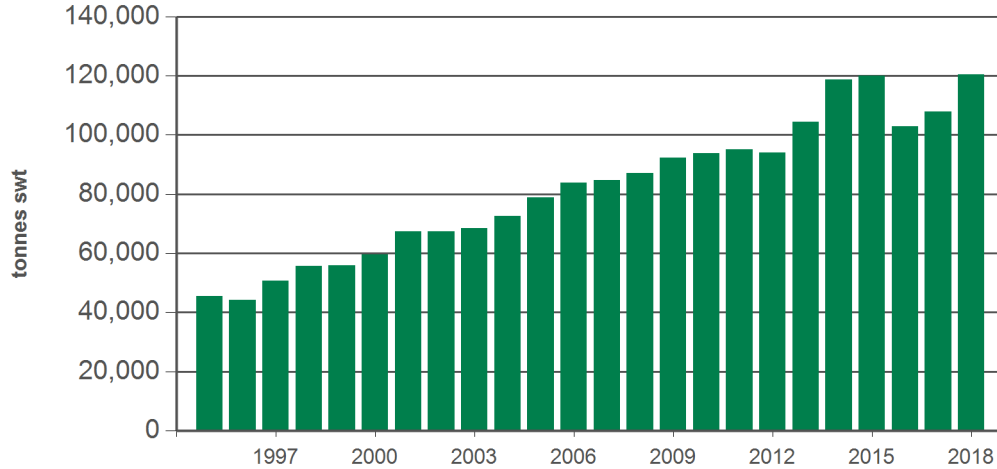

Year-to-September beef offal exports

Source: DAWR, Prepared by MLA