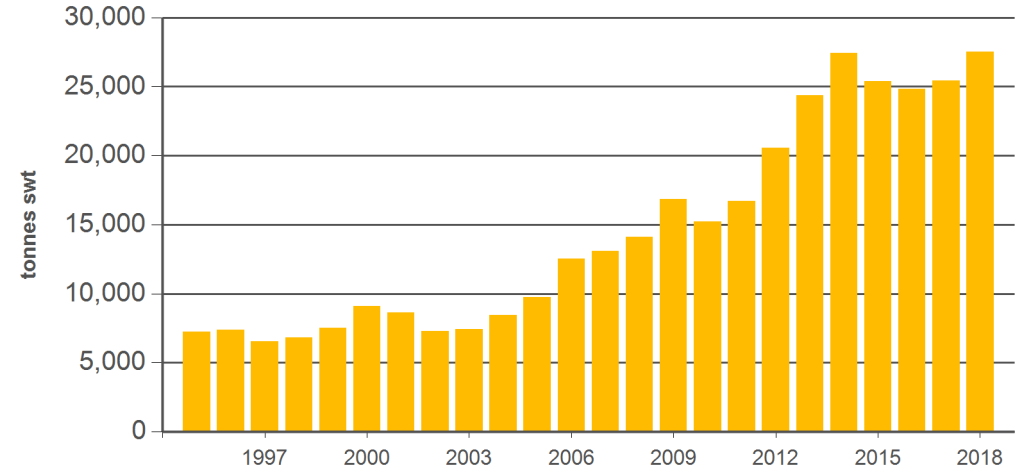

Year-to-October sheep offal exports

Source: DAWR, Prepared by MLA