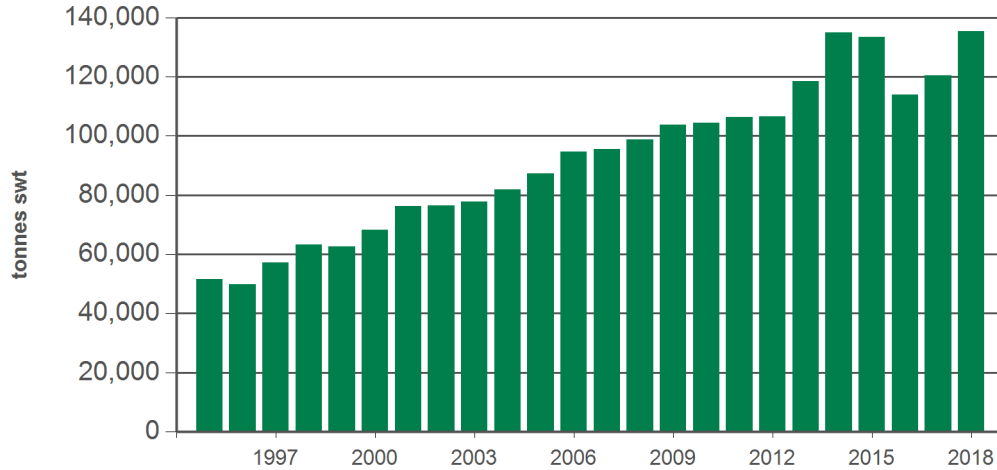

Year-to-October beef offal exports

Source: DAWR, Prepared by MLA