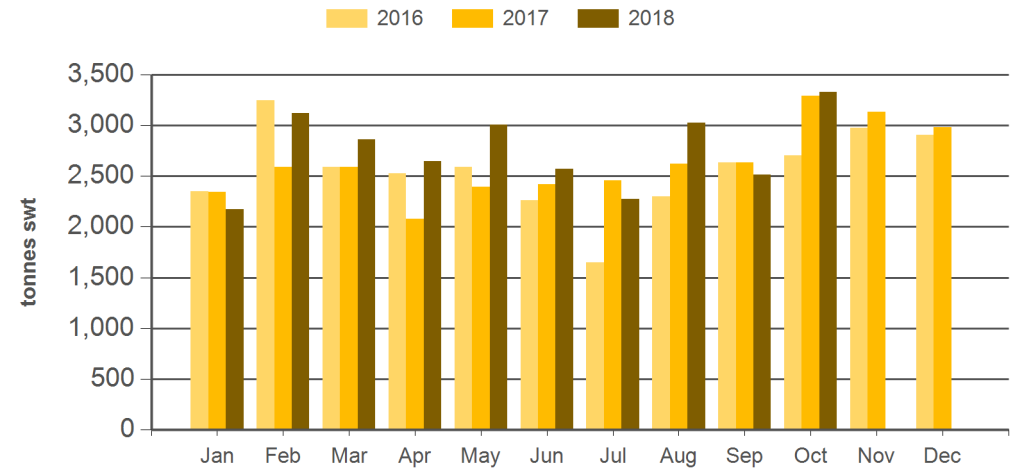

Source: DAWR. SWT = Shipped weight. YTD = Calendar year-to-October. Y-O-Y = Year-on-year. M-O-M = Month-on-month. For further information email [marketinfo@mla.com.au](mailto:marketinfo@mla.com.au). Beef offal includes beef and veal offal. Sheep offal includes sheep and lamb offal.

**Year-to-October beef offal exports**

Source: DAWR, Prepared by MLA

**Year-to-October sheep offal exports**

Source: DAWR, Prepared by MLA

**Monthly beef offal exports**

Source: DAWR, Prepared by MLA

**Monthly sheep offal exports**