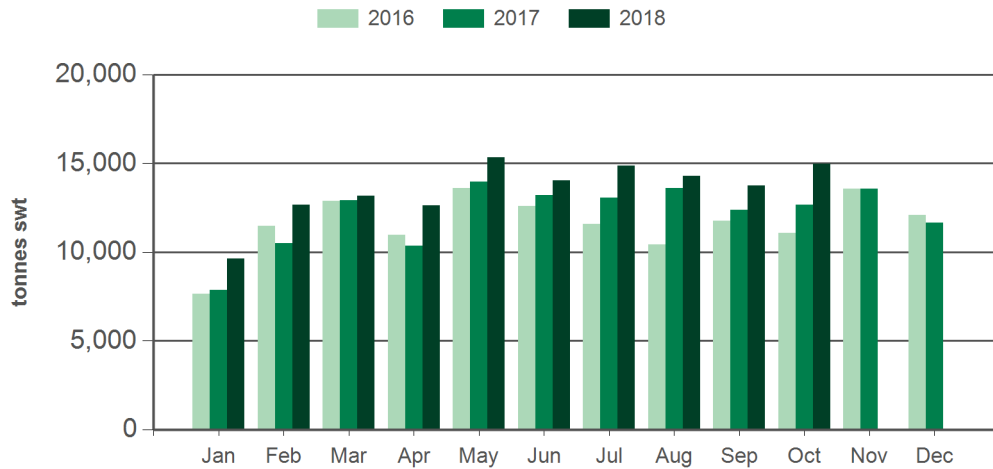

Source: DAWR. SWT = Shipped weight. YTD = Calendar year-to-October. Y-O-Y = Year-on-year. M-O-M = Month-on-month. For further information email [marketinfo@mla.com.au](mailto:marketinfo@mla.com.au). Beef offal includes beef and veal offal. Sheep offal includes sheep and lamb offal.

**Year-to-October beef offal exports**

Source: DAWR, Prepared by MLA

**Year-to-October sheep offal exports**

Source: DAWR, Prepared by MLA

**Monthly beef offal exports**

Source: DAWR, Prepared by MLA

**Monthly sheep offal exports**