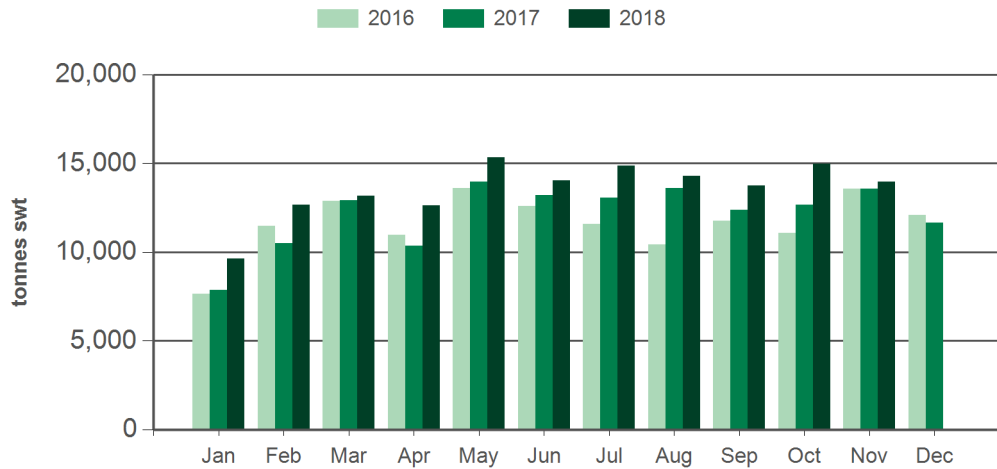

Source: DAWR. SWT = Shipped weight. YTD = Calendar year-to-November. Y-O-Y = Year-on-year. M-O-M = Month-on-month. For further information email marketinfo@mla.com.au. Beef offal includes beef and veal offal. Sheep offal includes sheep and lamb offal.

Year-to-November beef offal exports

Source: DAWR, Prepared by MLA

Year-to-November sheep offal exports

Source: DAWR, Prepared by MLA

Monthly beef offal exports

Source: DAWR, Prepared by MLA

Monthly sheep offal exports