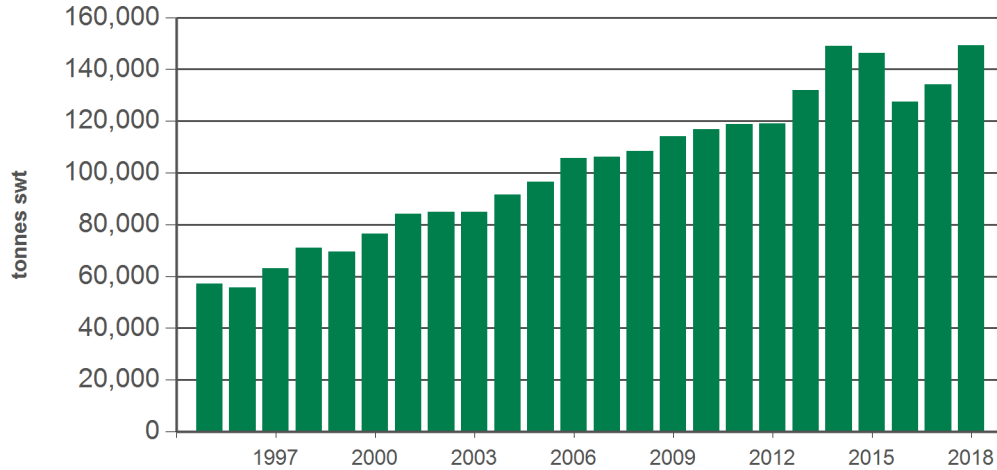

Year-to-November beef offal exports

Source: DAWR, Prepared by MLA