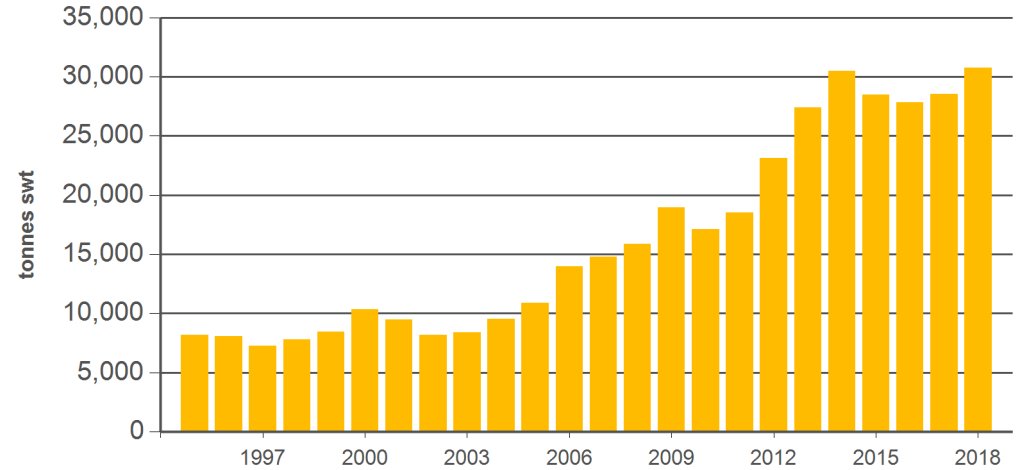

Year-to-November sheep offal exports

Source: DAWR, Prepared by MLA