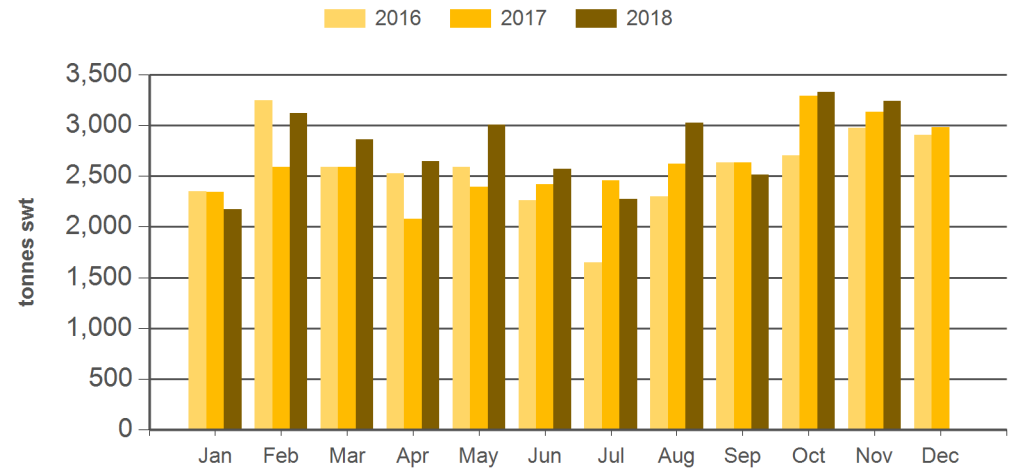

Source: DAWR. SWT = Shipped weight. YTD = Calendar year-to-November. Y-O-Y = Year-on-year. M-O-M = Month-on-month. For further information email marketinfo@mla.com.au. Beef offal includes beef and veal offal. Sheep offal includes sheep and lamb offal.

Year-to-November beef offal exports

Source: DAWR, Prepared by MLA

Year-to-November sheep offal exports

Source: DAWR, Prepared by MLA

Monthly beef offal exports

Source: DAWR, Prepared by MLA

Monthly sheep offal exports