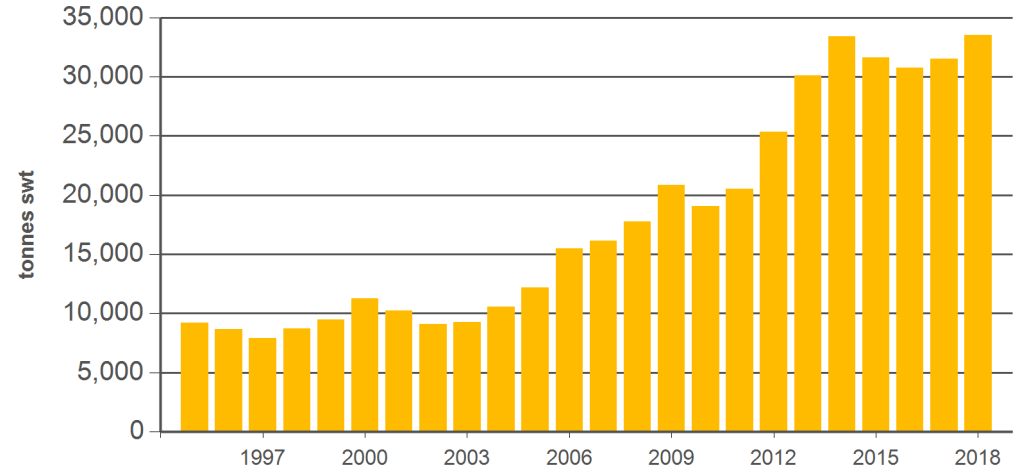

Year-to-December sheep offal exports

Source: DAWR, Prepared by MLA