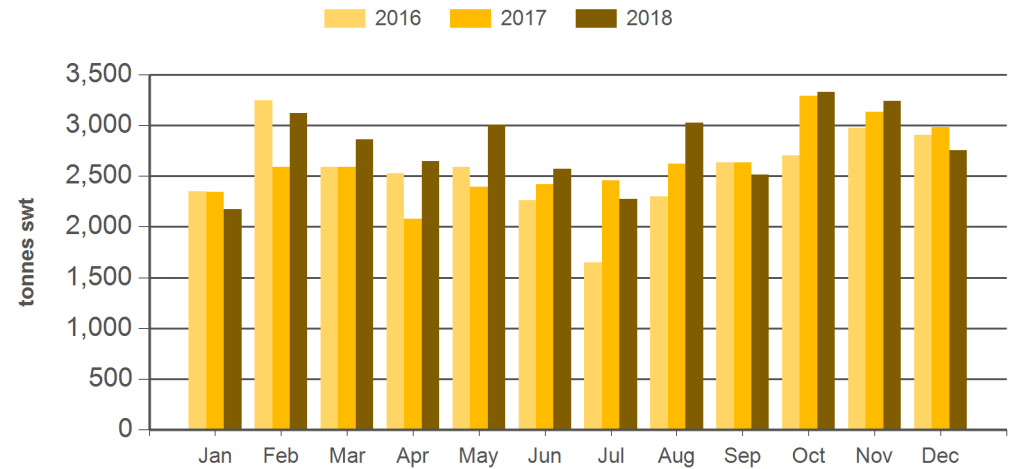

Source: DAWR. SWT = Shipped weight. YTD = Calendar year-to-December. Y-O-Y = Year-on-year. M-O-M = Month-on-month. For further information email [marketinfo@mla.com.au](mailto:marketinfo@mla.com.au). Beef offal includes beef and veal offal. Sheep offal includes sheep and lamb offal.

**Year-to-December beef offal exports**

Source: DAWR, Prepared by MLA

**Year-to-December sheep offal exports**

Source: DAWR, Prepared by MLA

**Monthly beef offal exports**

Source: DAWR, Prepared by MLA

**Monthly sheep offal exports**