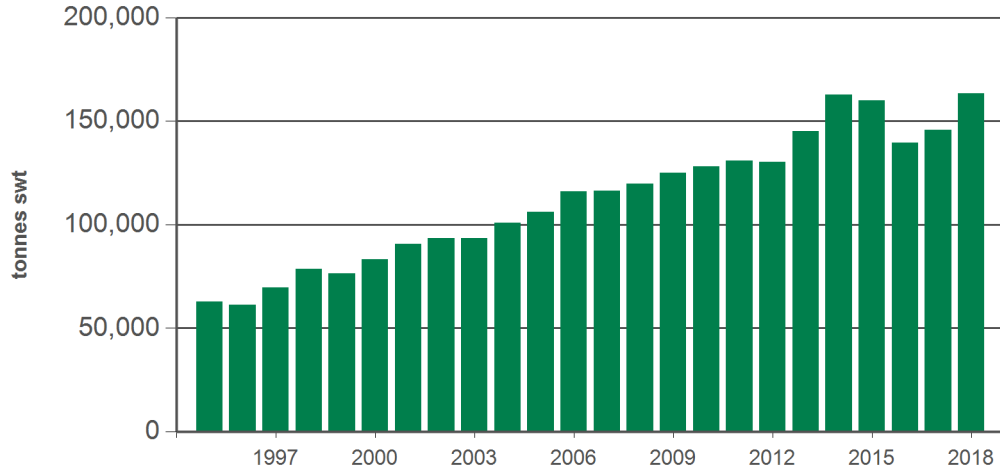

Year-to-December beef offal exports

Source: DAWR, Prepared by MLA