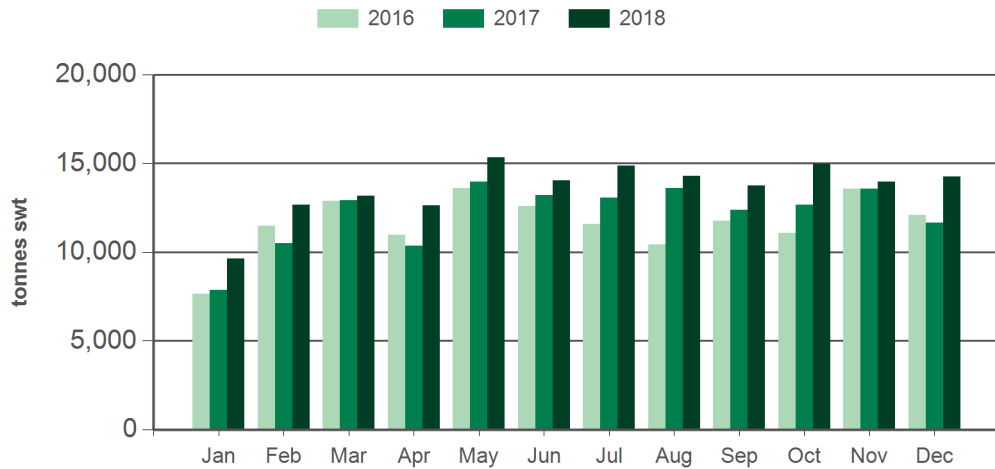

Source: DAWR. SWT = Shipped weight. YTD = Calendar year-to-December. Y-O-Y = Year-on-year. M-O-M = Month-on-month. For further information email [marketinfo@mla.com.au](mailto:marketinfo@mla.com.au). Beef offal includes beef and veal offal. Sheep offal includes sheep and lamb offal.

**Year-to-December beef offal exports**

Source: DAWR, Prepared by MLA

**Year-to-December sheep offal exports**

Source: DAWR, Prepared by MLA

**Monthly beef offal exports**

Source: DAWR, Prepared by MLA

**Monthly sheep offal exports**