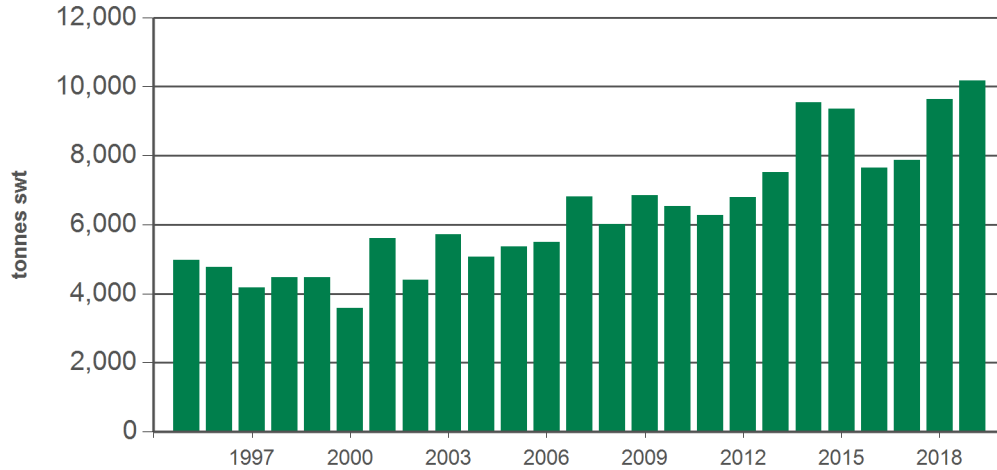

Year-to-January beef offal exports

Source: DAWR, Prepared by MLA