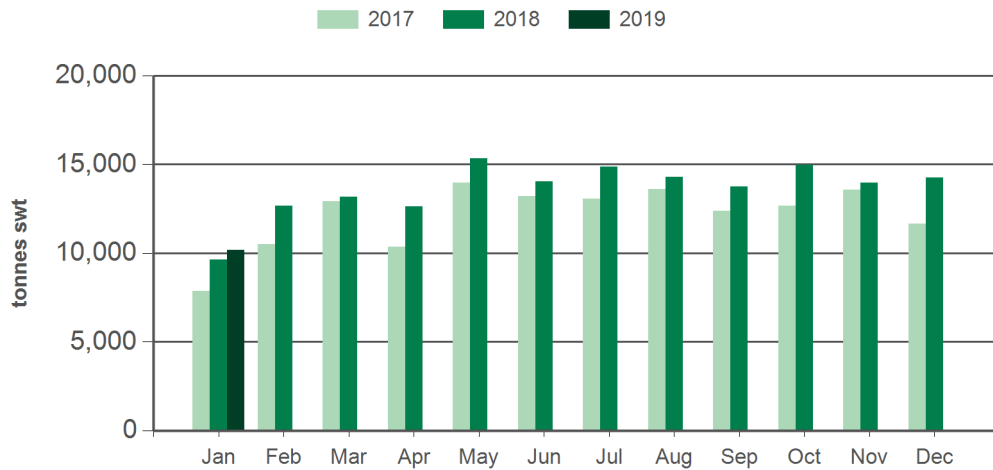

Source: DAWR. SWT = Shipped weight. YTD = Calendar year-to-January. Y-O-Y = Year-on-year. M-O-M = Month-on-month. For further information email [marketinfo@mla.com.au](mailto:marketinfo@mla.com.au). Beef offal includes beef and veal offal. Sheep offal includes sheep and lamb offal.

**Year-to-January beef offal exports**

Source: DAWR, Prepared by MLA

**Year-to-January sheep offal exports**

Source: DAWR, Prepared by MLA

**Monthly beef offal exports**

Source: DAWR, Prepared by MLA

**Monthly sheep offal exports**