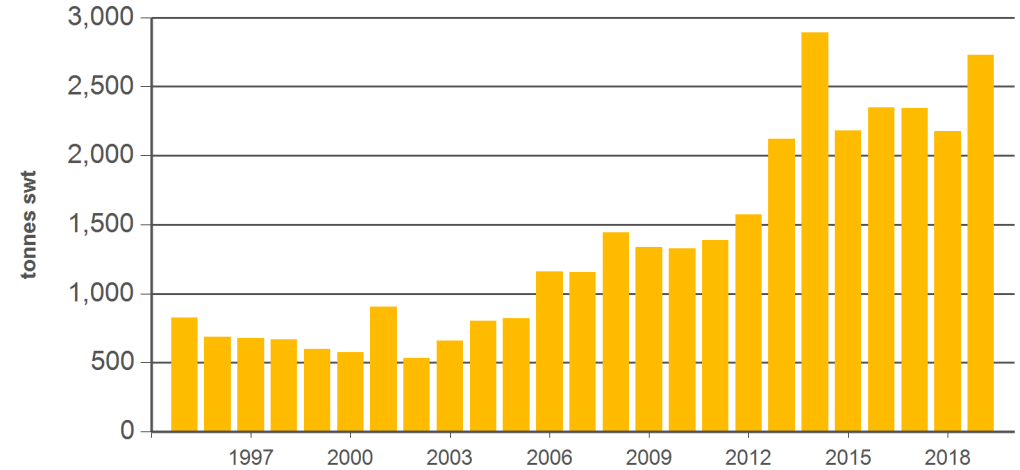

Year-to-January sheep offal exports

Source: DAWR, Prepared by MLA