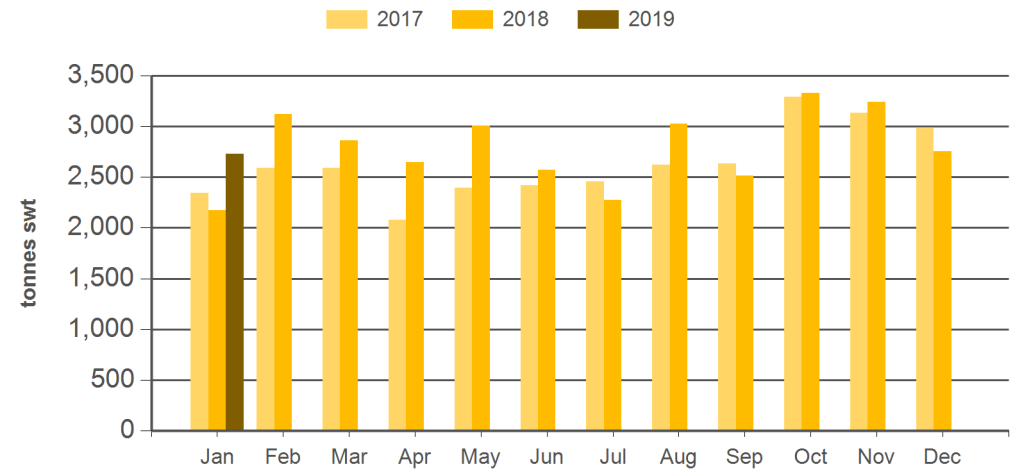

Source: DAWR. SWT = Shipped weight. YTD = Calendar year-to-January. Y-O-Y = Year-on-year. M-O-M = Month-on-month. For further information email [marketinfo@mla.com.au](mailto:marketinfo@mla.com.au). Beef offal includes beef and veal offal. Sheep offal includes sheep and lamb offal.

**Year-to-January beef offal exports**

Source: DAWR, Prepared by MLA

**Year-to-January sheep offal exports**

Source: DAWR, Prepared by MLA

**Monthly beef offal exports**

Source: DAWR, Prepared by MLA

**Monthly sheep offal exports**