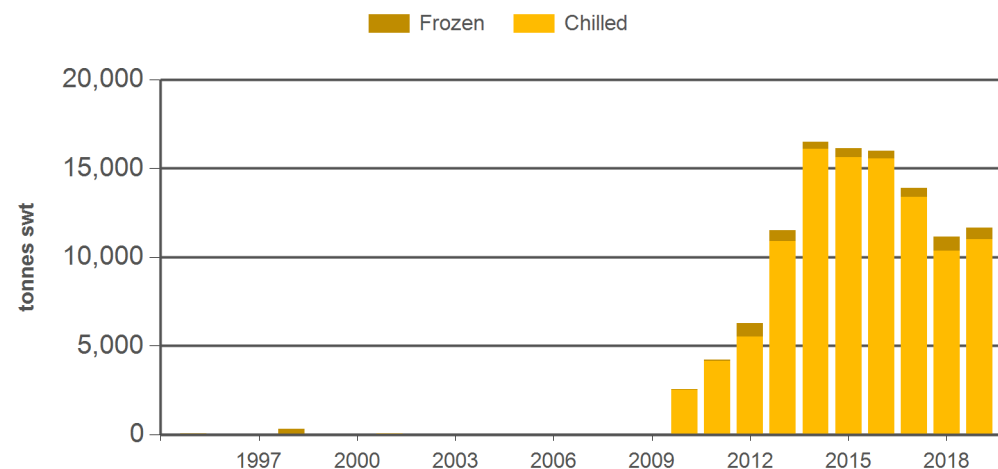

Year-to-December beef exports to the UK

Source: DAWR, Prepared by MLA

Year-to-December grassfed beef exports to the EU

Source: DAWR, Prepared by MLA

Year-to-December grainfed beef exports to the EU

Source: DAWR, Prepared by MLA

Historical beef exports to the European Union (UK inclusive) - Calendar year totals

Volume (tonnes swt)	2004	2005	2006	2007	2008	2009	2010	2011	2012	2013	2014	2015	2016	2017	2018	2019 YTD	Y-O-Y % chg.
Total	6,756	6,469	8,457	5,953	11,876	9,307	9,885	12,836	14,949	19,927	24,619	23,445	20,841	17,873	15,666	14,058	-10
Grainfed	11	28	0	8	37	13	2,546	4,224	6,263	11,502	16,483	16,128	15,980	13,897	11,153	11,645	4
Grassfed	6,745	6,441	8,456	5,945	11,839	9,294	7,339	8,612	8,686	8,425	8,135	7,317	4,862	3,977	4,513	2,414	-47