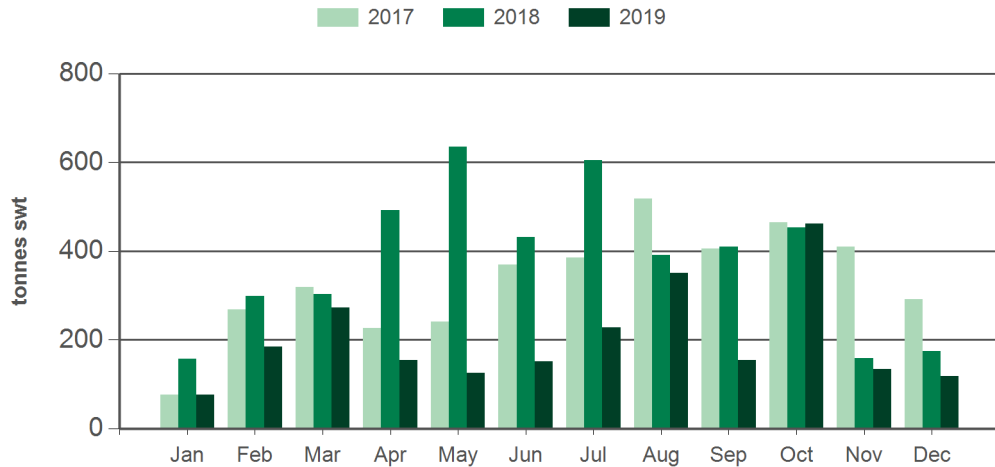

Monthly grassfed beef exports to the EU

Source: DAWR, Prepared by MLA