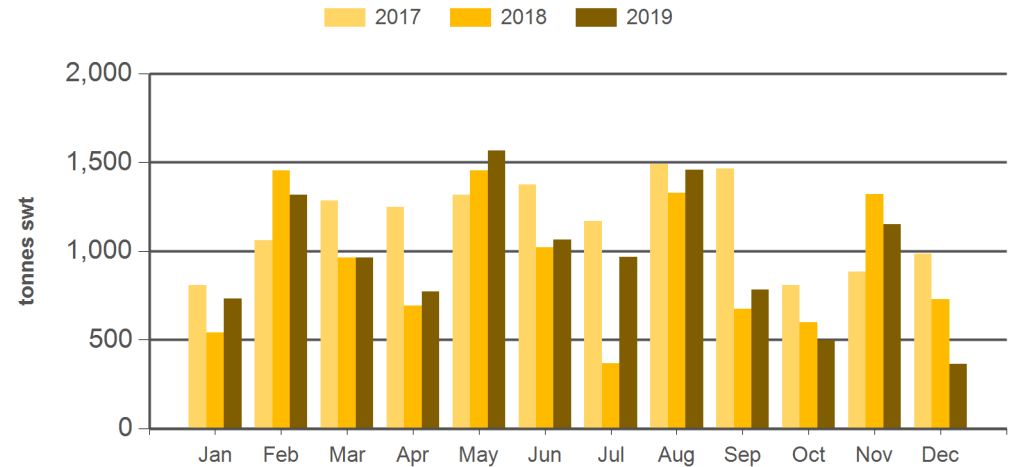

Monthly grainfed beef exports to the EU

Source: DAWR, Prepared by MLA