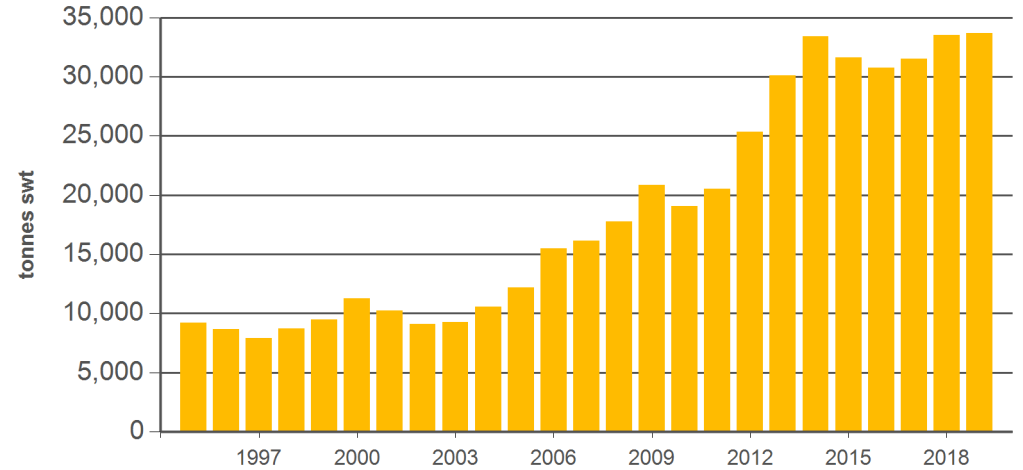

Year-to-December sheep offal exports

Source: DAWR, Prepared by MLA