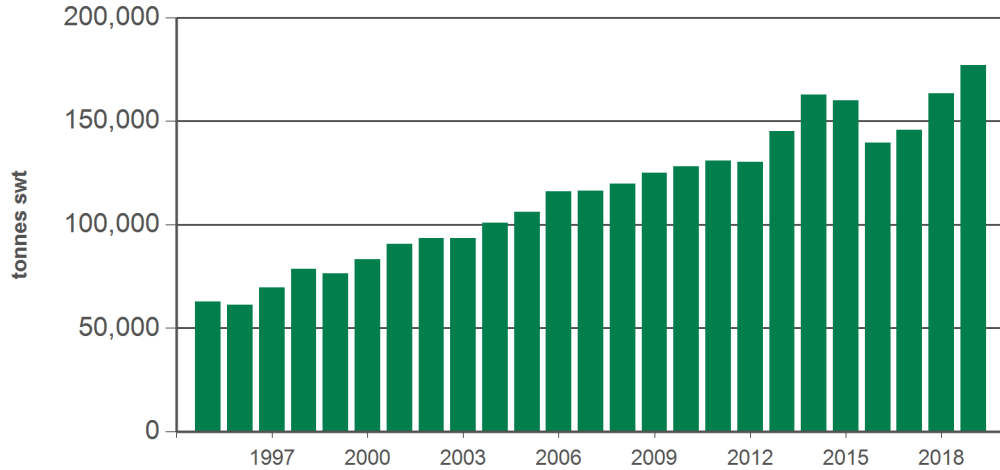

Year-to-December beef offal exports

Source: DAWR, Prepared by MLA