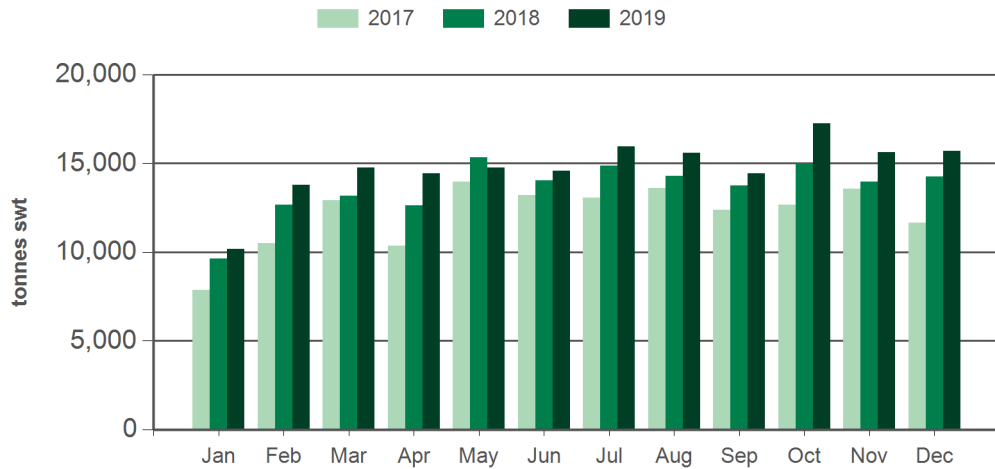

Source: DAWR. SWT = Shipped weight. YTD = Calendar year-to-December. Y-O-Y = Year-on-year. M-O-M = Month-on-month. For further information email globalindustryinsights@mla.com.au. Beef offal includes beef and veal offal. Sheep offal includes sheep and lamb offal.

Year-to-December beef offal exports

Source: DAWR, Prepared by MLA

Year-to-December sheep offal exports

Source: DAWR, Prepared by MLA

Monthly beef offal exports

Source: DAWR, Prepared by MLA

Monthly sheep offal exports