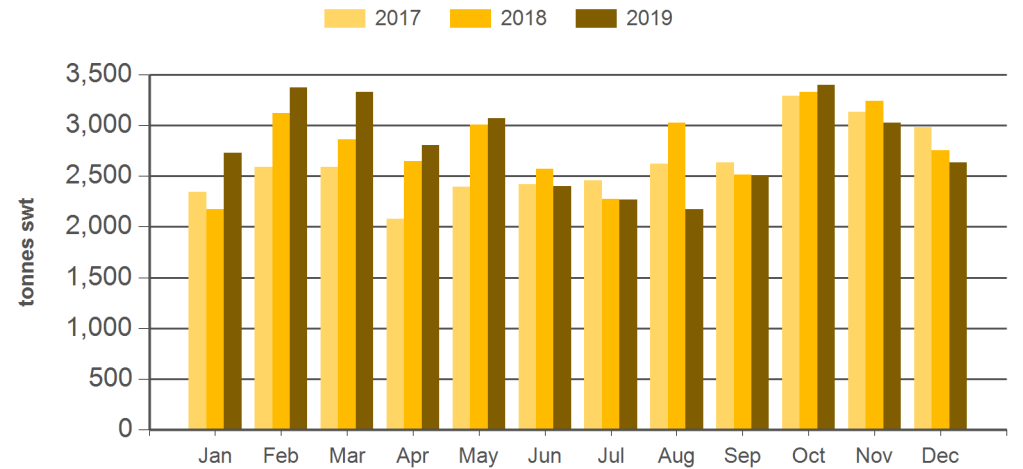

Source: DAWR. SWT = Shipped weight. YTD = Calendar year-to-December. Y-O-Y = Year-on-year. M-O-M = Month-on-month. For further information email globalindustryinsights@mla.com.au. Beef offal includes beef and veal offal. Sheep offal includes sheep and lamb offal.

Year-to-December beef offal exports

Source: DAWR, Prepared by MLA

Year-to-December sheep offal exports

Source: DAWR, Prepared by MLA

Monthly beef offal exports

Source: DAWR, Prepared by MLA

Monthly sheep offal exports