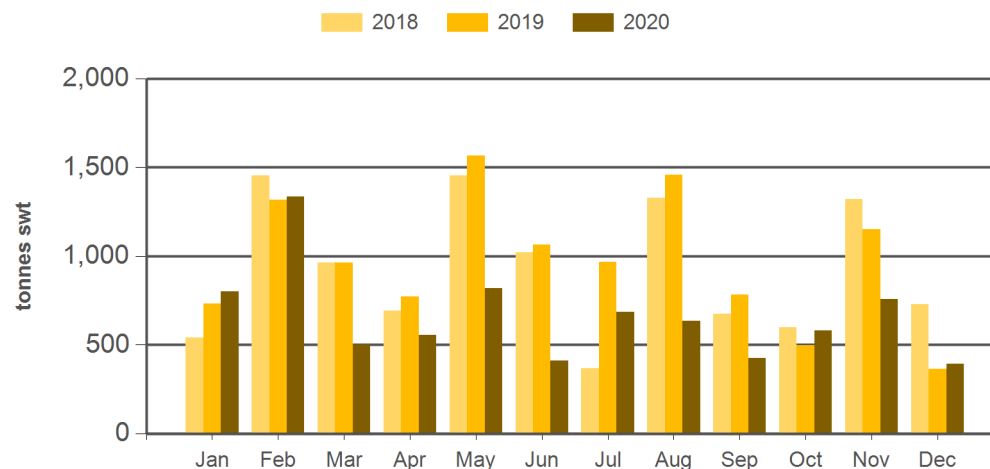

Monthly grainfed beef exports to the EU

Source: DAWR, Prepared by MLA