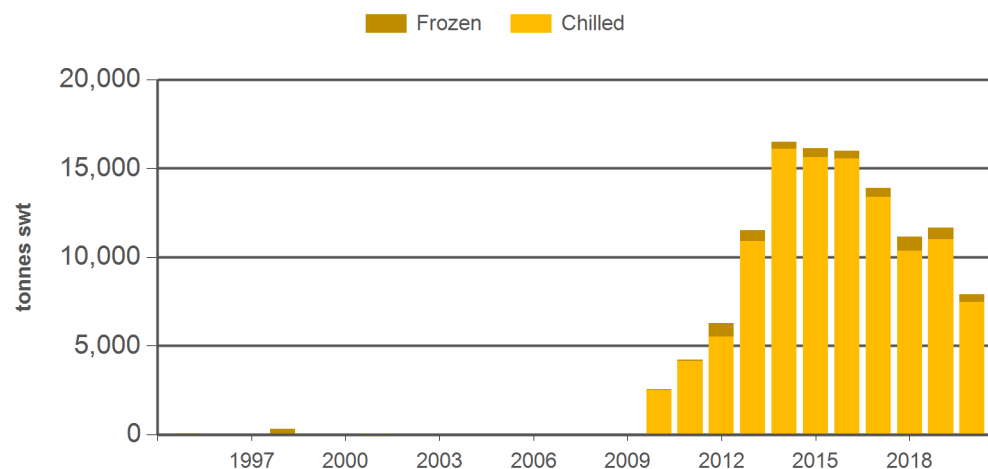

Year-to-December beef exports to the UK

Source: DAWR, Prepared by MLA

Year-to-December grassfed beef exports to the EU

Source: DAWR, Prepared by MLA

Year-to-December grainfed beef exports to the EU

Source: DAWR, Prepared by MLA

Historical beef exports to the European Union (UK inclusive) - Calendar year totals

Volume (tonnes swt)	2005	2006	2007	2008	2009	2010	2011	2012	2013	2014	2015	2016	2017	2018	2019	2020 YTD	Y-O-Y % chg.
Total	6,469	8,457	5,953	11,876	9,307	9,885	12,836	14,949	19,927	24,619	23,445	20,841	17,873	15,666	14,058	8,591	-39
Grainfed	28	0	8	37	13	2,546	4,224	6,263	11,502	16,483	16,128	15,980	13,897	11,153	11,645	7,902	-32
Grassfed	6,441	8,456	5,945	11,839	9,294	7,339	8,612	8,686	8,425	8,135	7,317	4,862	3,977	4,513	2,414	689	-71