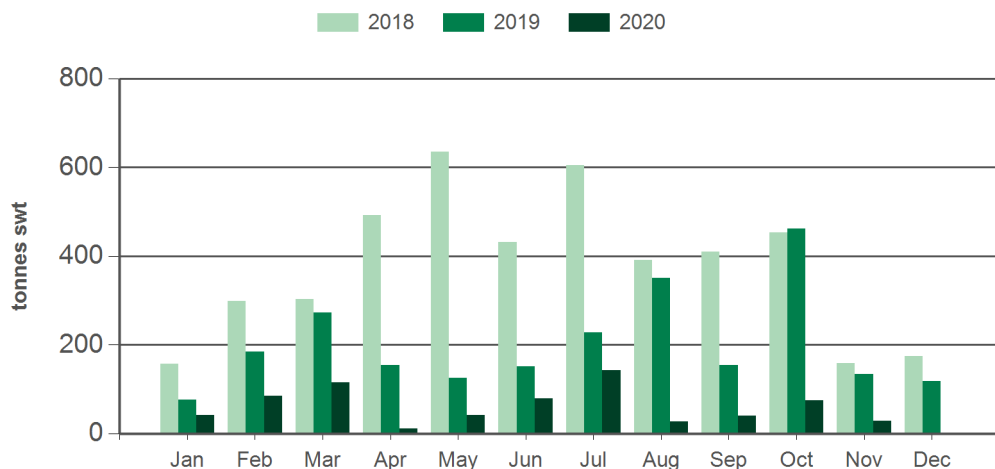

Monthly grassfed beef exports to the EU

Source: DAWR, Prepared by MLA