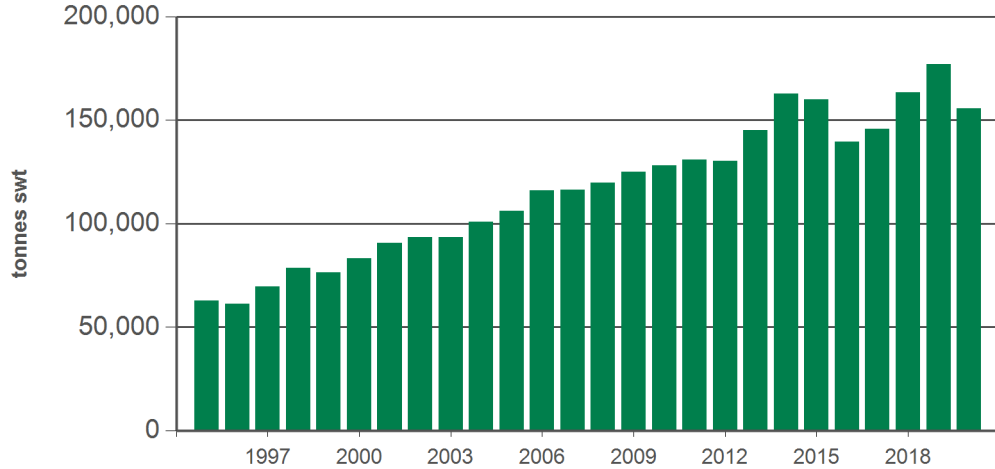

Year-to-December beef offal exports

Source: DAWR, Prepared by MLA