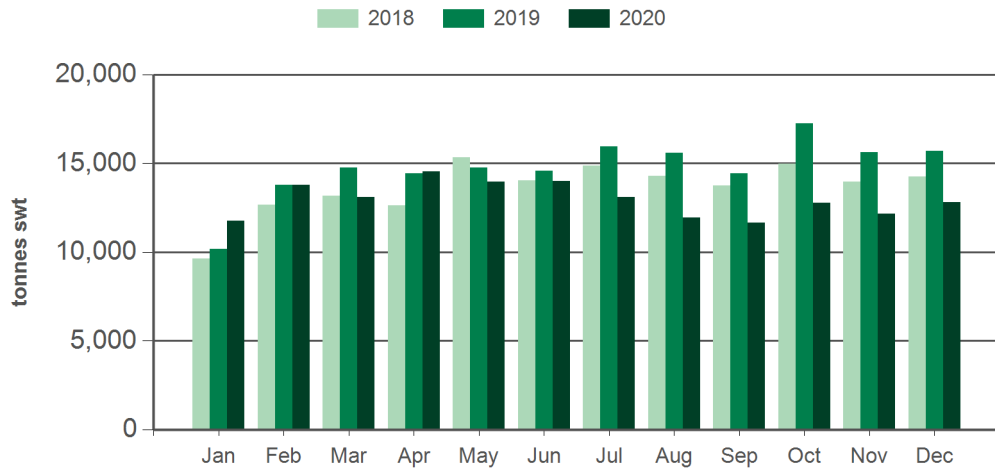

Source: DAWR. SWT = Shipped weight. YTD = Calendar year-to-December. Y-O-Y = Year-on-year. M-O-M = Month-on-month. For further information email globalindustryinsights@mla.com.au. Beef offal includes beef and veal offal. Sheep offal includes sheep and lamb offal.

Year-to-December beef offal exports

Source: DAWR, Prepared by MLA

Year-to-December sheep offal exports

Source: DAWR, Prepared by MLA

Monthly beef offal exports

Source: DAWR, Prepared by MLA

Monthly sheep offal exports