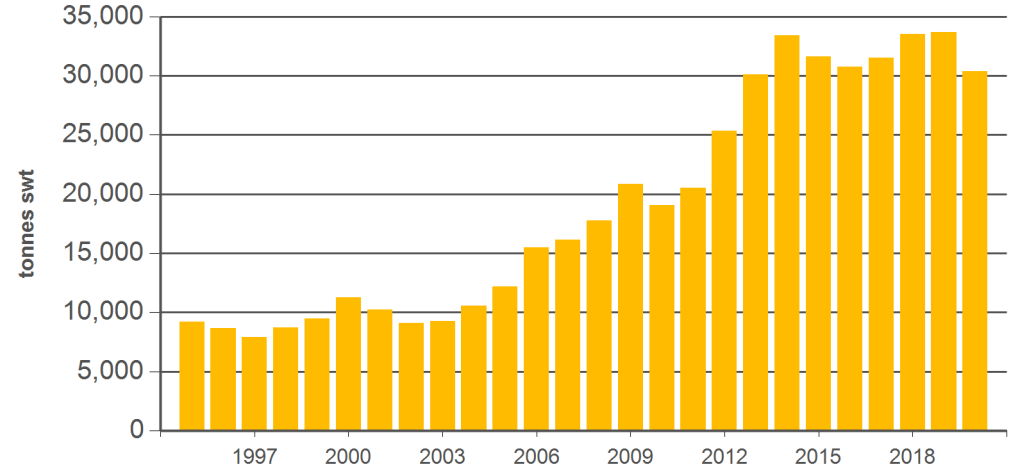

Year-to-December sheep offal exports

Source: DAWR, Prepared by MLA