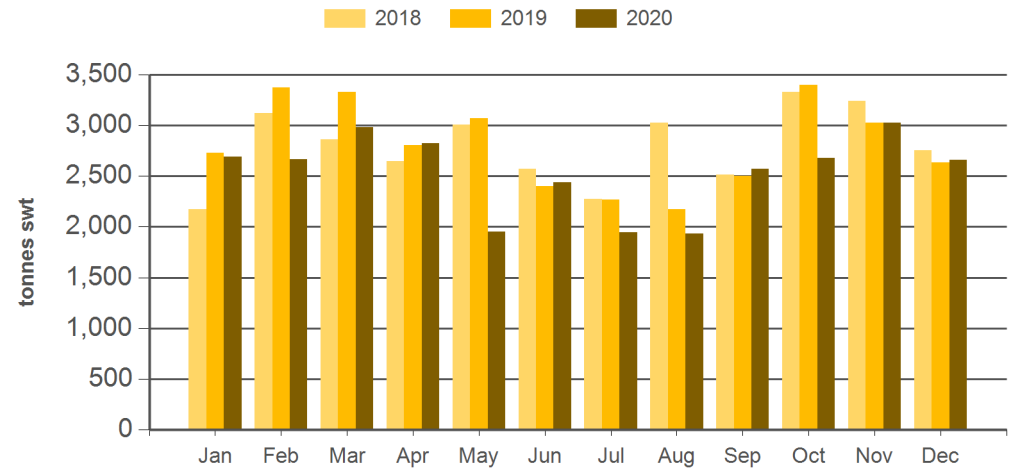

Source: DAWR. SWT = Shipped weight. YTD = Calendar year-to-December. Y-O-Y = Year-on-year. M-O-M = Month-on-month. For further information email globalindustryinsights@mla.com.au. Beef offal includes beef and veal offal. Sheep offal includes sheep and lamb offal.

Year-to-December beef offal exports

Source: DAWR, Prepared by MLA

Year-to-December sheep offal exports

Source: DAWR, Prepared by MLA

Monthly beef offal exports

Source: DAWR, Prepared by MLA

Monthly sheep offal exports