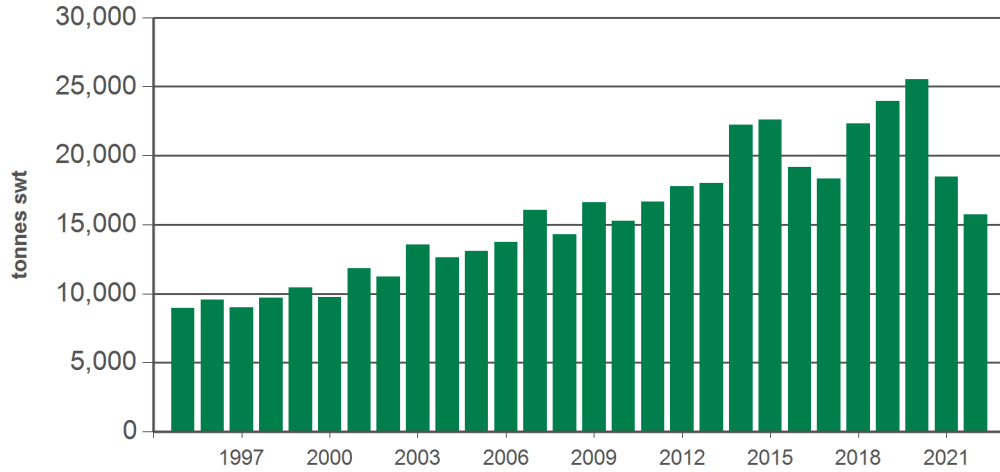

Year-to-February beef offal exports

Source: DAWR, Prepared by MLA