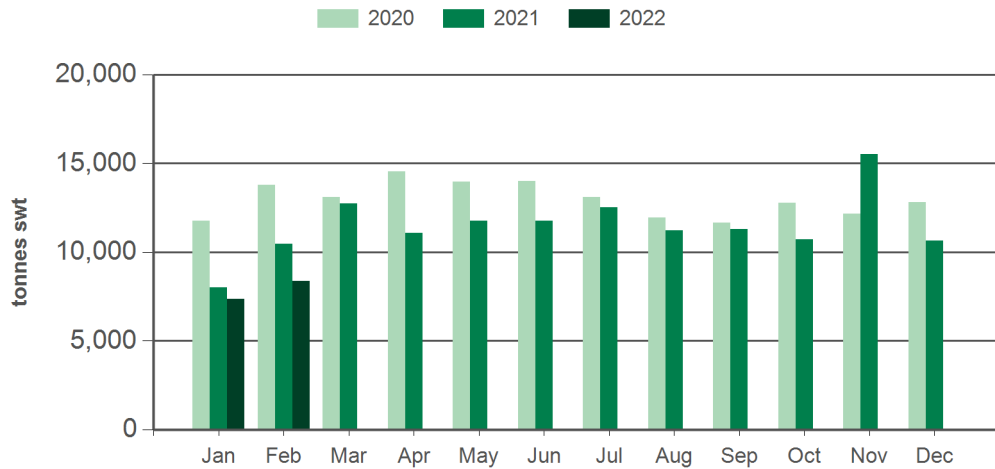

Source: DAWR. SWT = Shipped weight. YTD = Calendar year-to-February. Y-O-Y = Year-on-year. M-O-M = Month-on-month. For further information email globalindustryinsights@mlla.com.au. Beef offal includes beef and veal offal. Sheep offal includes sheep and lamb offal.

Year-to-February beef offal exports

Source: DAWR, Prepared by MLA

Year-to-February sheep offal exports

Source: DAWR, Prepared by MLA

Monthly beef offal exports

Source: DAWR, Prepared by MLA

Monthly sheep offal exports