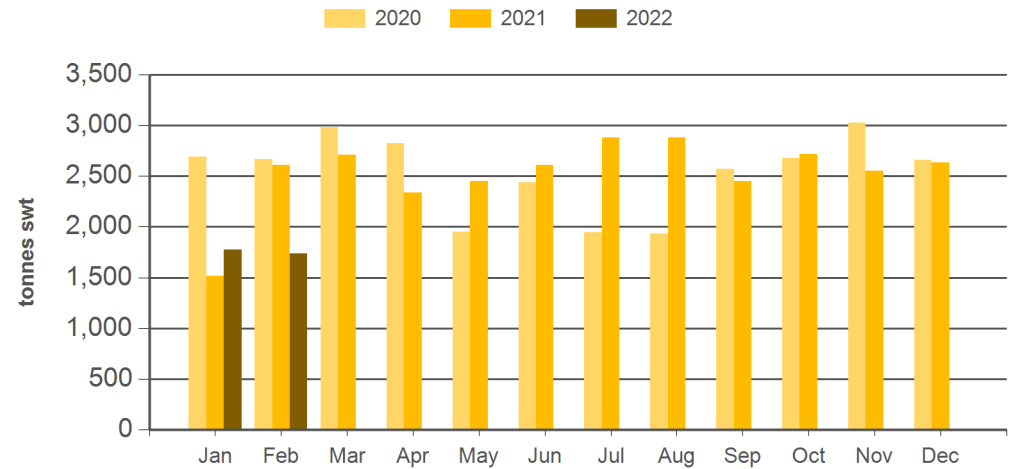

Source: DAWR. SWT = Shipped weight. YTD = Calendar year-to-February. Y-O-Y = Year-on-year. M-O-M = Month-on-month. For further information email globalindustryinsights@mlla.com.au. Beef offal includes beef and veal offal. Sheep offal includes sheep and lamb offal.

Year-to-February beef offal exports

Source: DAWR, Prepared by MLA

Year-to-February sheep offal exports

Source: DAWR, Prepared by MLA

Monthly beef offal exports

Source: DAWR, Prepared by MLA

Monthly sheep offal exports