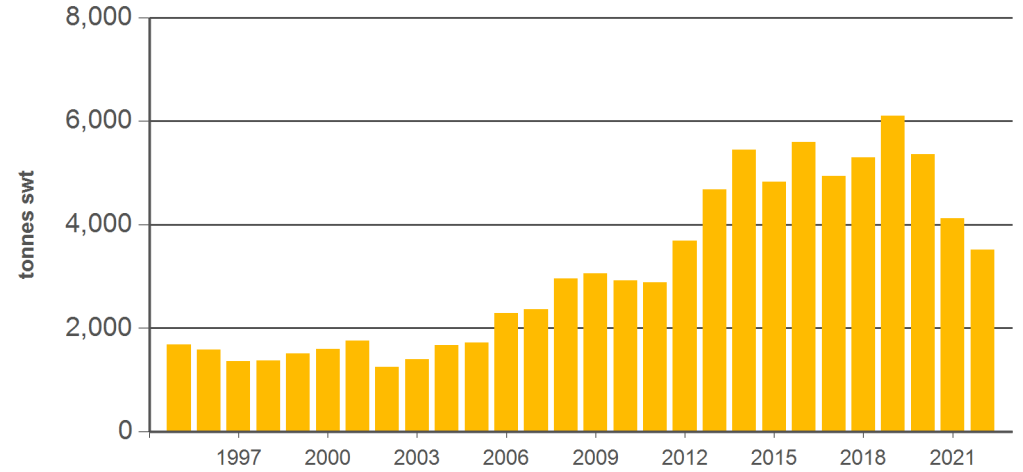

Year-to-February sheep offal exports

Source: DAWR, Prepared by MLA