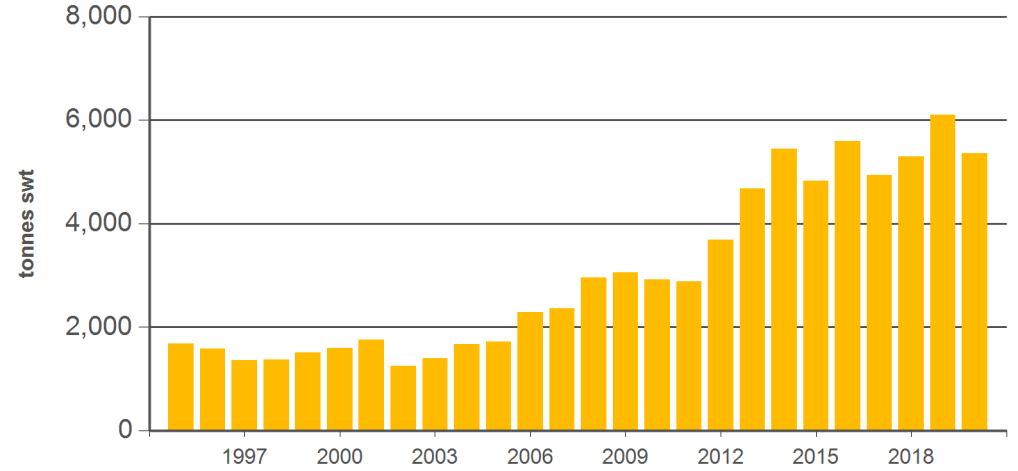

Year-to-February sheep offal exports

Source: DAWR, Prepared by MLA