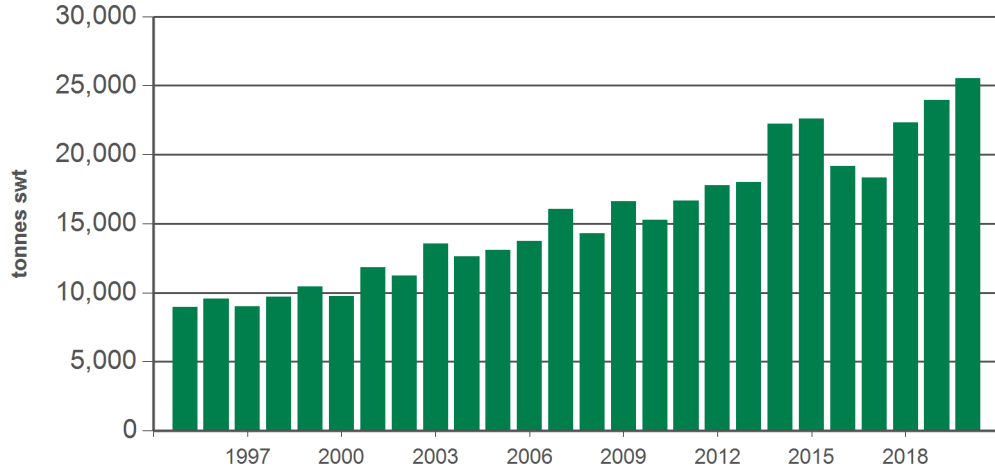

Year-to-February beef offal exports

Source: DAWR, Prepared by MLA