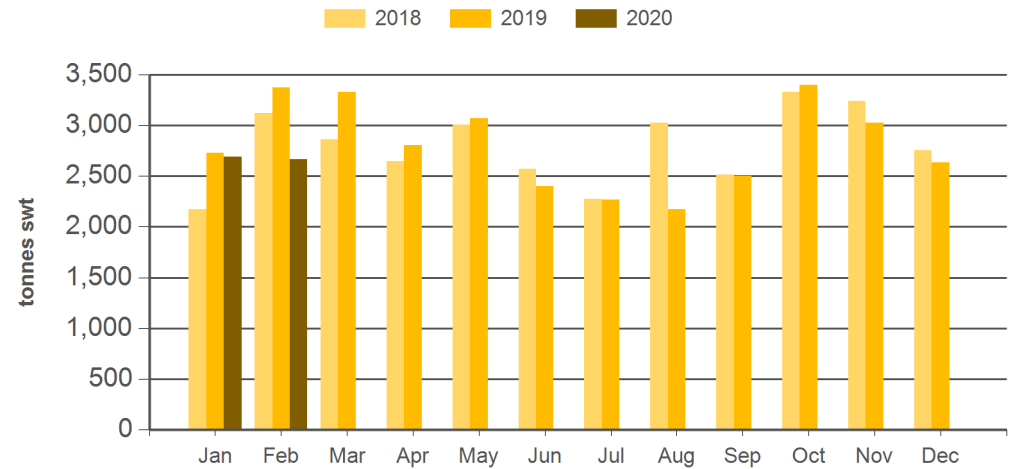

Source: DAWR. SWT = Shipped weight. YTD = Calendar year-to-February. Y-O-Y = Year-on-year. M-O-M = Month-on-month. For further information email globalindustryinsights@mla.com.au. Beef offal includes beef and veal offal. Sheep offal includes sheep and lamb offal.

Year-to-February beef offal exports

Source: DAWR, Prepared by MLA

Year-to-February sheep offal exports

Source: DAWR, Prepared by MLA

Monthly beef offal exports

Source: DAWR, Prepared by MLA

Monthly sheep offal exports