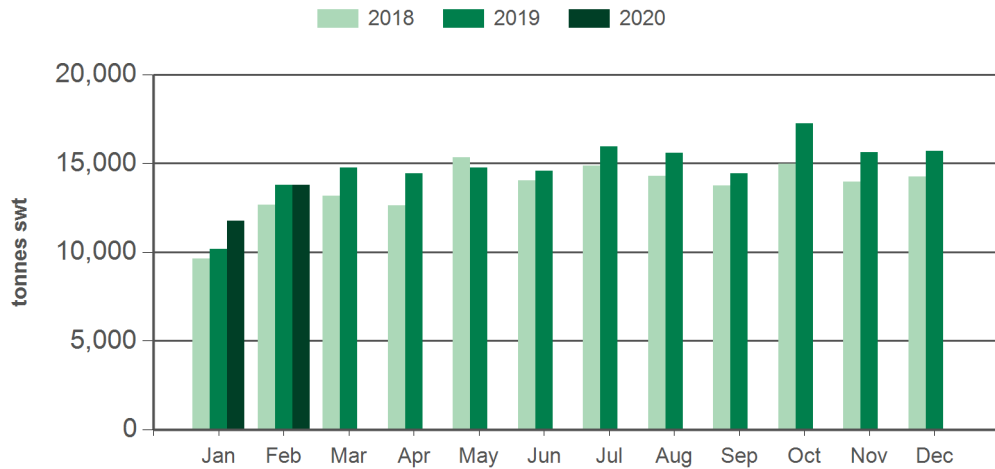

Source: DAWR. SWT = Shipped weight. YTD = Calendar year-to-February. Y-O-Y = Year-on-year. M-O-M = Month-on-month. For further information email globalindustryinsights@mla.com.au. Beef offal includes beef and veal offal. Sheep offal includes sheep and lamb offal.

Year-to-February beef offal exports

Source: DAWR, Prepared by MLA

Year-to-February sheep offal exports

Source: DAWR, Prepared by MLA

Monthly beef offal exports

Source: DAWR, Prepared by MLA

Monthly sheep offal exports