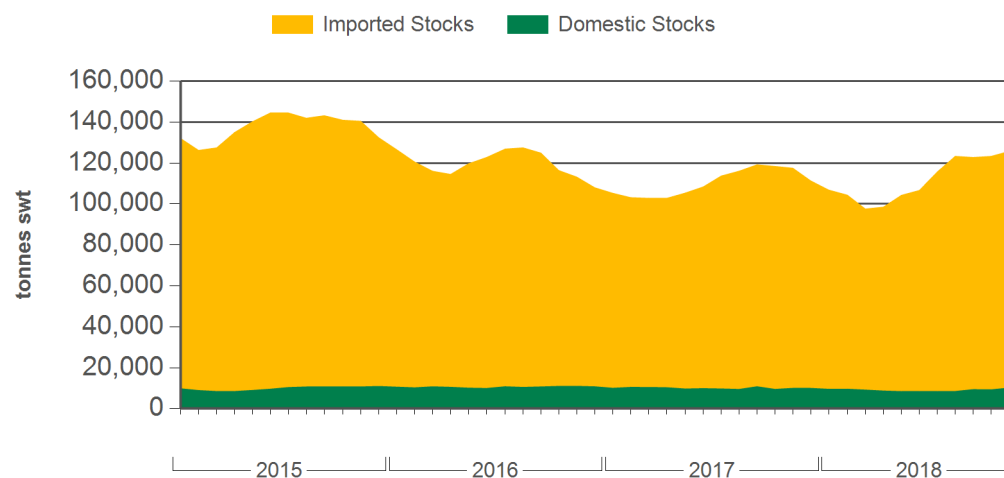

Historical Japan beef inventories

Source: ALIC, Prepared by MLA