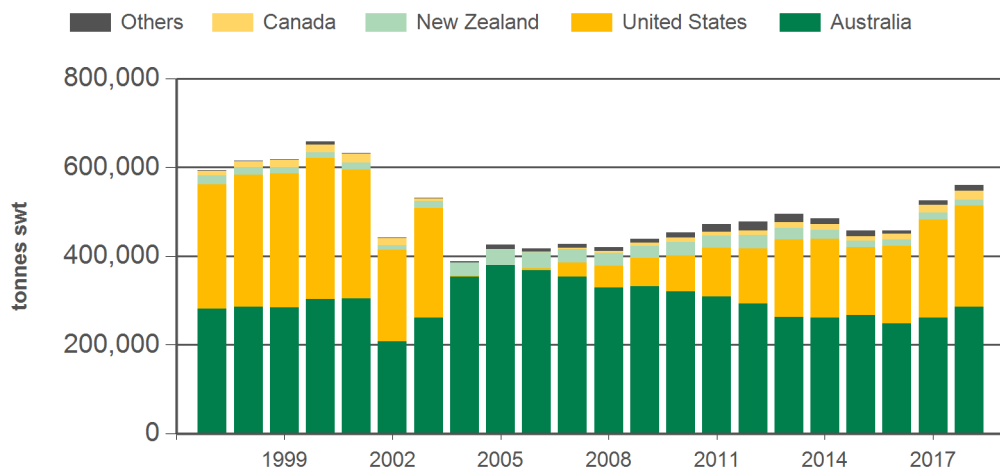

Year-to-November Japan beef imports - volume

Source: Japan Ministry of Finance, Prepared by MLA