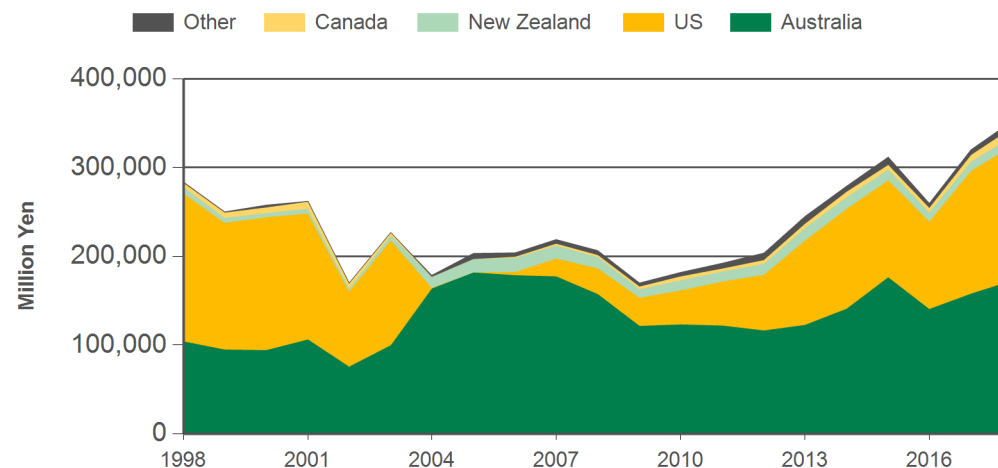

Year-to-November Japan beef imports - value

Source: Japan Ministry of Finance, Prepared by MLA