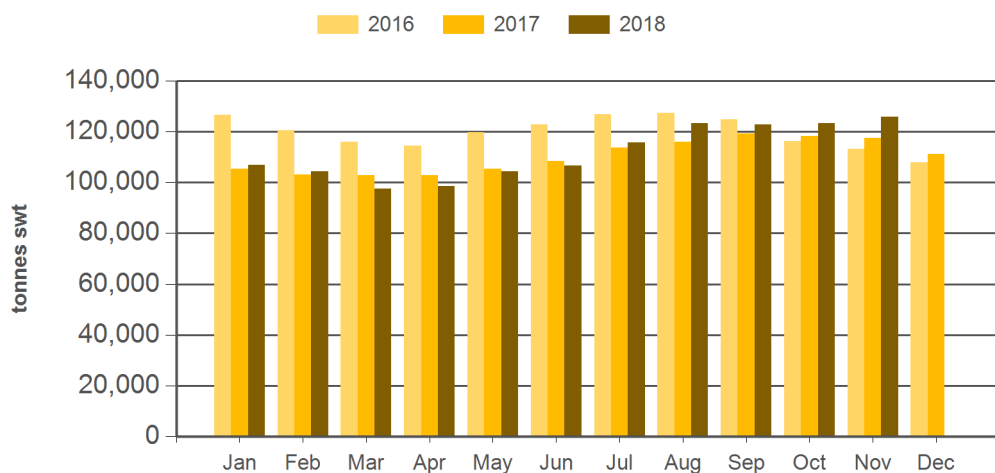

Historical beef imports - Calendar year totals

Volume (tonnes swt)	2003	2004	2005	2006	2007	2008	2009	2010	2011	2012	2013	2014	2015	2016	2017	2018 YTD	Y-O-Y % chg.
Total	576,083	431,817	459,947	460,619	473,668	458,024	481,136	499,531	517,231	514,186	534,254	518,708	493,984	503,086	572,942	559,777	6
Australia	283,698	394,068	411,442	405,620	393,839	358,229	363,907	351,118	338,743	318,400	285,923	280,842	288,580	272,823	287,513	286,194	9
US	267,277	1,276	42	7,321	34,147	54,109	69,192	91,618	120,605	131,921	186,056	188,675	165,435	192,122	239,580	227,983	3
NZ	17,071	33,568	37,954	37,931	33,710	30,792	29,558	31,584	29,737	31,412	29,429	21,943	16,652	16,393	15,748	13,135	-12
Canada	7,463	0	5	2,085	3,368	4,712	8,527	12,926	10,179	11,468	12,691	13,583	9,941	13,458	18,711	20,396	16
Other	574	2,905	10,504	7,662	8,604	10,181	9,951	12,285	17,969	20,985	20,156	13,664	13,377	8,290	11,389	12,069	13

Source: Japan Ministry of Finance. SWT = Shipped weight. YTD = Calendar year-to-November. Y-O-Y = Year-on-year. For further information email marketinfo@mla.com.au.

Monthly Japan beef inventories

Source: ALIC, Prepared by MLA