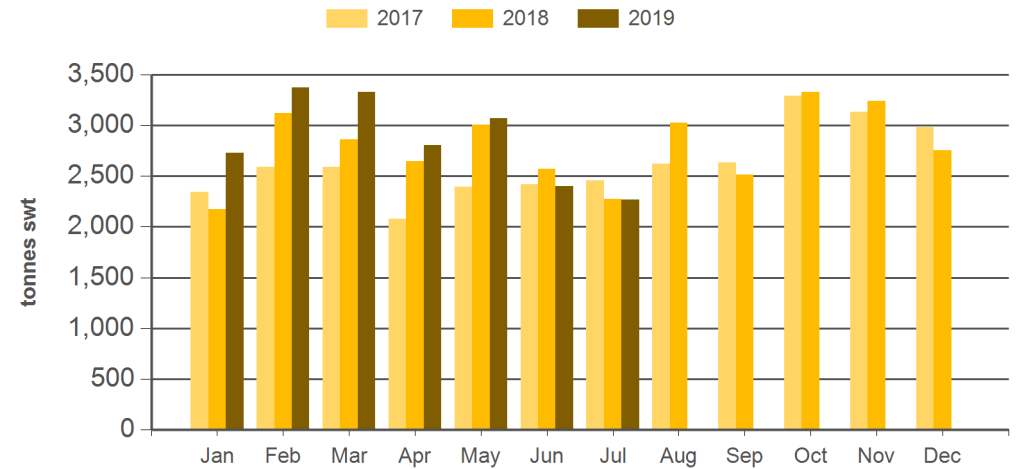

Source: DAWR. SWT = Shipped weight. YTD = Calendar year-to-July. Y-O-Y = Year-on-year. M-O-M = Month-on-month. For further information email globalindustryinsights@mla.com.au. Beef offal includes beef and veal offal. Sheep offal includes sheep and lamb offal.

Year-to-July beef offal exports

Source: DAWR, Prepared by MLA

Year-to-July sheep offal exports

Source: DAWR, Prepared by MLA

Monthly beef offal exports

Source: DAWR, Prepared by MLA

Monthly sheep offal exports