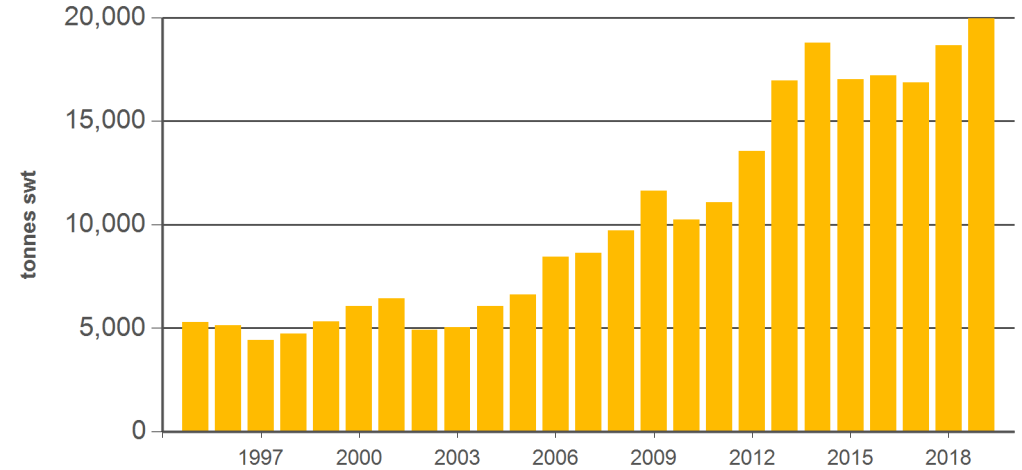

Year-to-July sheep offal exports

Source: DAWR, Prepared by MLA