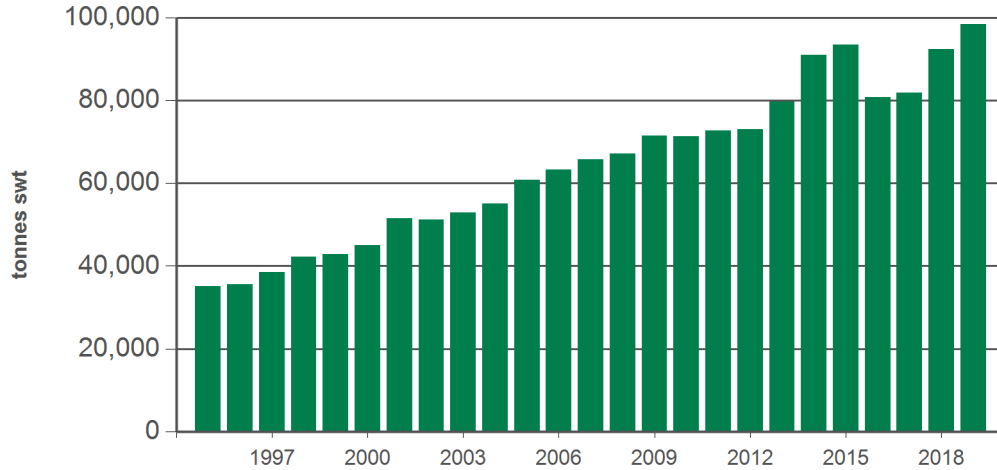

Year-to-July beef offal exports

Source: DAWR, Prepared by MLA