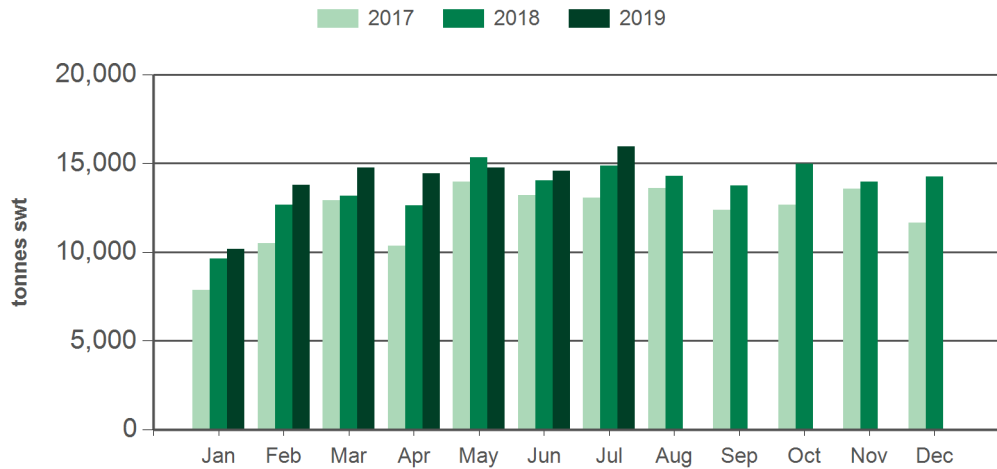

Source: DAWR. SWT = Shipped weight. YTD = Calendar year-to-July. Y-O-Y = Year-on-year. M-O-M = Month-on-month. For further information email globalindustryinsights@mla.com.au. Beef offal includes beef and veal offal. Sheep offal includes sheep and lamb offal.

Year-to-July beef offal exports

Source: DAWR, Prepared by MLA

Year-to-July sheep offal exports

Source: DAWR, Prepared by MLA

Monthly beef offal exports

Source: DAWR, Prepared by MLA

Monthly sheep offal exports