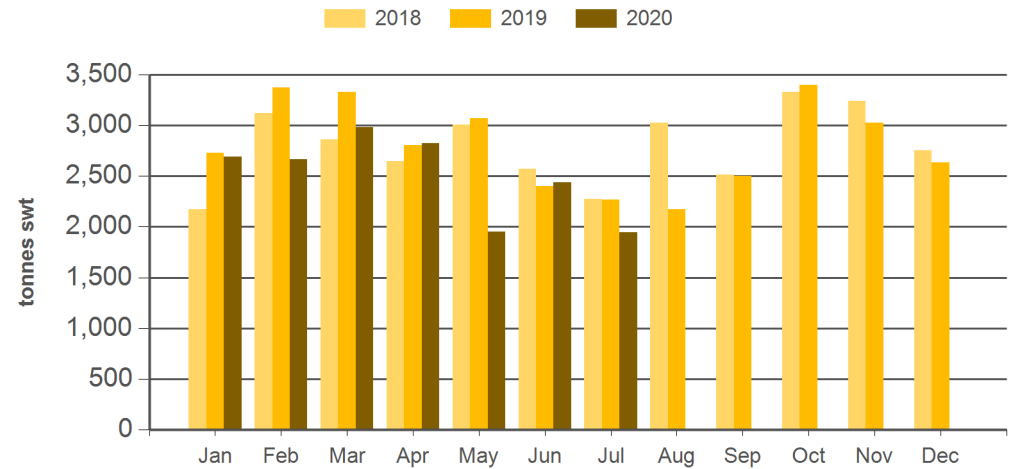

Source: DAWR. SWT = Shipped weight. YTD = Calendar year-to-July. Y-O-Y = Year-on-year. M-O-M = Month-on-month. For further information email globalindustryinsights@mla.com.au. Beef offal includes beef and veal offal. Sheep offal includes sheep and lamb offal.

Year-to-July beef offal exports

Source: DAWR, Prepared by MLA

Year-to-July sheep offal exports

Source: DAWR, Prepared by MLA

Monthly beef offal exports

Source: DAWR, Prepared by MLA

Monthly sheep offal exports