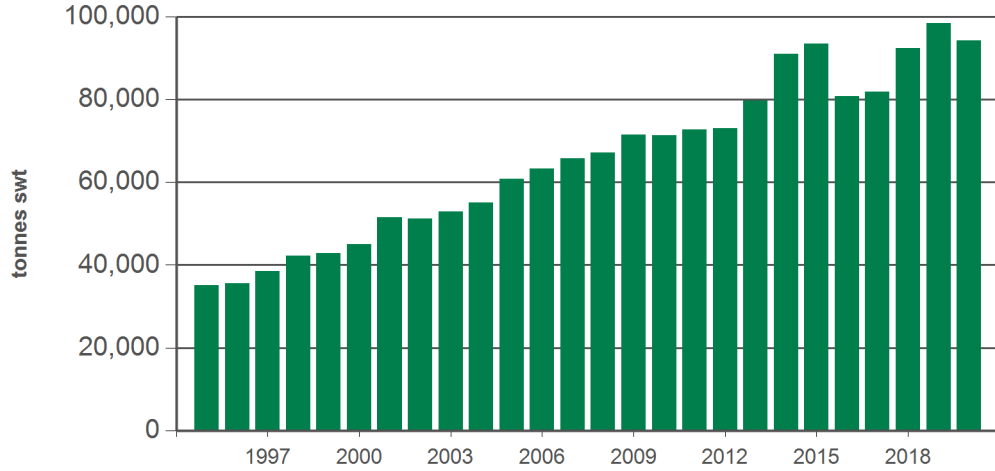

Year-to-July beef offal exports

Source: DAWR, Prepared by MLA