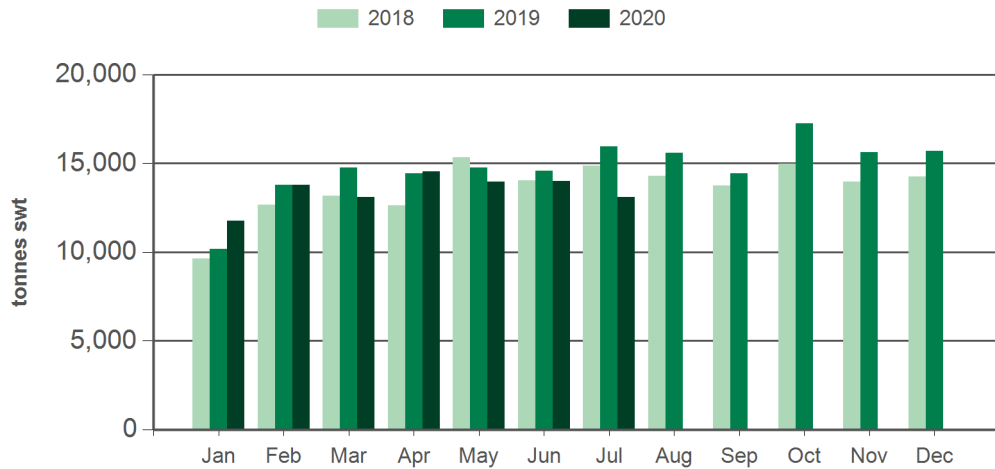

Source: DAWR. SWT = Shipped weight. YTD = Calendar year-to-July. Y-O-Y = Year-on-year. M-O-M = Month-on-month. For further information email globalindustryinsights@mla.com.au. Beef offal includes beef and veal offal. Sheep offal includes sheep and lamb offal.

Year-to-July beef offal exports

Source: DAWR, Prepared by MLA

Year-to-July sheep offal exports

Source: DAWR, Prepared by MLA

Monthly beef offal exports

Source: DAWR, Prepared by MLA

Monthly sheep offal exports