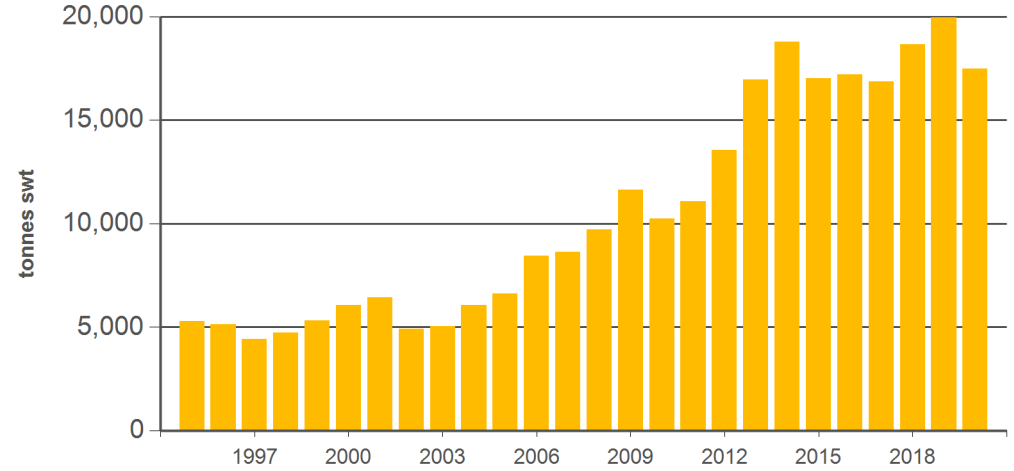

Year-to-July sheep offal exports

Source: DAWR, Prepared by MLA