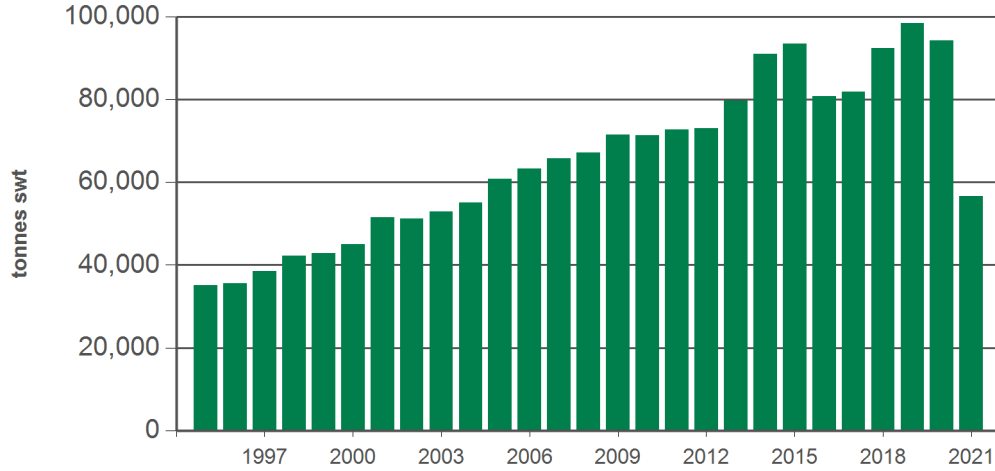

Year-to-July beef offal exports

Source: DAWR, Prepared by MLA