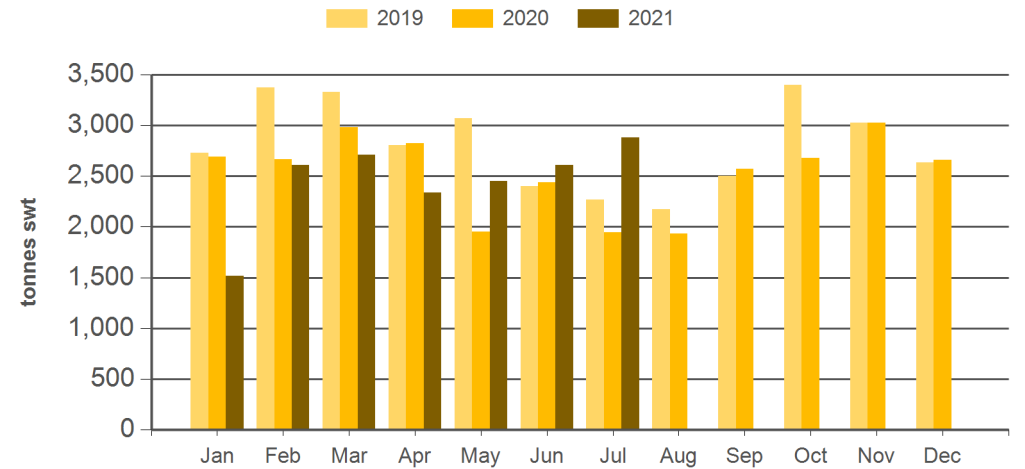

Source: DAWR. SWT = Shipped weight. YTD = Calendar year-to-July. Y-O-Y = Year-on-year. M-O-M = Month-on-month. For further information email [globalindustryinsights@mla.com.au](mailto:globalindustryinsights@mla.com.au). Beef offal includes beef and veal offal. Sheep offal includes sheep and lamb offal.

**Year-to-July beef offal exports**

Source: DAWR, Prepared by MLA

**Year-to-July sheep offal exports**

Source: DAWR, Prepared by MLA

**Monthly beef offal exports**

Source: DAWR, Prepared by MLA

**Monthly sheep offal exports**