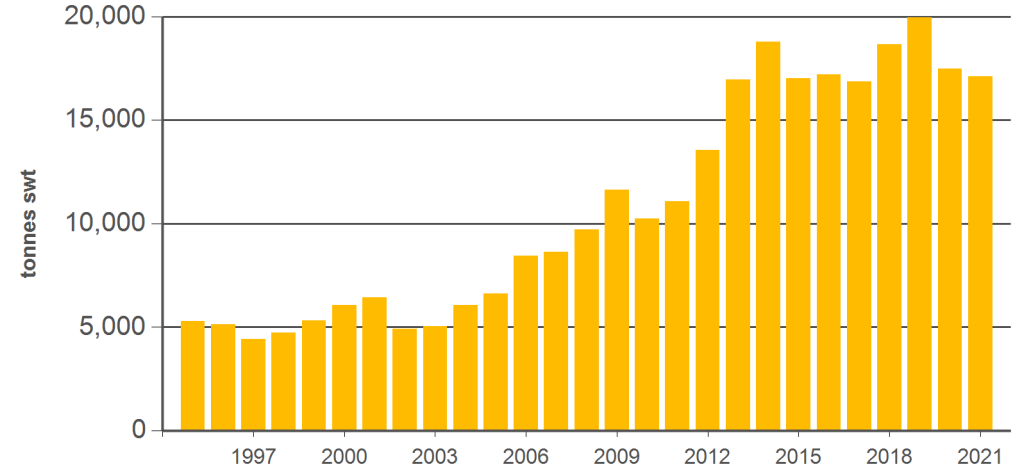

Year-to-July sheep offal exports

Source: DAWR, Prepared by MLA