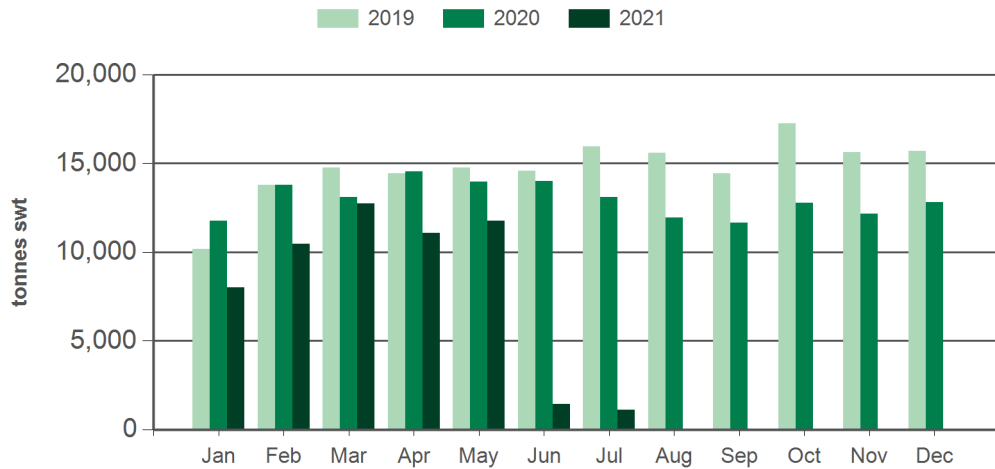

Source: DAWR. SWT = Shipped weight. YTD = Calendar year-to-July. Y-O-Y = Year-on-year. M-O-M = Month-on-month. For further information email [globalindustryinsights@mla.com.au](mailto:globalindustryinsights@mla.com.au). Beef offal includes beef and veal offal. Sheep offal includes sheep and lamb offal.

**Year-to-July beef offal exports**

Source: DAWR, Prepared by MLA

**Year-to-July sheep offal exports**

Source: DAWR, Prepared by MLA

**Monthly beef offal exports**

Source: DAWR, Prepared by MLA

**Monthly sheep offal exports**