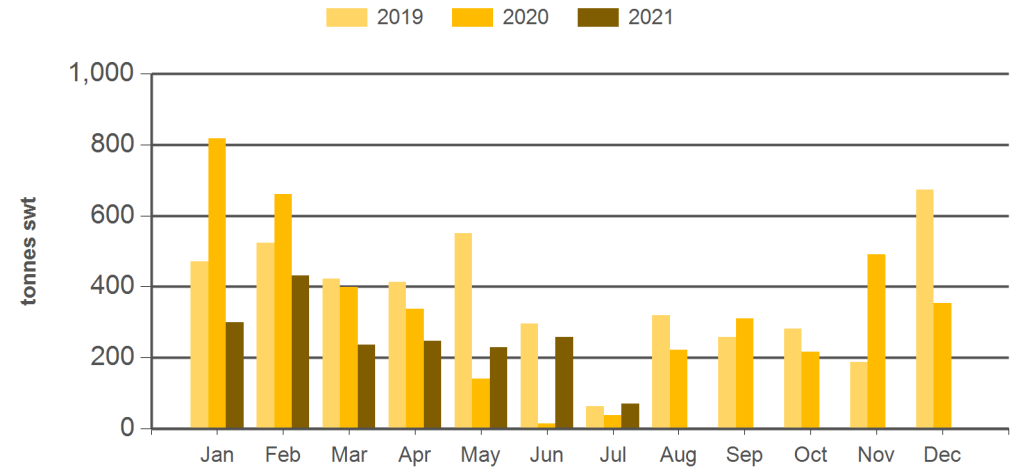

Monthly mutton exports to Japan

Source: DAWR, Prepared by MLA