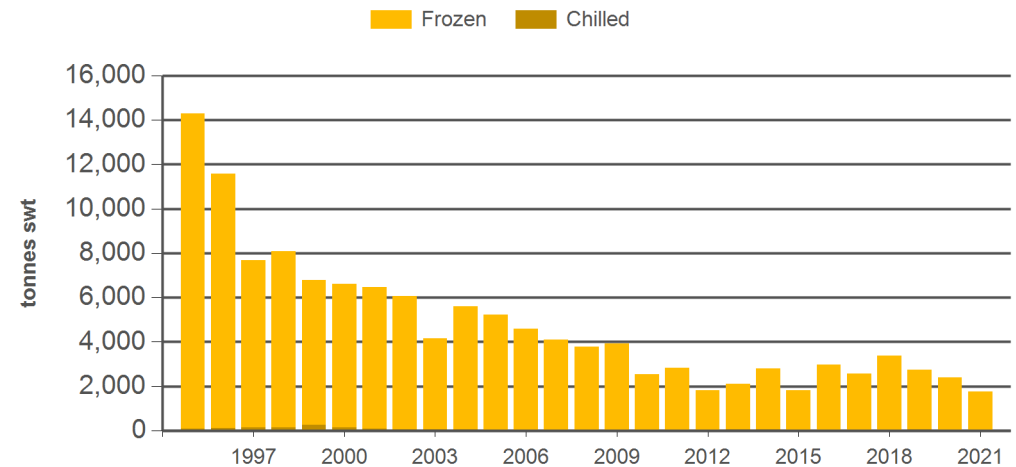

Source: DAWR, Prepared by MLA

Monthly lamb exports to Japan

Source: DAWR, Prepared by MLA

Monthly mutton exports to Japan

Source: DAWR, Prepared by MLA

Year-to-July lamb exports to Japan

Source: DAWR, Prepared by MLA

Year-to-July mutton exports to Japan

Source: DAWR, Prepared by MLA

Historical sheepmeat exports - Calendar year totals

Volume (tonnes swt)	2006	2007	2008	2009	2010	2011	2012	2013	2014	2015	2016	2017	2018	2019	2020	2021 YTD	Y-O-Y % chg.
Total	18,698	15,498	16,962	13,939	11,474	11,885	10,851	11,484	15,243	11,711	13,222	12,820	15,292	14,398	13,247	7,293	-12
Lamb	11,879	8,515	9,876	8,338	7,689	7,381	7,687	7,697	10,127	7,977	8,640	8,345	9,988	9,940	9,249	5,523	-6
Mutton	6,819	6,983	7,086	5,602	3,785	4,505	3,164	3,787	5,116	3,733	4,582	4,475	5,304	4,457	3,998	1,771	-26