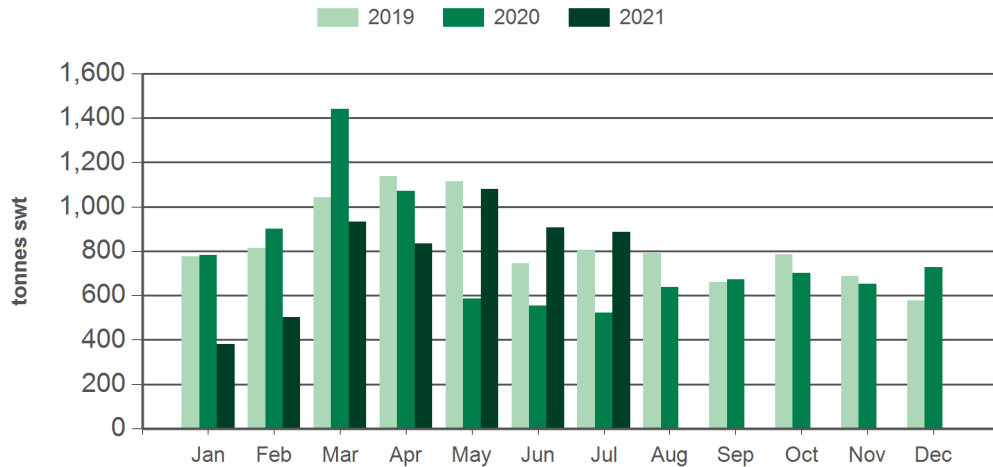

Monthly lamb exports to Japan

Source: DAWR, Prepared by MLA