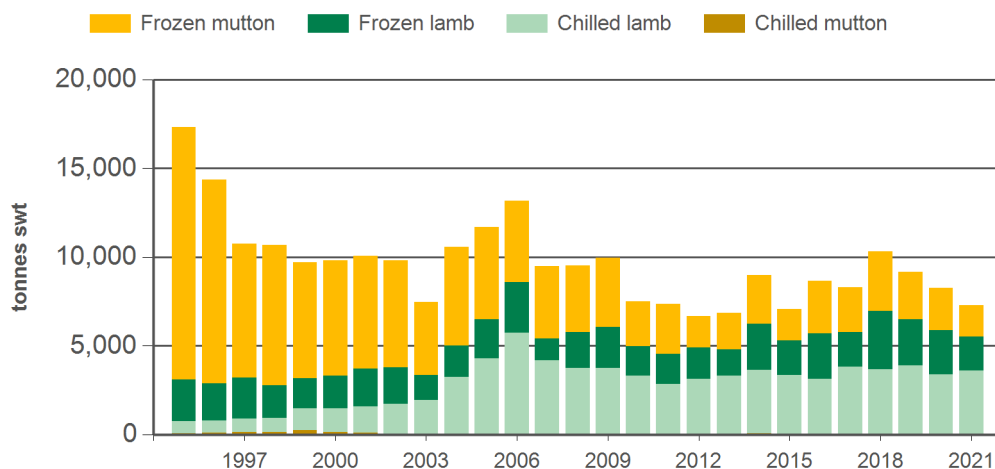

Calendar year-to-July

Chilled		Frozen		Total	
2021 YTD	Y-O-Y % chg.	2021 YTD	Y-O-Y % chg.	2021 YTD	Y-O-Y % chg.
3,596	5	3,697	-24	7,293	-12
3,579	6	1,944	-21	5,523	-6
17	-33	1,753	-26	1,771	-26

Month of July

Chilled			Frozen			Total		
2021 July	M-O-M % chg.	Y-O-Y % chg.	2021 July	M-O-M % chg.	Y-O-Y % chg.	2021 July	M-O-M % chg.	Y-O-Y % chg.
591	9	17	365	-41	535	957	-18	70
586	8	17	301	-17	1,304	887	-2	69
5	560	161	64	-75	79	70	-73	83

Source: DAWR. YTD = Calendar year-to-July. Y-O-Y = Year-on-year. M-O-M = Month-on-month. SWT = Shipped weight. For further information email globalindustryinsights@mla.com.au.

Year-to-July sheepmeat exports to Japan

Year-to-July mutton exports to Japan

Source: DAWR, Prepared by MLA

Historical sheepmeat exports - Calendar year totals

Volume (tonnes swt)	2006	2007	2008	2009	2010	2011	2012	2013	2014	2015	2016	2017	2018	2019	2020	2021 YTD	Y-O-Y % chg.
Total	18,698	15,498	16,962	13,939	11,474	11,885	10,851	11,484	15,243	11,711	13,222	12,820	15,292	14,398	13,247	7,293	-12
Lamb	11,879	8,515	9,876	8,338	7,689	7,381	7,687	7,697	10,127	7,977	8,640	8,345	9,988	9,940	9,249	5,523	-6
Mutton	6,819	6,983	7,086	5,602	3,785	4,505	3,164	3,787	5,116	3,733	4,582	4,475	5,304	4,457	3,998	1,771	-26