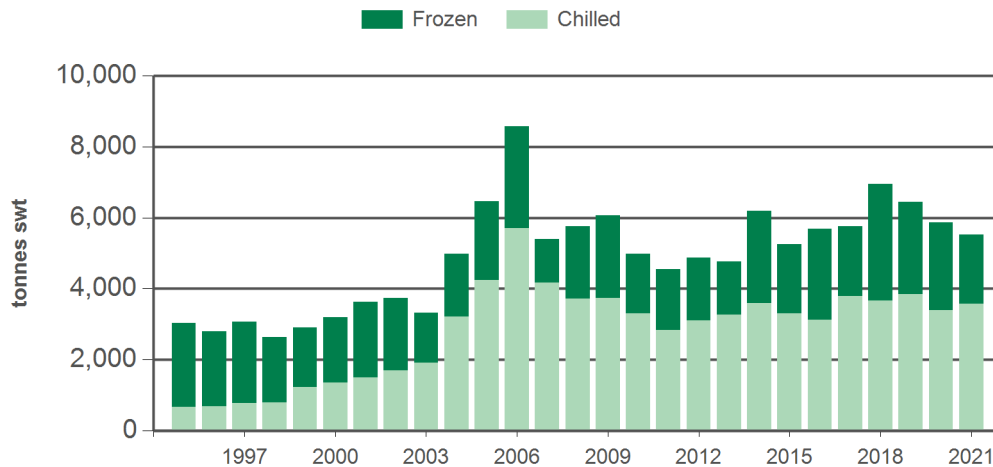

Source: DAWR, Prepared by MLA

Monthly lamb exports to Japan

Source: DAWR, Prepared by MLA

Monthly mutton exports to Japan

Source: DAWR, Prepared by MLA

Year-to-July lamb exports to Japan

Source: DAWR, Prepared by MLA

Year-to-July mutton exports to Japan

Source: DAWR, Prepared by MLA

Historical sheepmeat exports - Calendar year totals

Volume (tonnes swt)	2006	2007	2008	2009	2010	2011	2012	2013	2014	2015	2016	2017	2018	2019	2020	2021 YTD	Y-O-Y % chg.
Total	18,698	15,498	16,962	13,939	11,474	11,885	10,851	11,484	15,243	11,711	13,222	12,820	15,292	14,398	13,247	7,293	-12
Lamb	11,879	8,515	9,876	8,338	7,689	7,381	7,687	7,697	10,127	7,977	8,640	8,345	9,988	9,940	9,249	5,523	-6
Mutton	6,819	6,983	7,086	5,602	3,785	4,505	3,164	3,787	5,116	3,733	4,582	4,475	5,304	4,457	3,998	1,771	-26