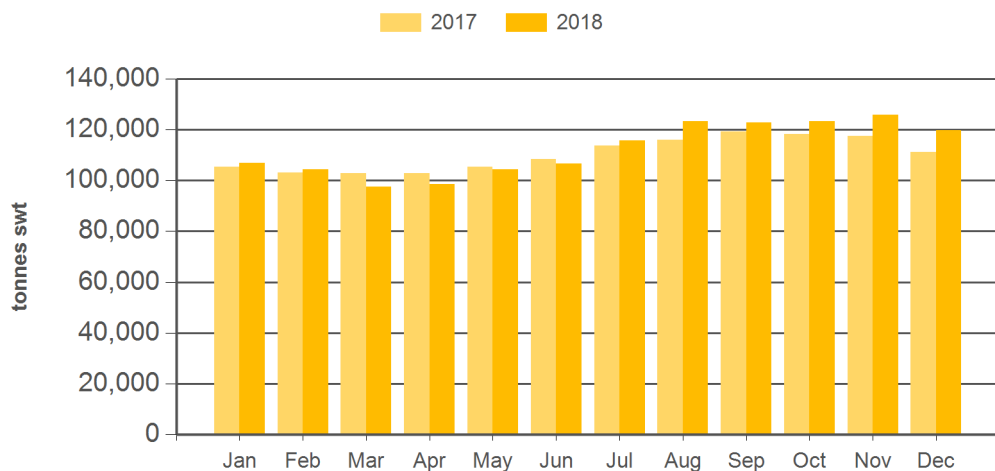

Historical beef imports - Calendar year totals

Volume (tonnes swt)	2004	2005	2006	2007	2008	2009	2010	2011	2012	2013	2014	2015	2016	2017	2018	2019 YTD	Y-O-Y % chg.
Total	431,817	459,947	460,619	473,668	458,024	481,136	499,531	517,231	514,186	534,254	518,708	493,984	503,086	572,942	607,393	293,017	4
Australia	394,068	411,442	405,620	393,839	358,229	363,907	351,118	338,743	318,400	285,923	280,842	288,580	272,823	287,513	311,682	140,808	-5
US	1,276	42	7,321	34,147	54,109	69,192	91,618	120,605	131,921	186,056	188,675	165,435	192,122	239,580	247,428	116,677	5
NZ	33,568	37,954	37,931	33,710	30,792	29,558	31,584	29,737	31,412	29,429	21,943	16,652	16,393	15,748	13,948	10,097	46
Canada	0	5	2,085	3,368	4,712	8,527	12,926	10,179	11,468	12,691	13,583	9,941	13,458	18,711	21,265	17,303	93
Other	2,905	10,504	7,662	8,604	10,181	9,951	12,285	17,969	20,985	20,156	13,664	13,377	8,290	11,389	13,071	8,132	39

Source: Japan Ministry of Finance. SWT = Shipped weight. YTD = Calendar year-to-June. Y-O-Y = Year-on-year. For further information email globalindustryinsights@mla.com.au.

Monthly Japan beef inventories

Source: ALIC, Prepared by MLA