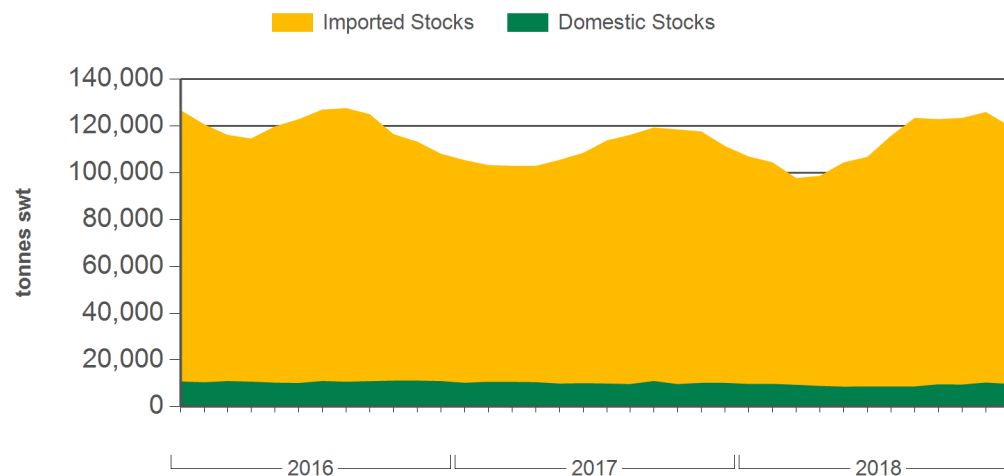

Historical Japan beef inventories

Source: ALIC, Prepared by MLA