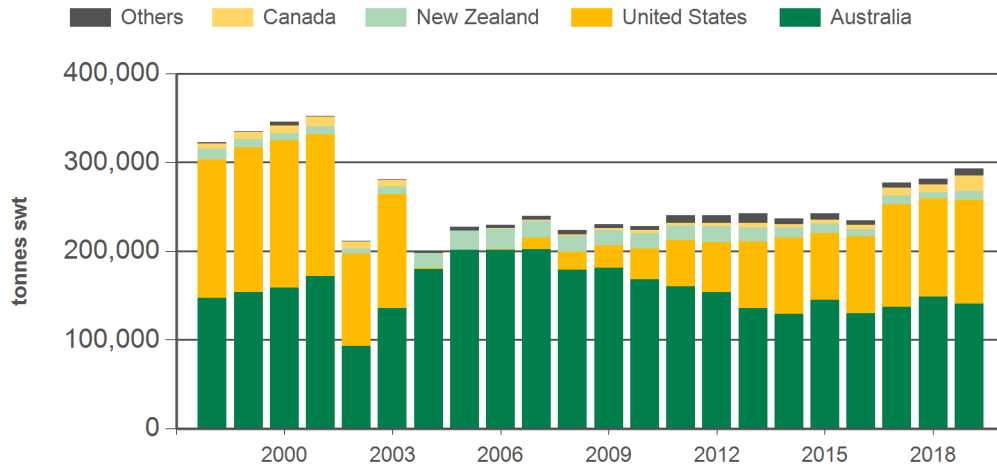

Year-to-June Japan beef imports - volume

Source: Japan Ministry of Finance, Prepared by MLA