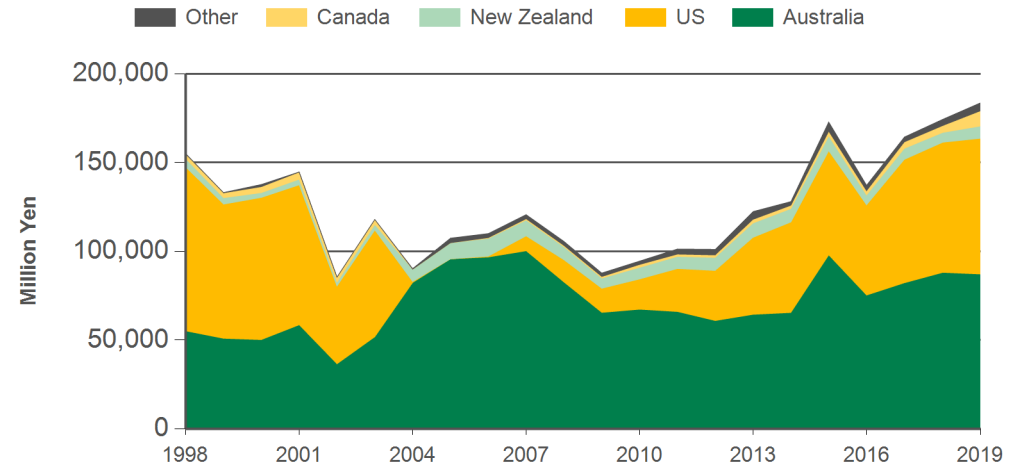

Year-to-June Japan beef imports - value

Source: Japan Ministry of Finance, Prepared by MLA