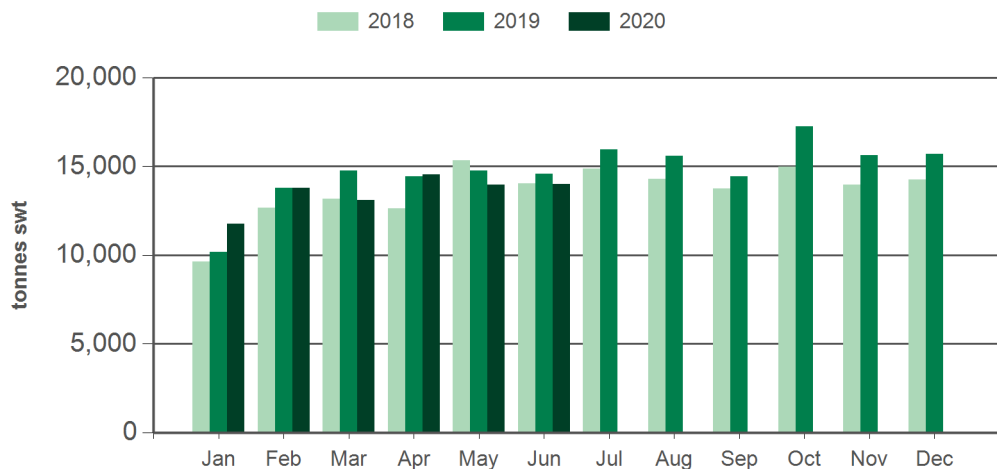

Source: DAWR. SWT = Shipped weight. YTD = Calendar year-to-June. Y-O-Y = Year-on-year. M-O-M = Month-on-month. For further information email globalindustryinsights@mla.com.au. Beef offal includes beef and veal offal. Sheep offal includes sheep and lamb offal.

Year-to-June beef offal exports

Source: DAWR, Prepared by MLA

Year-to-June sheep offal exports

Source: DAWR, Prepared by MLA

Monthly beef offal exports

Source: DAWR, Prepared by MLA

Monthly sheep offal exports