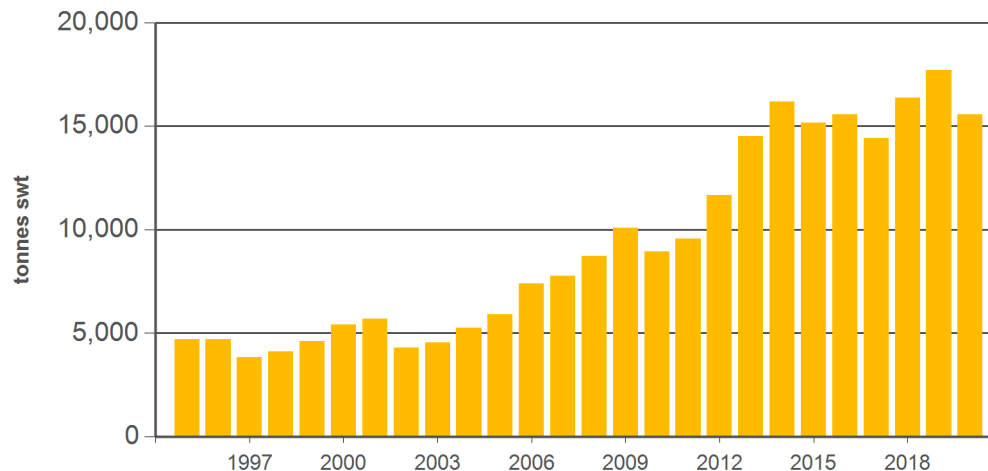

Year-to-June sheep offal exports

Source: DAWR, Prepared by MLA