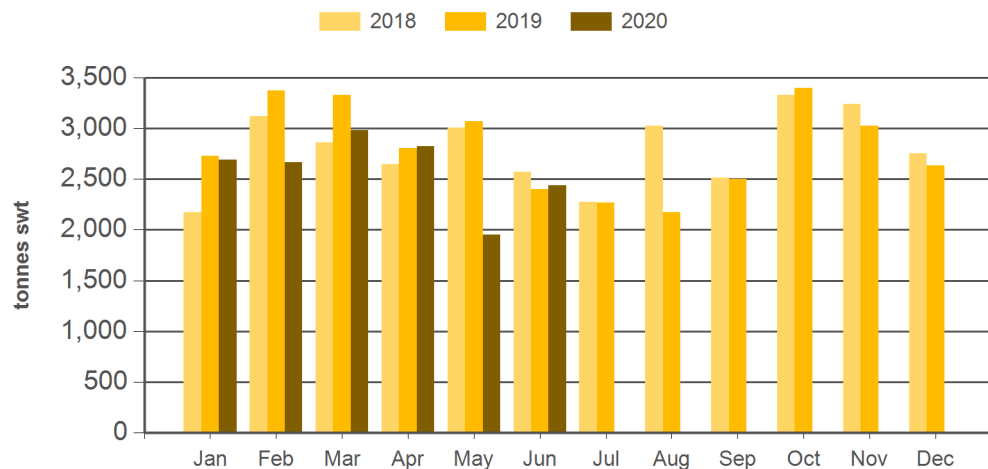

Source: DAWR. SWT = Shipped weight. YTD = Calendar year-to-June. Y-O-Y = Year-on-year. M-O-M = Month-on-month. For further information email globalindustryinsights@mla.com.au. Beef offal includes beef and veal offal. Sheep offal includes sheep and lamb offal.

Year-to-June beef offal exports

Source: DAWR, Prepared by MLA

Year-to-June sheep offal exports

Source: DAWR, Prepared by MLA

Monthly beef offal exports

Source: DAWR, Prepared by MLA

Monthly sheep offal exports