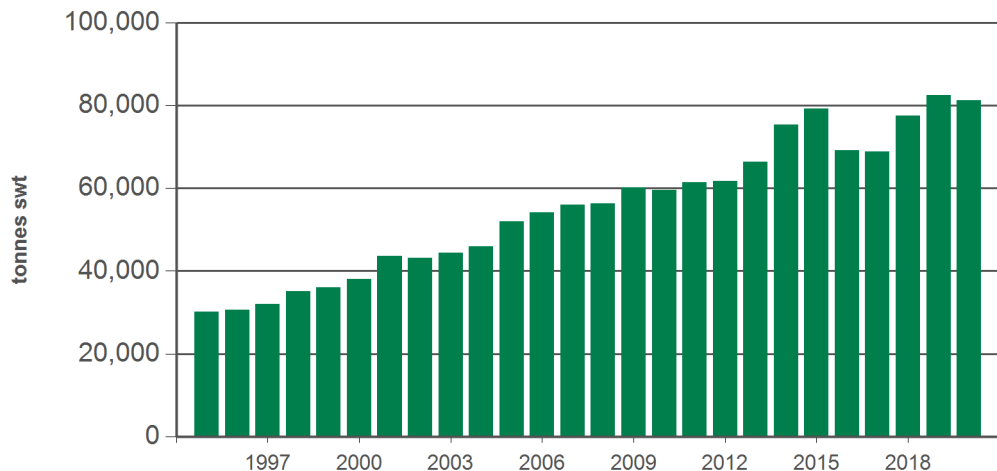

Year-to-June beef offal exports

Source: DAWR, Prepared by MLA