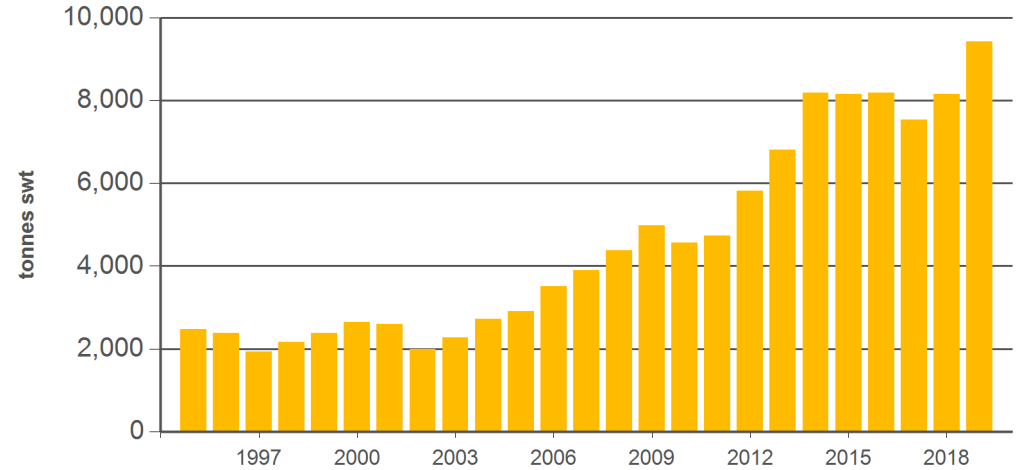

Year-to-March sheep offal exports

Source: DAWR, Prepared by MLA