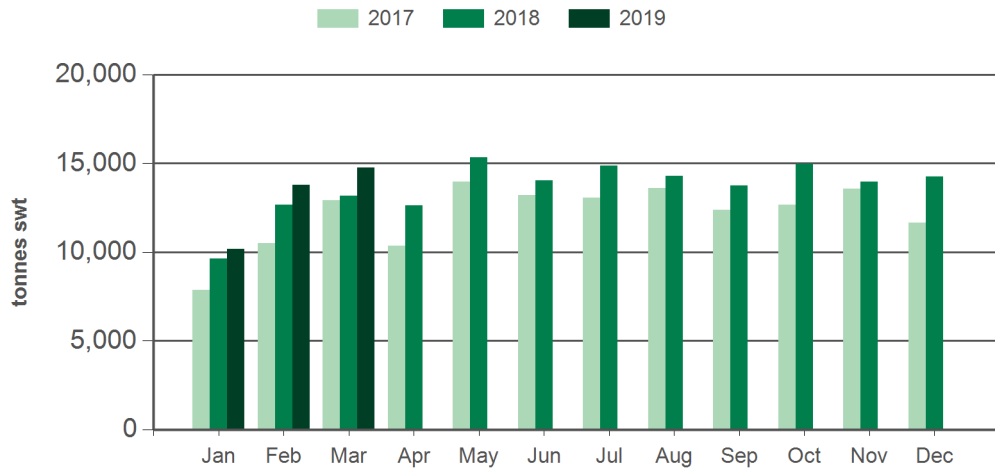

Source: DAWR. SWT = Shipped weight. YTD = Calendar year-to-March. Y-O-Y = Year-on-year. M-O-M = Month-on-month. For further information email marketinfo@mla.com.au. Beef offal includes beef and veal offal. Sheep offal includes sheep and lamb offal.

Year-to-March beef offal exports

Source: DAWR, Prepared by MLA

Year-to-March sheep offal exports

Source: DAWR, Prepared by MLA

Monthly beef offal exports

Source: DAWR, Prepared by MLA

Monthly sheep offal exports