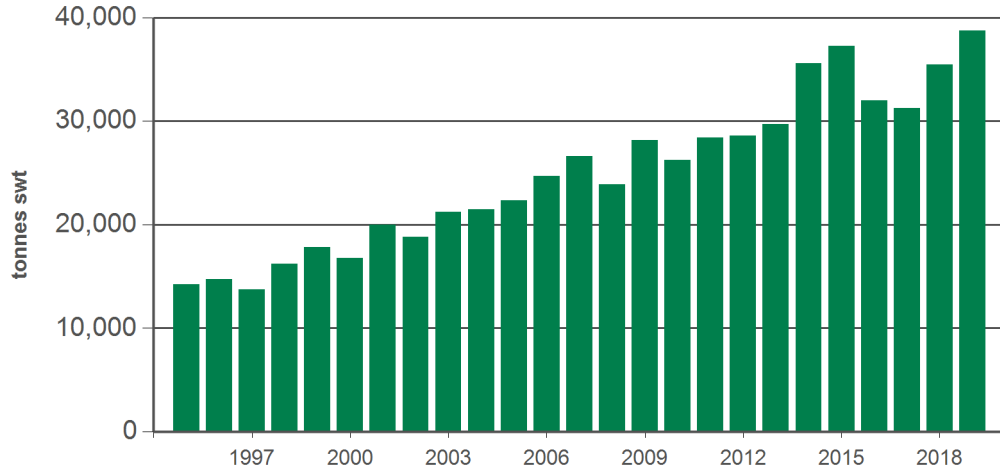

Year-to-March beef offal exports

Source: DAWR, Prepared by MLA