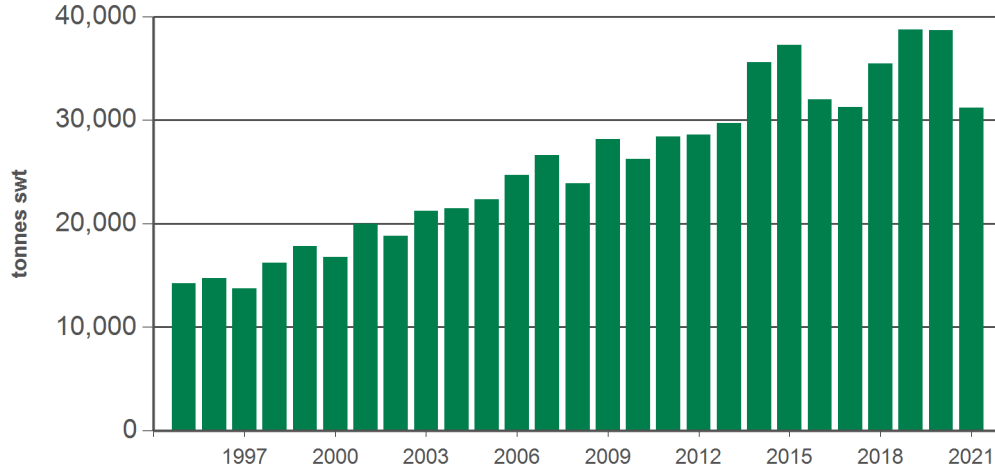

Year-to-March beef offal exports

Source: DAWR, Prepared by MLA