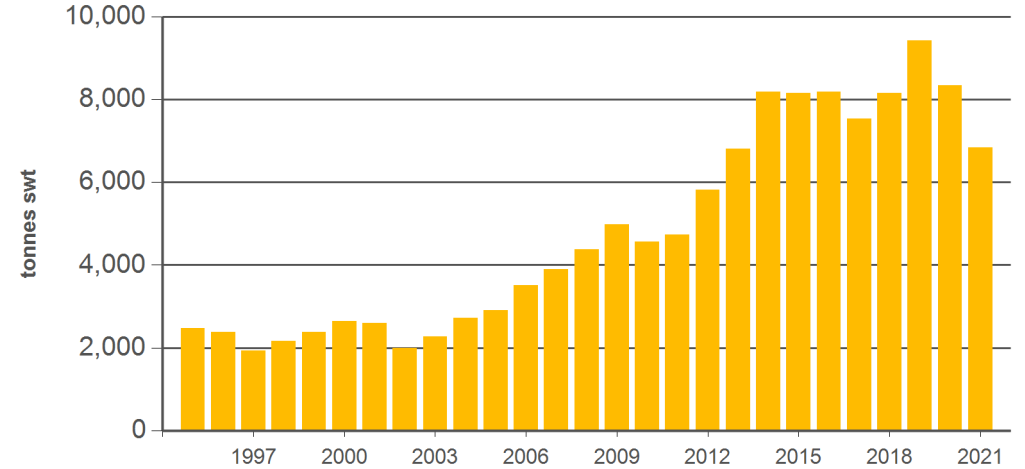

Year-to-March sheep offal exports

Source: DAWR, Prepared by MLA