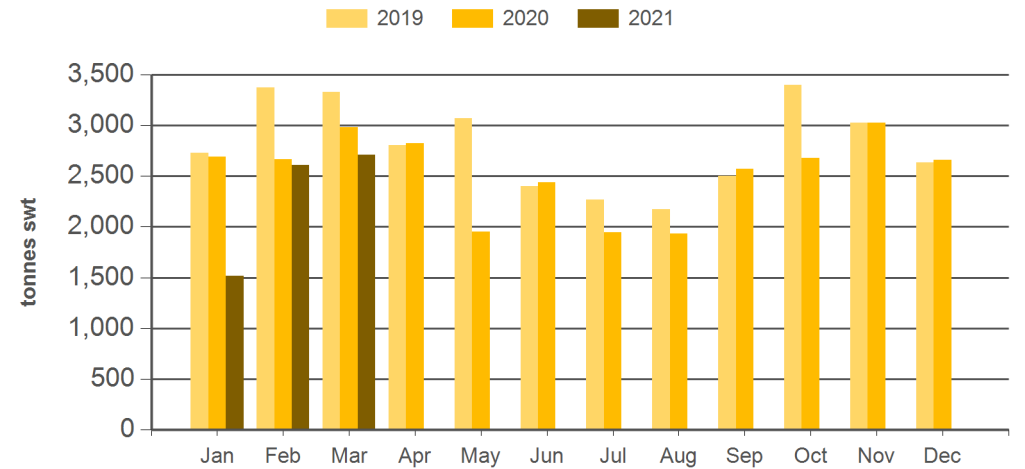

Source: DAWR. SWT = Shipped weight. YTD = Calendar year-to-March. Y-O-Y = Year-on-year. M-O-M = Month-on-month. For further information email globalindustryinsights@mla.com.au. Beef offal includes beef and veal offal. Sheep offal includes sheep and lamb offal.

Year-to-March beef offal exports

Source: DAWR, Prepared by MLA

Year-to-March sheep offal exports

Source: DAWR, Prepared by MLA

Monthly beef offal exports

Source: DAWR, Prepared by MLA

Monthly sheep offal exports