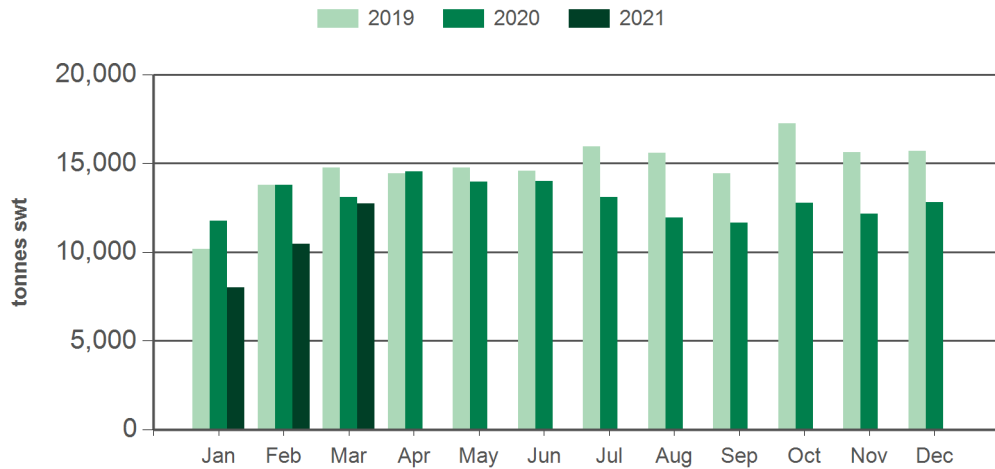

Source: DAWR. SWT = Shipped weight. YTD = Calendar year-to-March. Y-O-Y = Year-on-year. M-O-M = Month-on-month. For further information email globalindustryinsights@mla.com.au. Beef offal includes beef and veal offal. Sheep offal includes sheep and lamb offal.

Year-to-March beef offal exports

Source: DAWR, Prepared by MLA

Year-to-March sheep offal exports

Source: DAWR, Prepared by MLA

Monthly beef offal exports

Source: DAWR, Prepared by MLA

Monthly sheep offal exports