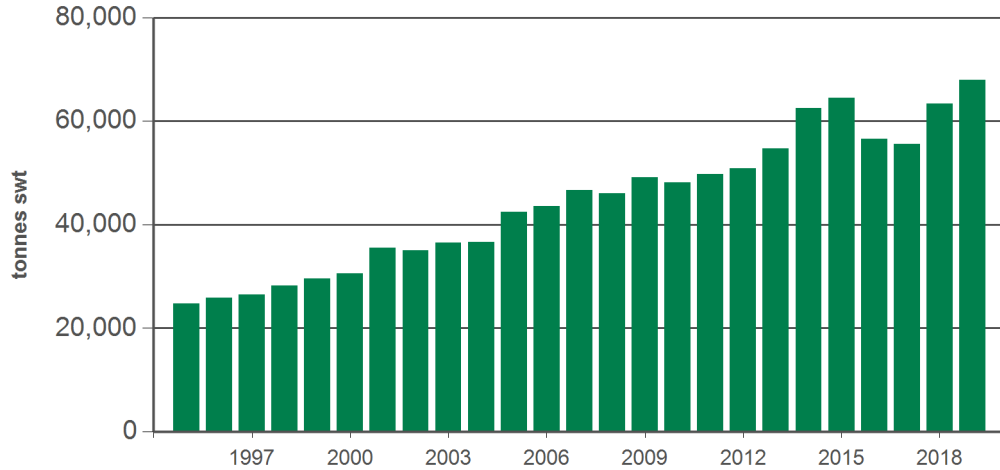

Year-to-May beef offal exports

Source: DAWR, Prepared by MLA