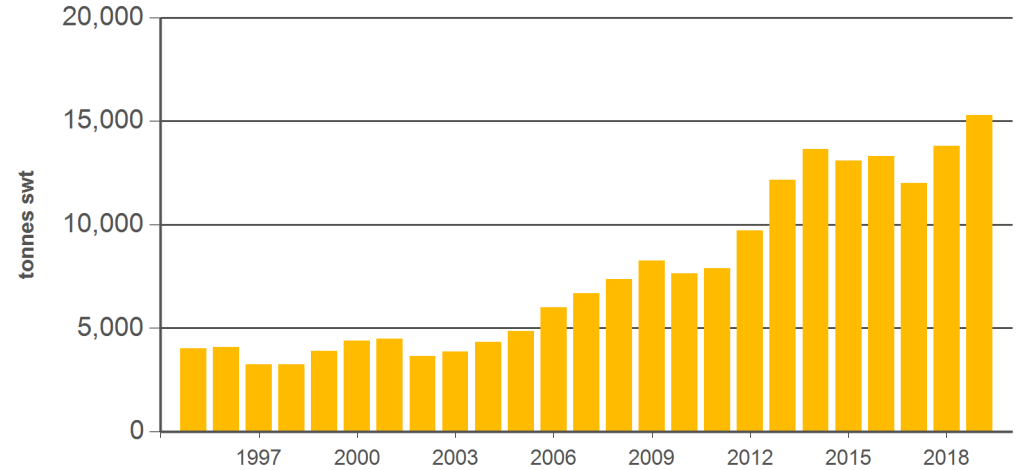

Year-to-May sheep offal exports

Source: DAWR, Prepared by MLA