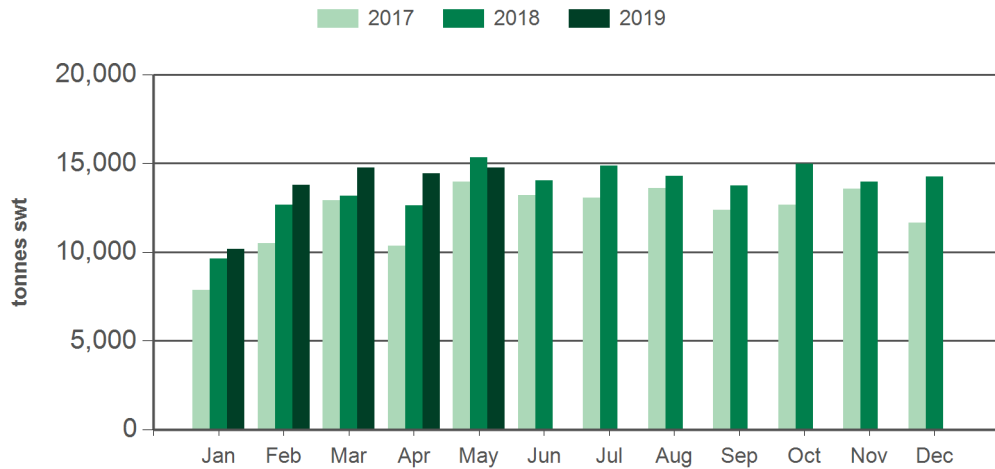

Source: DAWR. SWT = Shipped weight. YTD = Calendar year-to-May. Y-O-Y = Year-on-year. M-O-M = Month-on-month. For further information email globalindustryinsights@mla.com.au. Beef offal includes beef and veal offal. Sheep offal includes sheep and lamb offal.

Year-to-May beef offal exports

Source: DAWR, Prepared by MLA

Year-to-May sheep offal exports

Source: DAWR, Prepared by MLA

Monthly beef offal exports

Source: DAWR, Prepared by MLA

Monthly sheep offal exports