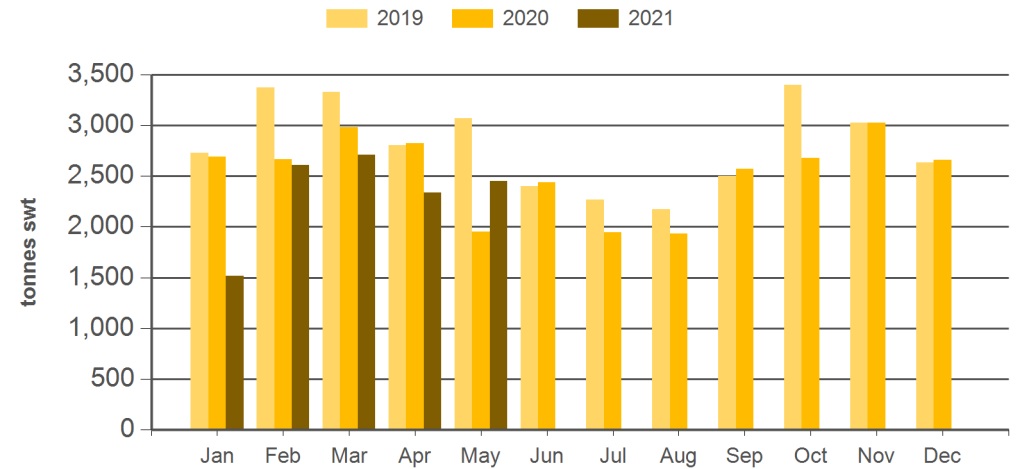

Source: DAWR. SWT = Shipped weight. YTD = Calendar year-to-May. Y-O-Y = Year-on-year. M-O-M = Month-on-month. For further information email [globalindustryinsights@mla.com.au](mailto:globalindustryinsights@mla.com.au). Beef offal includes beef and veal offal. Sheep offal includes sheep and lamb offal.

**Year-to-May beef offal exports**

Source: DAWR, Prepared by MLA

**Year-to-May sheep offal exports**

Source: DAWR, Prepared by MLA

**Monthly beef offal exports**

Source: DAWR, Prepared by MLA

**Monthly sheep offal exports**