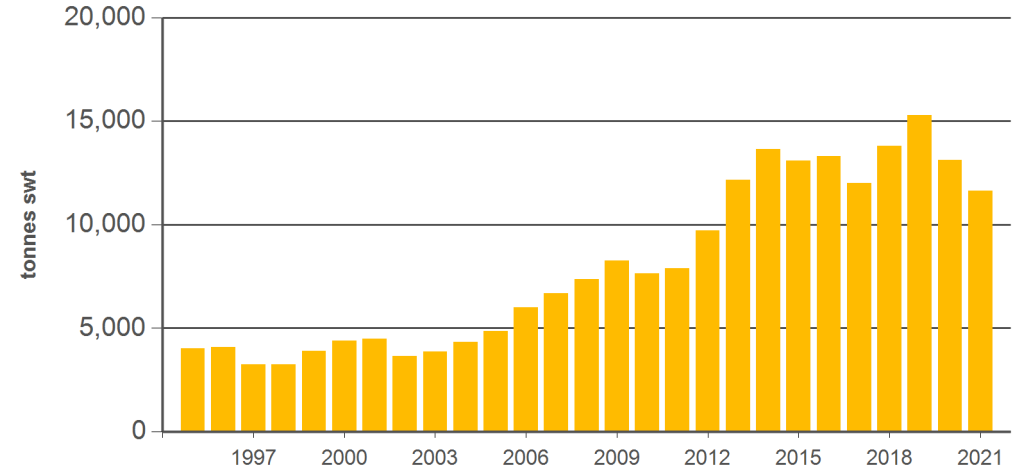

Year-to-May sheep offal exports

Source: DAWR, Prepared by MLA