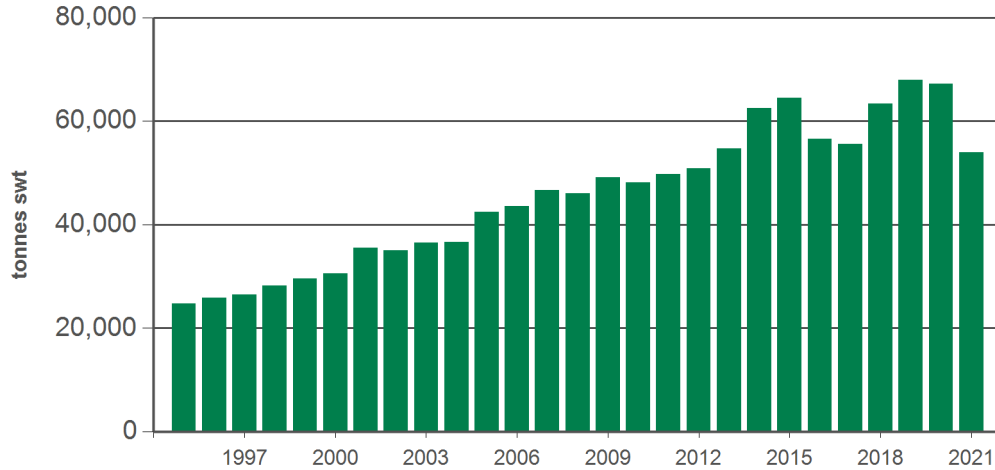

Year-to-May beef offal exports

Source: DAWR, Prepared by MLA