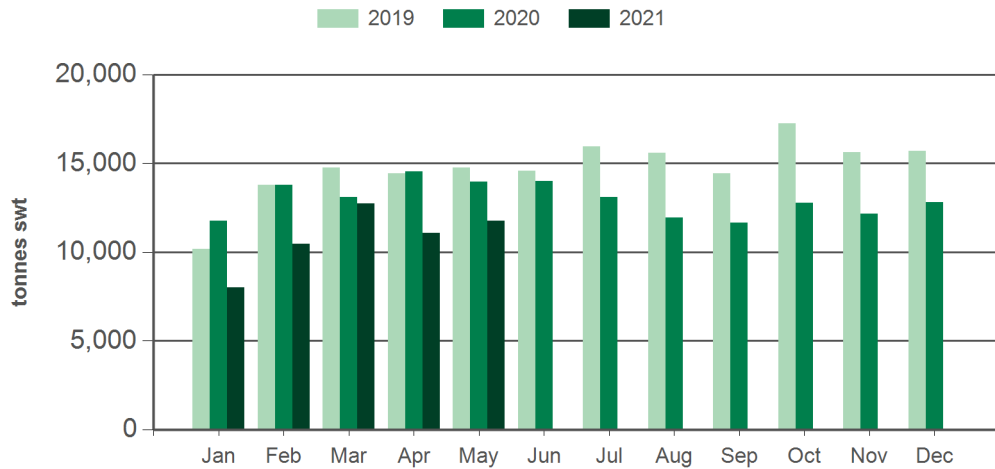

Source: DAWR. SWT = Shipped weight. YTD = Calendar year-to-May. Y-O-Y = Year-on-year. M-O-M = Month-on-month. For further information email [globalindustryinsights@mla.com.au](mailto:globalindustryinsights@mla.com.au). Beef offal includes beef and veal offal. Sheep offal includes sheep and lamb offal.

**Year-to-May beef offal exports**

Source: DAWR, Prepared by MLA

**Year-to-May sheep offal exports**

Source: DAWR, Prepared by MLA

**Monthly beef offal exports**

Source: DAWR, Prepared by MLA

**Monthly sheep offal exports**