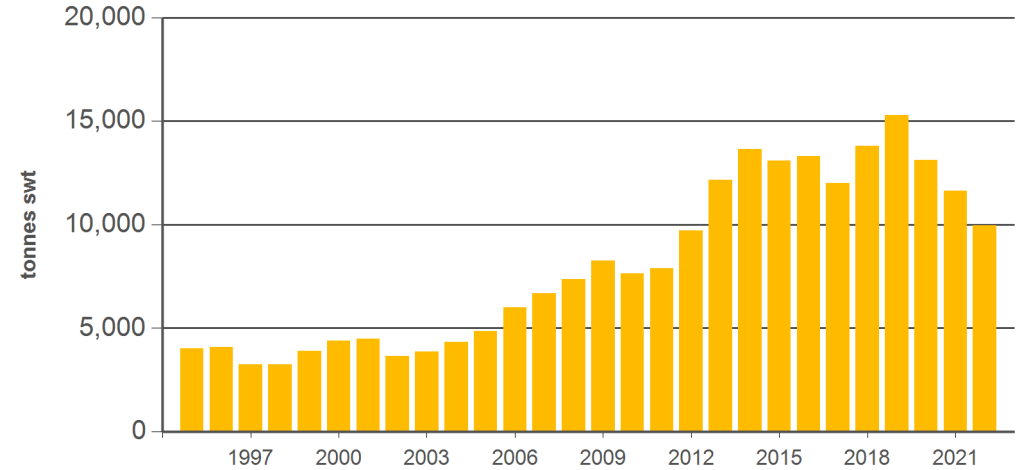

Year-to-May sheep offal exports

Source: DAWR, Prepared by MLA