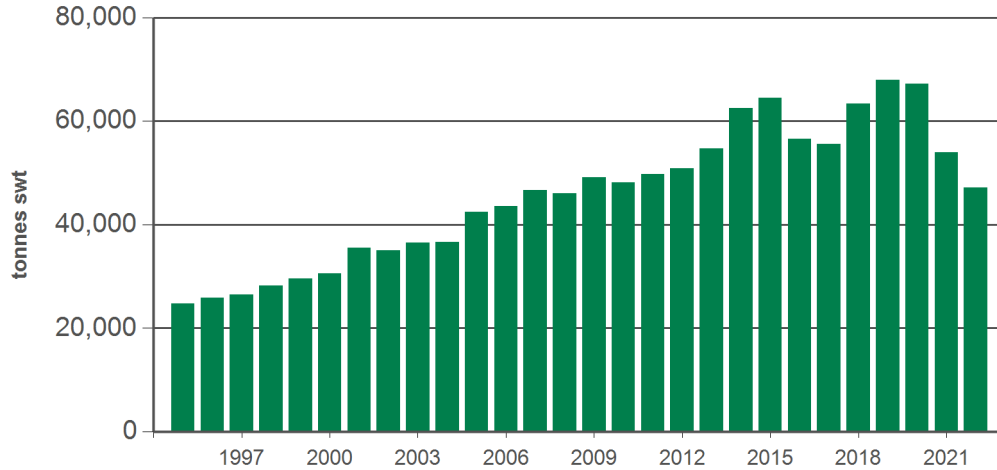

Year-to-May beef offal exports

Source: DAWR, Prepared by MLA