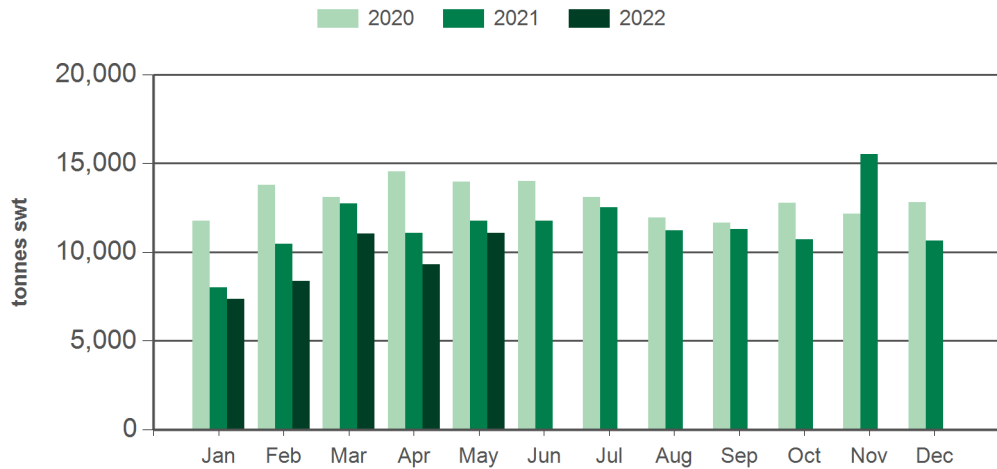

Source: DAWR. SWT = Shipped weight. YTD = Calendar year-to-May. Y-O-Y = Year-on-year. M-O-M = Month-on-month. For further information email globalindustryinsights@mla.com.au. Beef offal includes beef and veal offal. Sheep offal includes sheep and lamb offal.

Year-to-May beef offal exports

Source: DAWR, Prepared by MLA

Year-to-May sheep offal exports

Source: DAWR, Prepared by MLA

Monthly beef offal exports

Source: DAWR, Prepared by MLA

Monthly sheep offal exports