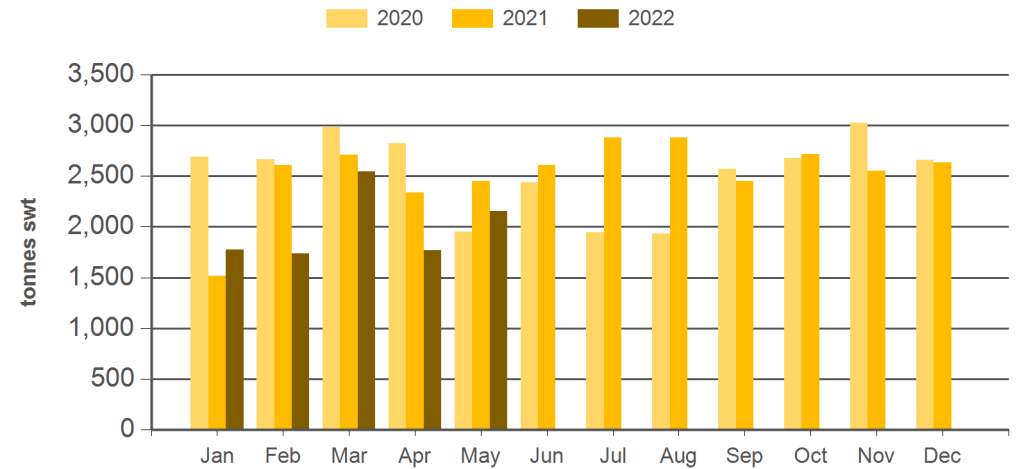

Source: DAWR. SWT = Shipped weight. YTD = Calendar year-to-May. Y-O-Y = Year-on-year. M-O-M = Month-on-month. For further information email globalindustryinsights@mla.com.au. Beef offal includes beef and veal offal. Sheep offal includes sheep and lamb offal.

Year-to-May beef offal exports

Source: DAWR, Prepared by MLA

Year-to-May sheep offal exports

Source: DAWR, Prepared by MLA

Monthly beef offal exports

Source: DAWR, Prepared by MLA

Monthly sheep offal exports