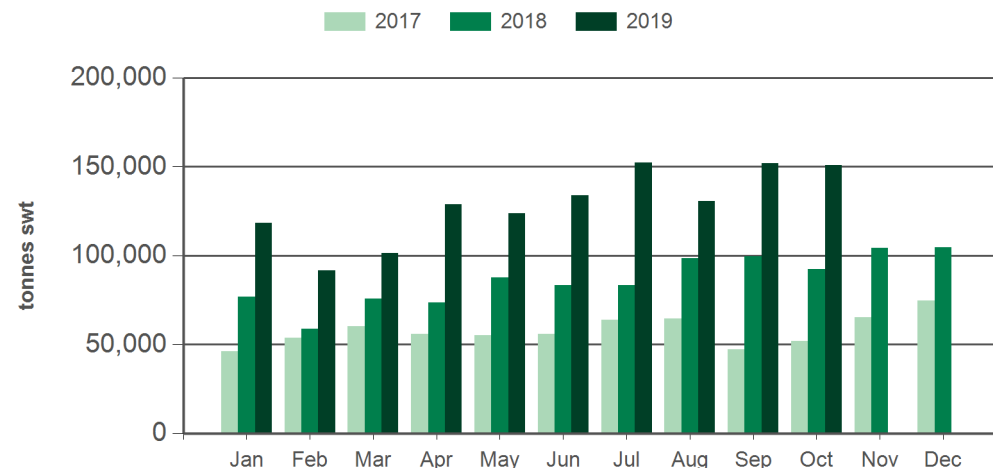

Monthly China beef imports

Source: Global Trade Atlas, China Customs. Prepared by MLA.