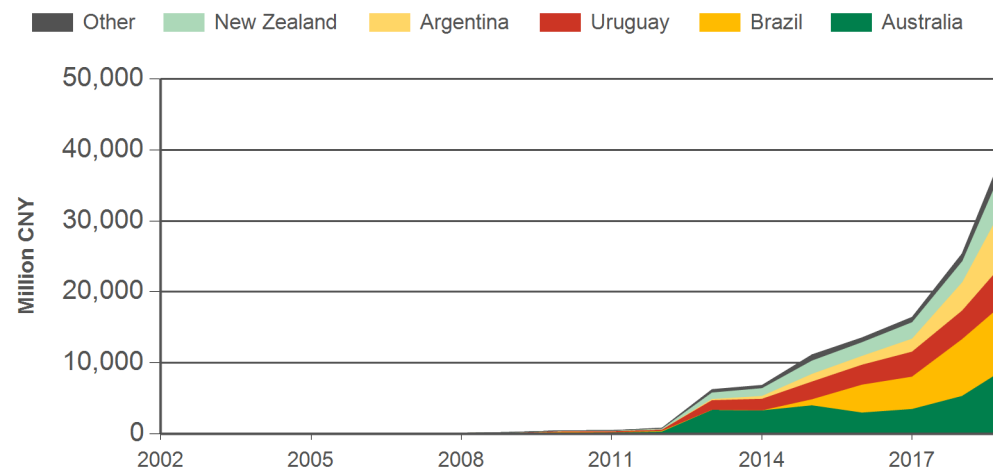

Year-to-October China beef imports - value

Source: Global Trade Atlas, China Customs. Prepared by MLA.