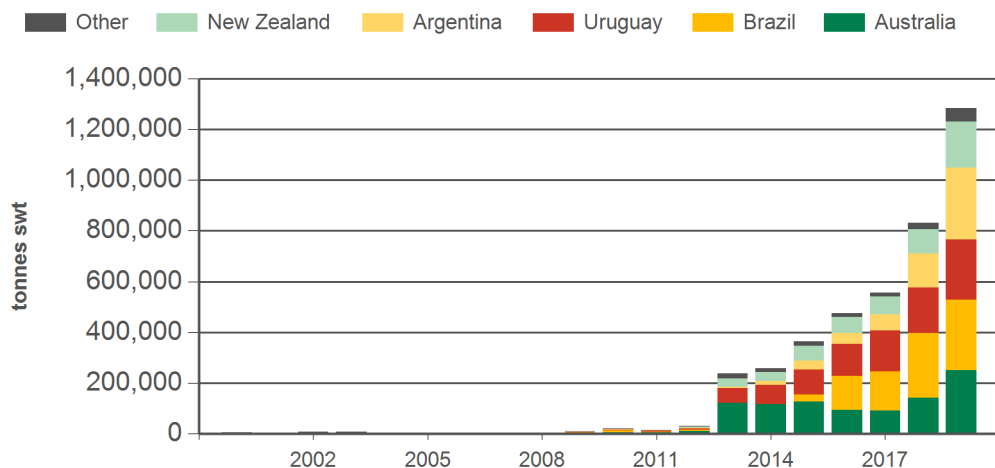

Year-to-October China beef imports - volume

Source: Global Trade Atlas, China Customs. Prepared by MLA.