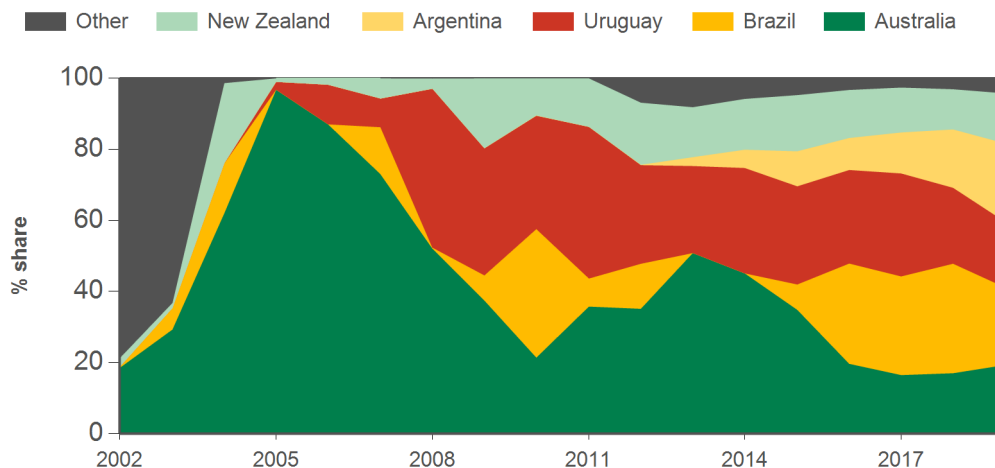

Year-to-October imported beef market share

Source: Global Trade Atlas, China Customs. Prepared by MLA. % share based off import volume.