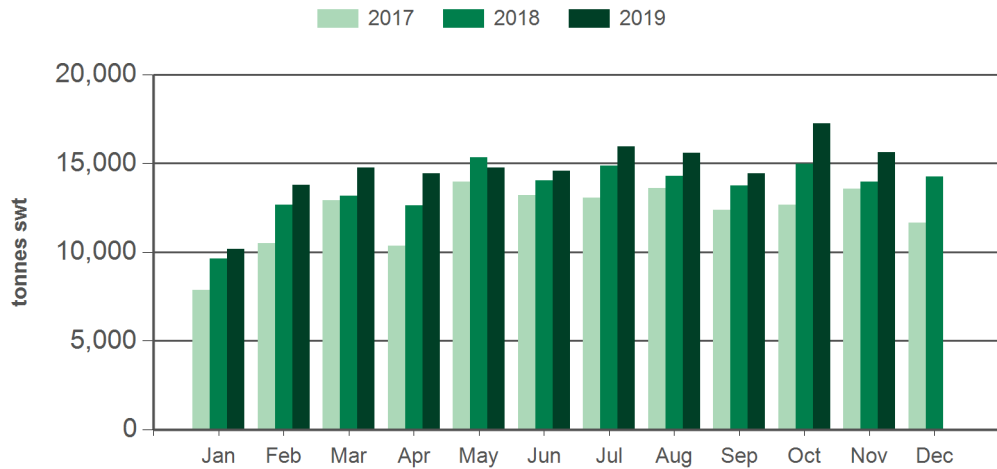

Source: DAWR. SWT = Shipped weight. YTD = Calendar year-to-November. Y-O-Y = Year-on-year. M-O-M = Month-on-month. For further information email globalindustryinsights@mla.com.au. Beef offal includes beef and veal offal. Sheep offal includes sheep and lamb offal.

Year-to-November beef offal exports

Source: DAWR, Prepared by MLA

Year-to-November sheep offal exports

Source: DAWR, Prepared by MLA

Monthly beef offal exports

Source: DAWR, Prepared by MLA

Monthly sheep offal exports