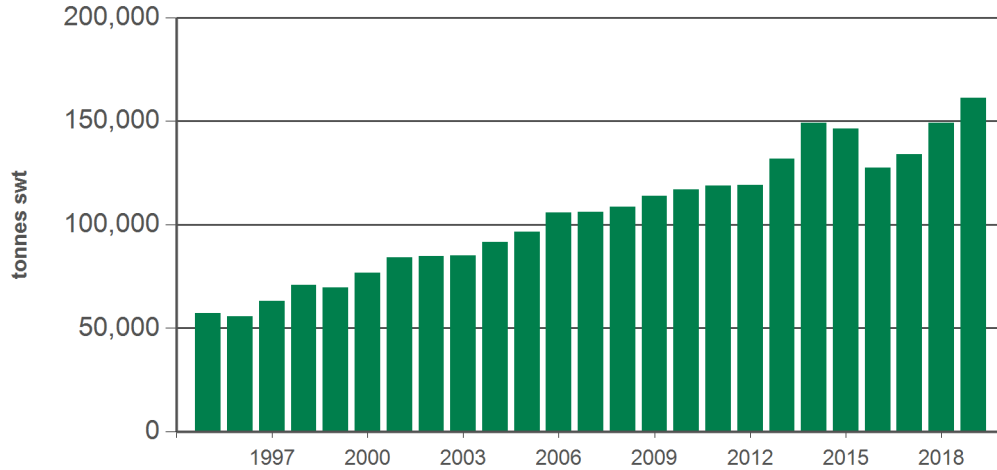

Year-to-November beef offal exports

Source: DAWR, Prepared by MLA