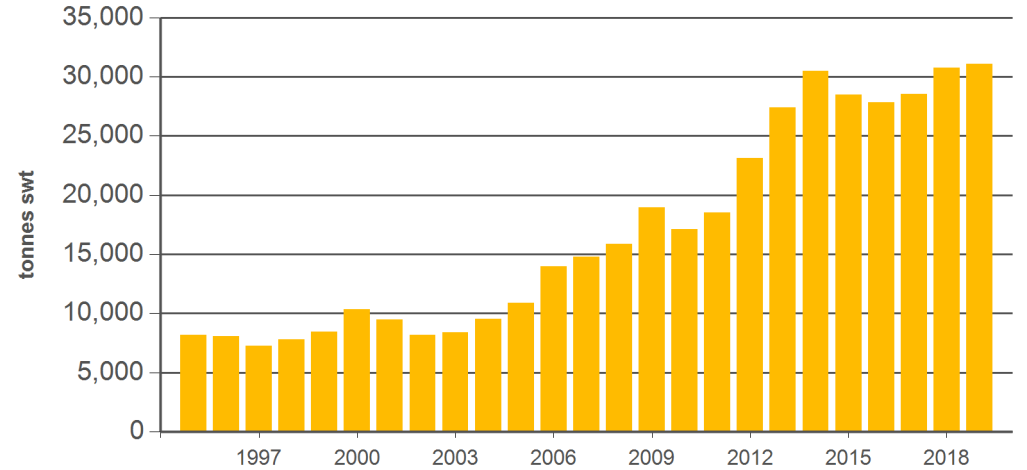

Year-to-November sheep offal exports

Source: DAWR, Prepared by MLA