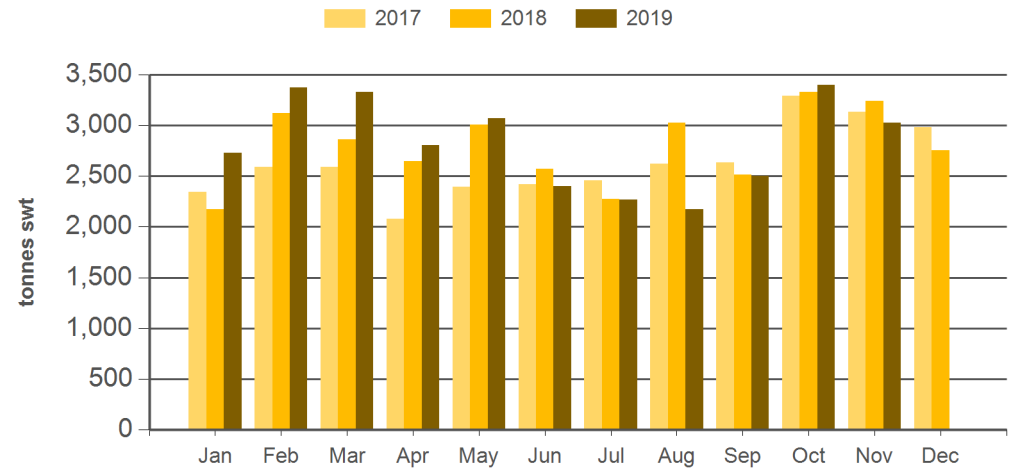

Source: DAWR. SWT = Shipped weight. YTD = Calendar year-to-November. Y-O-Y = Year-on-year. M-O-M = Month-on-month. For further information email globalindustryinsights@mla.com.au. Beef offal includes beef and veal offal. Sheep offal includes sheep and lamb offal.

Year-to-November beef offal exports

Source: DAWR, Prepared by MLA

Year-to-November sheep offal exports

Source: DAWR, Prepared by MLA

Monthly beef offal exports

Source: DAWR, Prepared by MLA

Monthly sheep offal exports