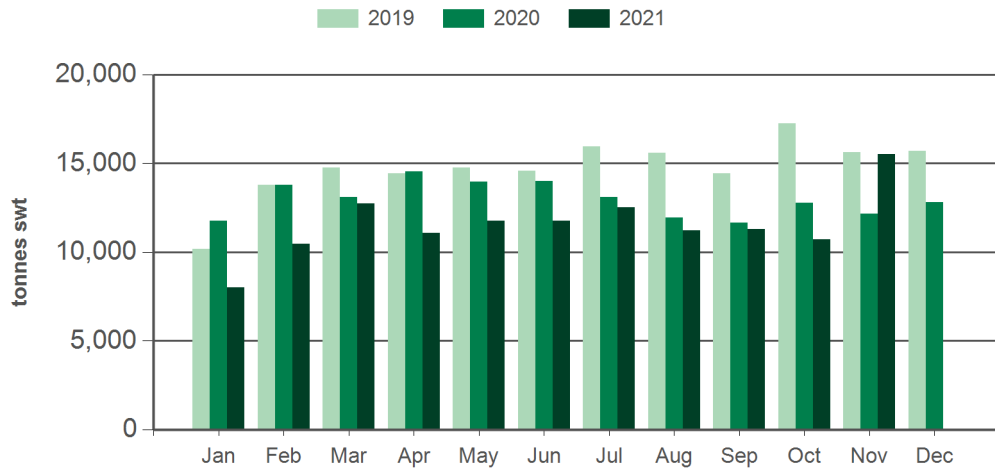

Source: DAWR. SWT = Shipped weight. YTD = Calendar year-to-November. Y-O-Y = Year-on-year. M-O-M = Month-on-month. For further information email [globalindustryinsights@mla.com.au](mailto:globalindustryinsights@mla.com.au). Beef offal includes beef and veal offal. Sheep offal includes sheep and lamb offal.

**Year-to-November beef offal exports**

Source: DAWR, Prepared by MLA

**Year-to-November sheep offal exports**

Source: DAWR, Prepared by MLA

**Monthly beef offal exports**

Source: DAWR, Prepared by MLA

**Monthly sheep offal exports**