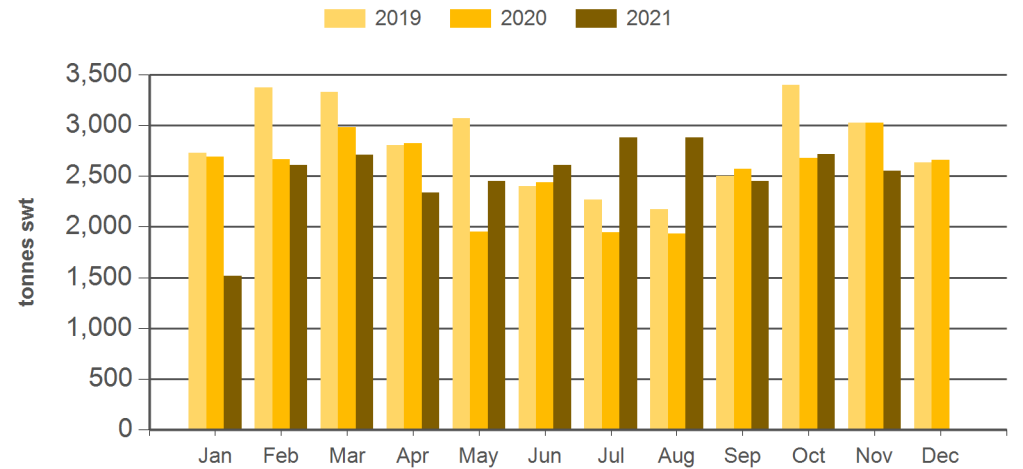

Source: DAWR. SWT = Shipped weight. YTD = Calendar year-to-November. Y-O-Y = Year-on-year. M-O-M = Month-on-month. For further information email [globalindustryinsights@mla.com.au](mailto:globalindustryinsights@mla.com.au). Beef offal includes beef and veal offal. Sheep offal includes sheep and lamb offal.

**Year-to-November beef offal exports**

Source: DAWR, Prepared by MLA

**Year-to-November sheep offal exports**

Source: DAWR, Prepared by MLA

**Monthly beef offal exports**

Source: DAWR, Prepared by MLA

**Monthly sheep offal exports**