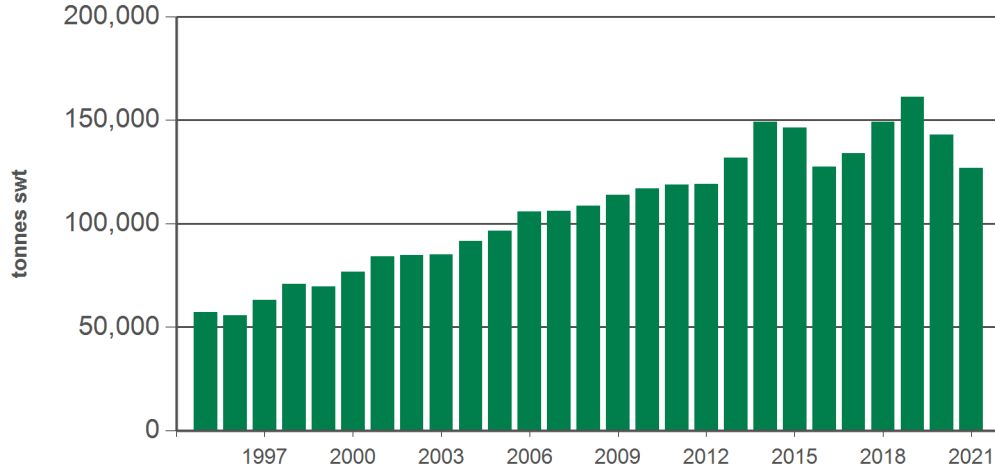

Year-to-November beef offal exports

Source: DAWR, Prepared by MLA