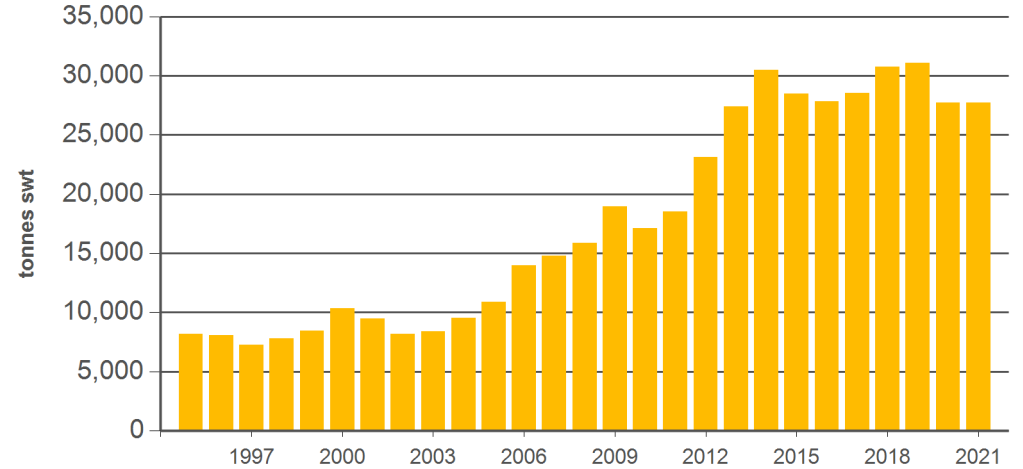

Year-to-November sheep offal exports

Source: DAWR, Prepared by MLA