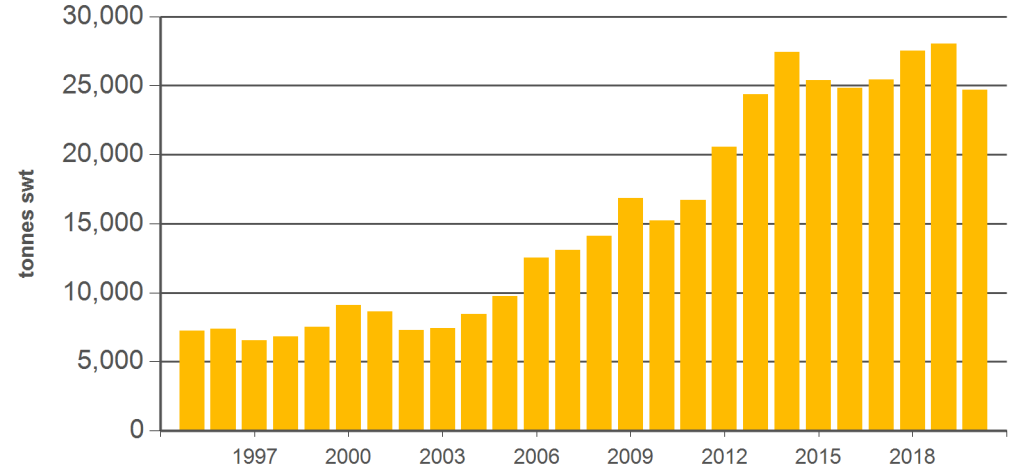

Year-to-October sheep offal exports

Source: DAWR, Prepared by MLA