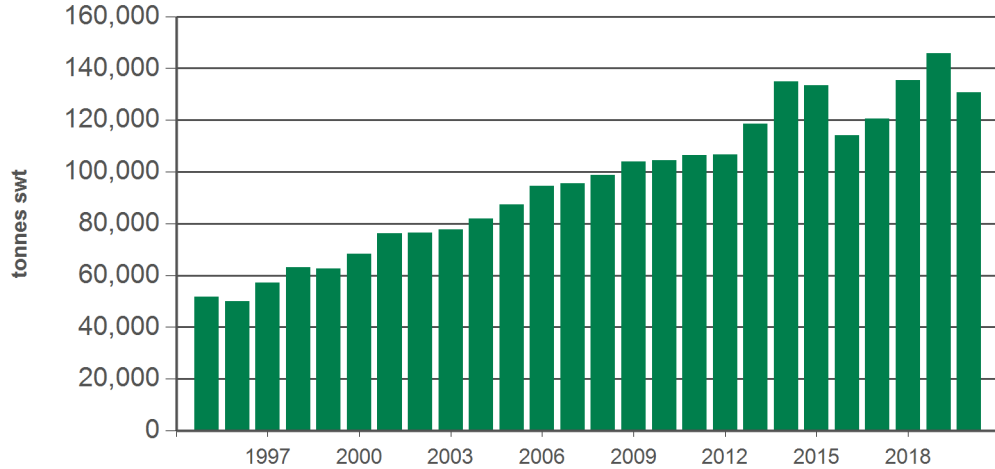

Year-to-October beef offal exports

Source: DAWR, Prepared by MLA