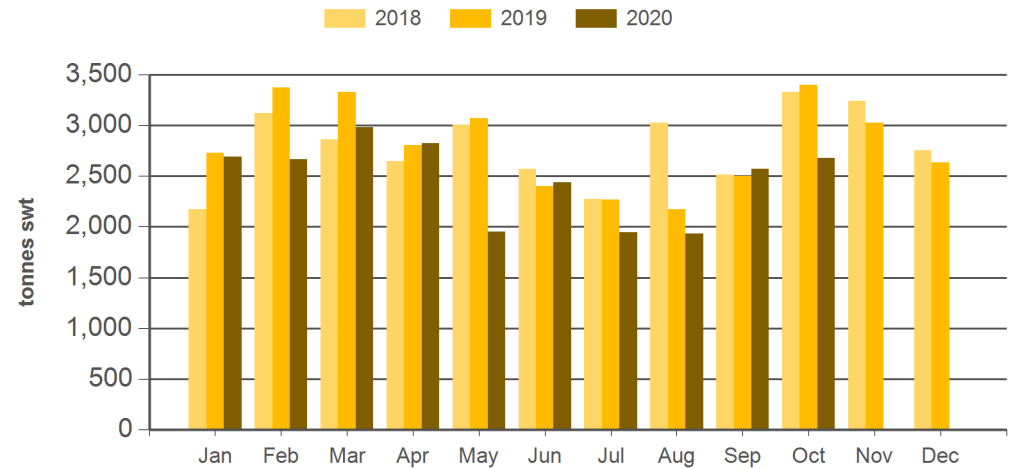

Source: DAWR. SWT = Shipped weight. YTD = Calendar year-to-October. Y-O-Y = Year-on-year. M-O-M = Month-on-month. For further information email globalindustryinsights@mla.com.au. Beef offal includes beef and veal offal. Sheep offal includes sheep and lamb offal.

Year-to-October beef offal exports

Source: DAWR, Prepared by MLA

Year-to-October sheep offal exports

Source: DAWR, Prepared by MLA

Monthly beef offal exports

Source: DAWR, Prepared by MLA

Monthly sheep offal exports