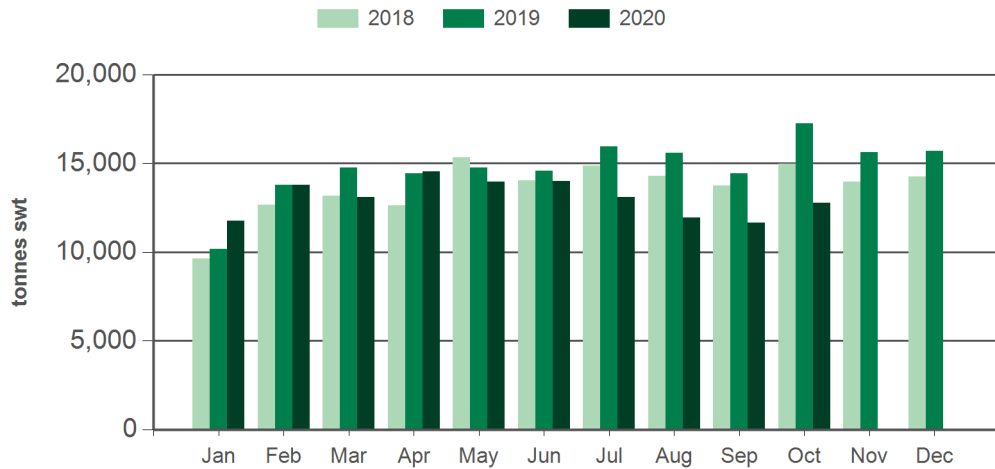

Source: DAWR. SWT = Shipped weight. YTD = Calendar year-to-October. Y-O-Y = Year-on-year. M-O-M = Month-on-month. For further information email globalindustryinsights@mla.com.au. Beef offal includes beef and veal offal. Sheep offal includes sheep and lamb offal.

Year-to-October beef offal exports

Source: DAWR, Prepared by MLA

Year-to-October sheep offal exports

Source: DAWR, Prepared by MLA

Monthly beef offal exports

Source: DAWR, Prepared by MLA

Monthly sheep offal exports